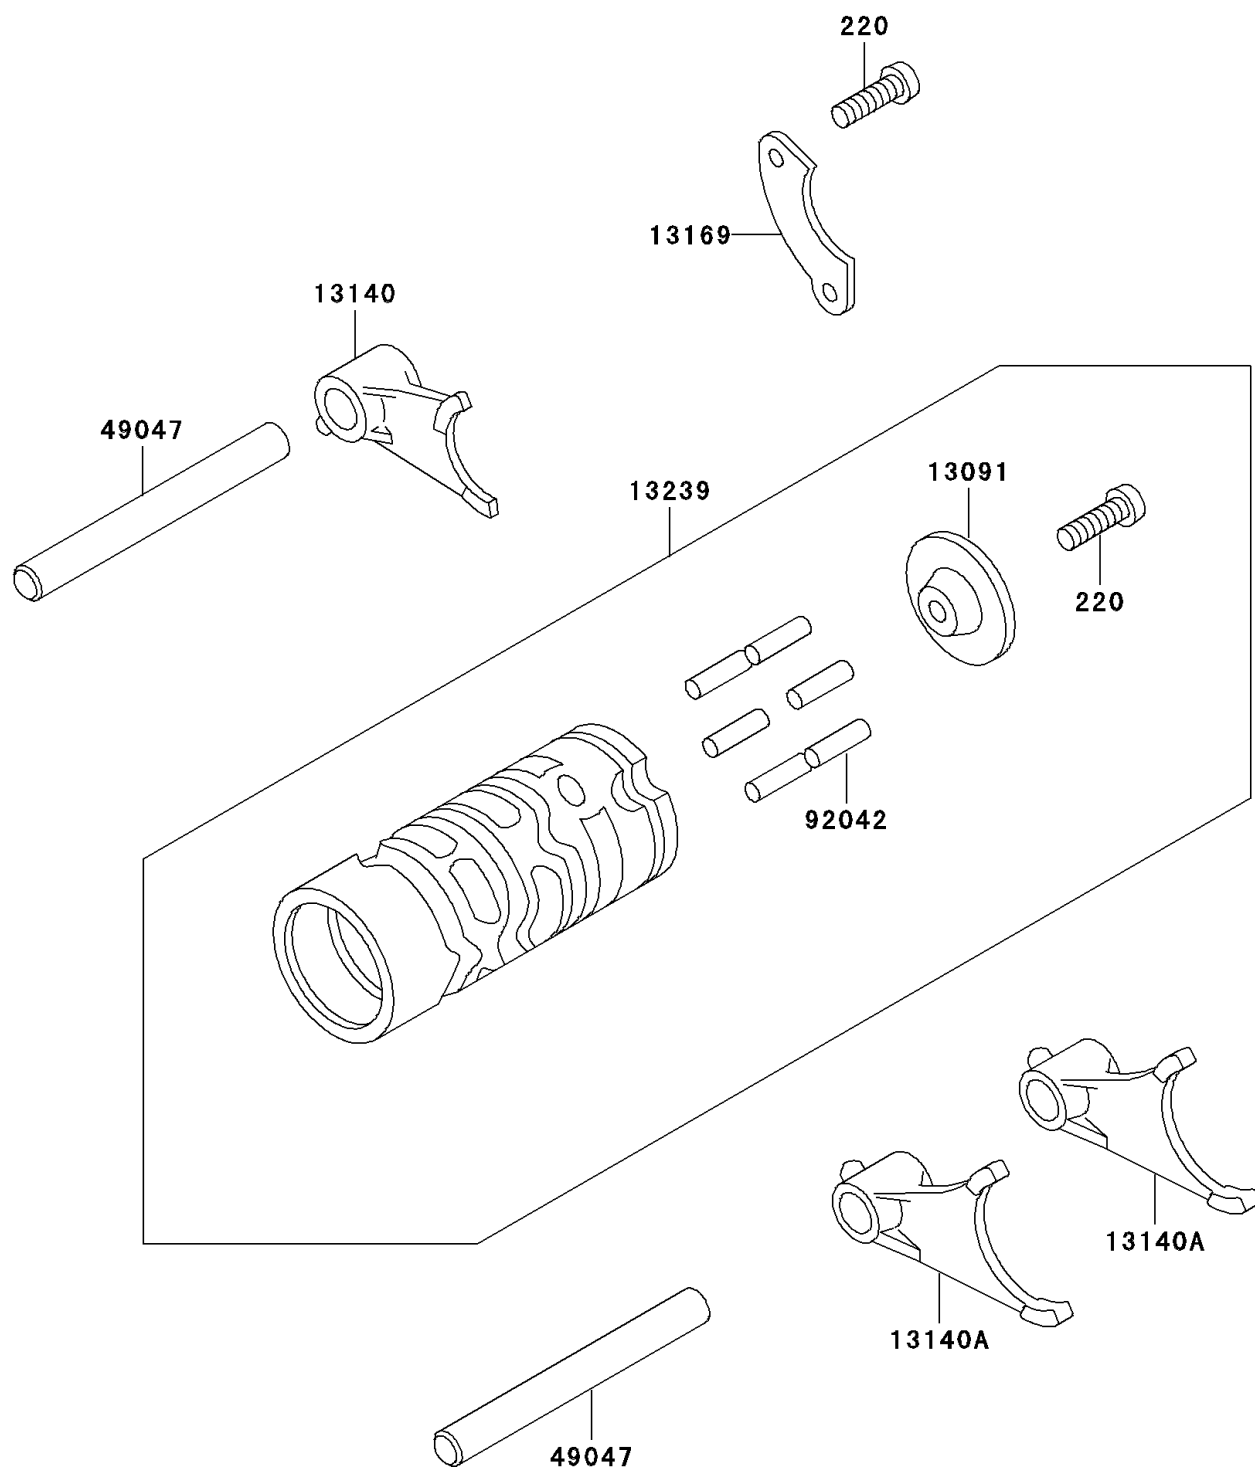

2003 KX60 PARTS DIAGRAM

Gear Change Drum/Shift Fork(s)

E1362

2003 KX60 PARTS LIST

Gear Change Drum/Shift Fork(s)

ITEM NAME	PART NUMBER	QUANTITY
SCREW-PAN-CROS,6X14 (Ref # 220)	220B0614	1
HOLDER,CHANGE DRUM PIN (Ref # 13091)	13091-1098	1
FORK-SHIFT,INPUT (Ref # 13140)	13140-1300	1
FORK-SHIFT,OUTPUT (Ref # 13140A)	13140-1301	1
PLATE,CHANGE DRUM POSITION (Ref # 13169)	13169-1309	1
DRUM-ASSY-CHANGE (Ref # 13239)	13239-1065	1
ROD-SHIFT,10X90 (Ref # 49047)	49047-1009	1
PIN,DOWEL,4X16.8 (Ref # 92042)	92042-029	1