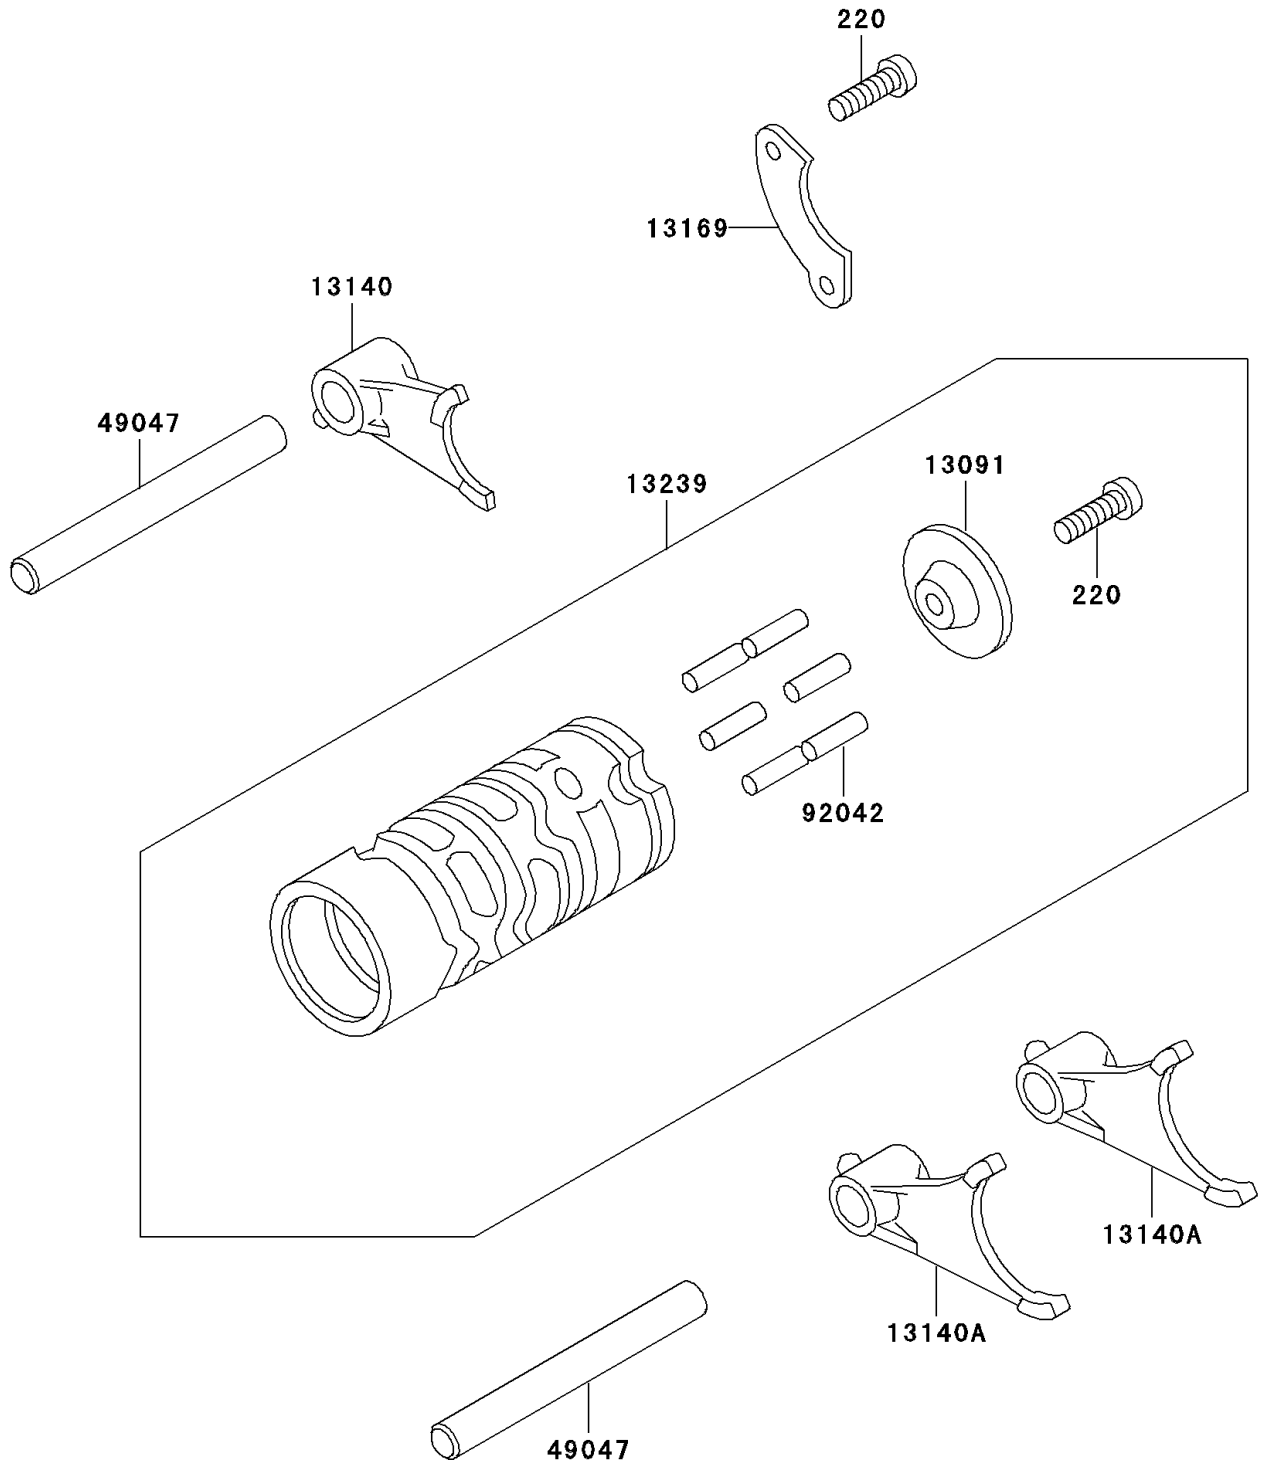

# 2001 KX60 PARTS DIAGRAM

Gear Change Drum/Shift Fork(s)

E1362

## 2001 KX60 PARTS LIST

Gear Change Drum/Shift Fork(s)

ITEM NAME	PART NUMBER	QUANTITY
SCREW-PAN-CROS,6X14 (Ref # 220)	220B0614	2
HOLDER,CHANGE DRUM PIN (Ref # 13091)	13091-1098	1
FORK-SHIFT,INPUT (Ref # 13140)	13140-1300	1
FORK-SHIFT,OUTPUT (Ref # 13140A)	13140-1301	2
PLATE,CHANGE DRUM POSITION (Ref # 13169)	13169-1309	1
DRUM-ASSY-CHANGE (Ref # 13239)	13239-1065	1
ROD-SHIFT,10X90 (Ref # 49047)	49047-1009	2
PIN,DOWEL,4X16.8 (Ref # 92042)	92042-029	6