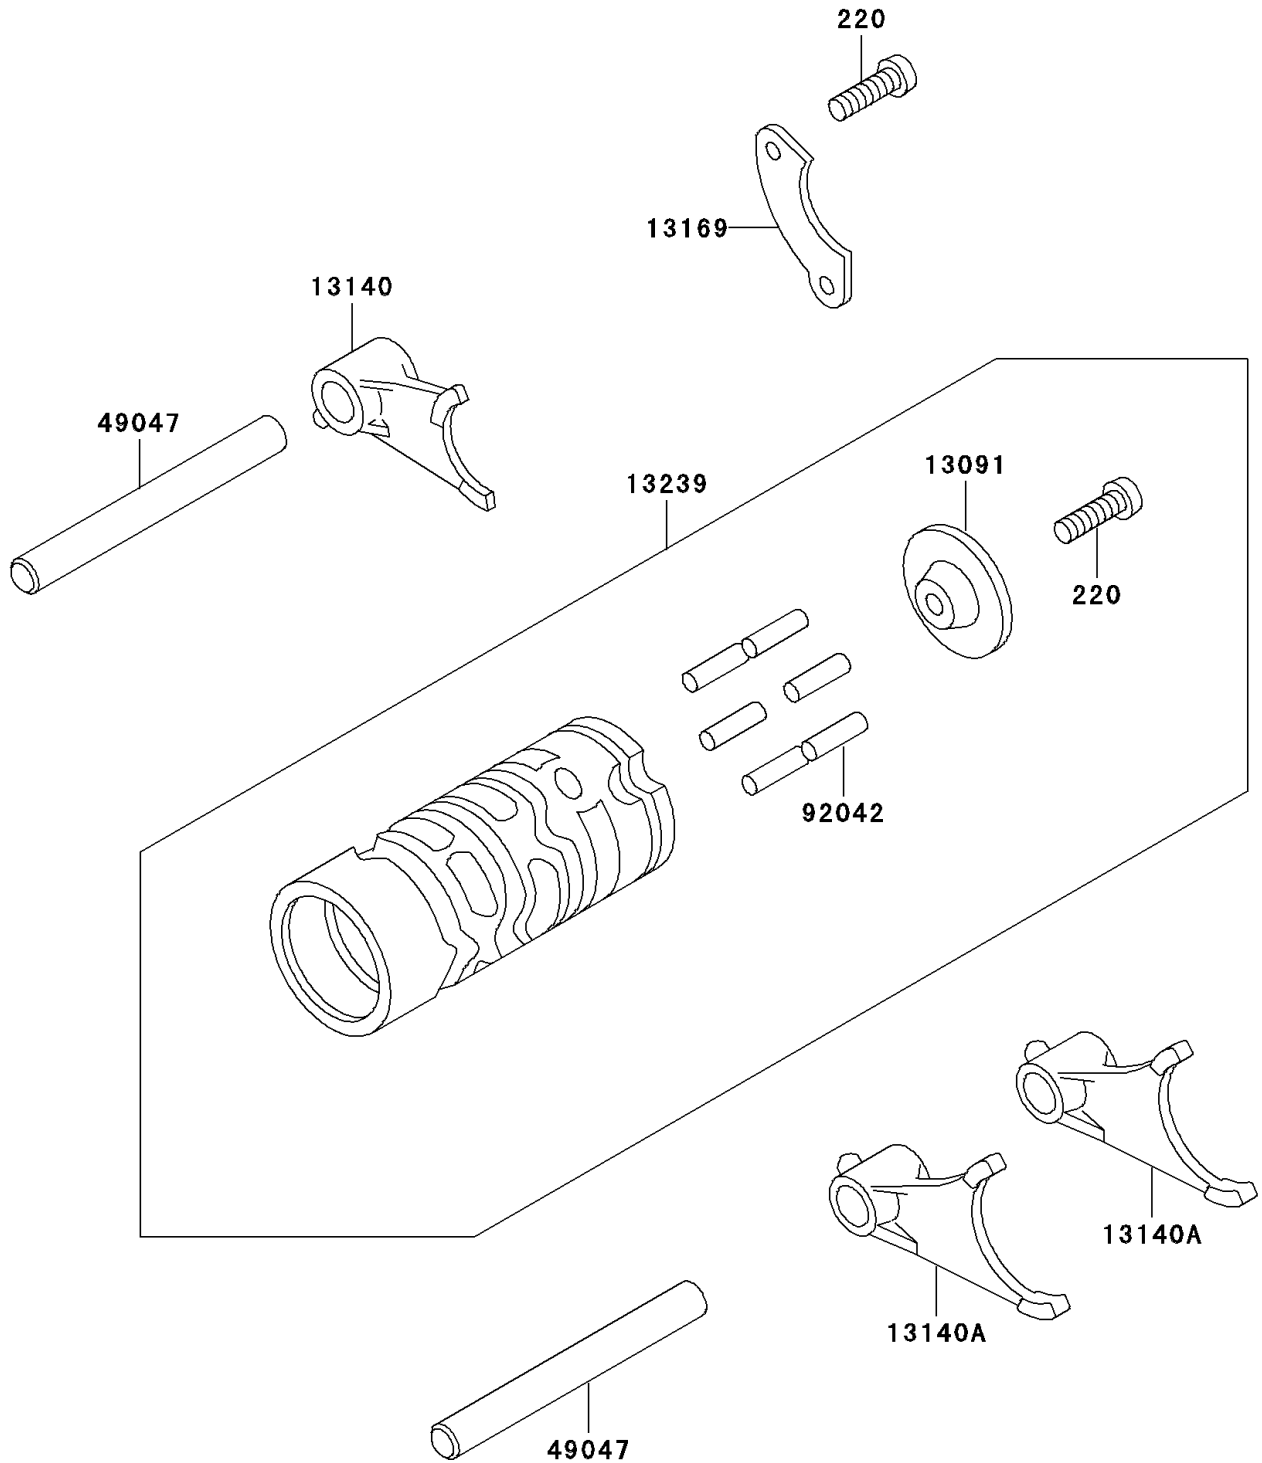

2000 KX60 PARTS DIAGRAM

Gear Change Drum/Shift Fork(s)

E1362

2000 KX60 PARTS LIST

Gear Change Drum/Shift Fork(s)

ITEM NAME	PART NUMBER	QUANTITY
SCREW-PAN-CROS,6X14 (Ref # 220)	220B0614	2
HOLDER,CHANGE DRUM PIN (Ref # 13091)	13091-1098	1
FORK-SHIFT,INPUT (Ref # 13140)	13140-1300	1
FORK-SHIFT,OUTPUT (Ref # 13140A)	13140-1301	2
PLATE,CHANGE DRUM POSITION (Ref # 13169)	13169-1309	1
DRUM-ASSY-CHANGE (Ref # 13239)	13239-1065	1
ROD-SHIFT,10X90 (Ref # 49047)	49047-1009	2
PIN,DOWEL,4X16.8 (Ref # 92042)	92042-029	6