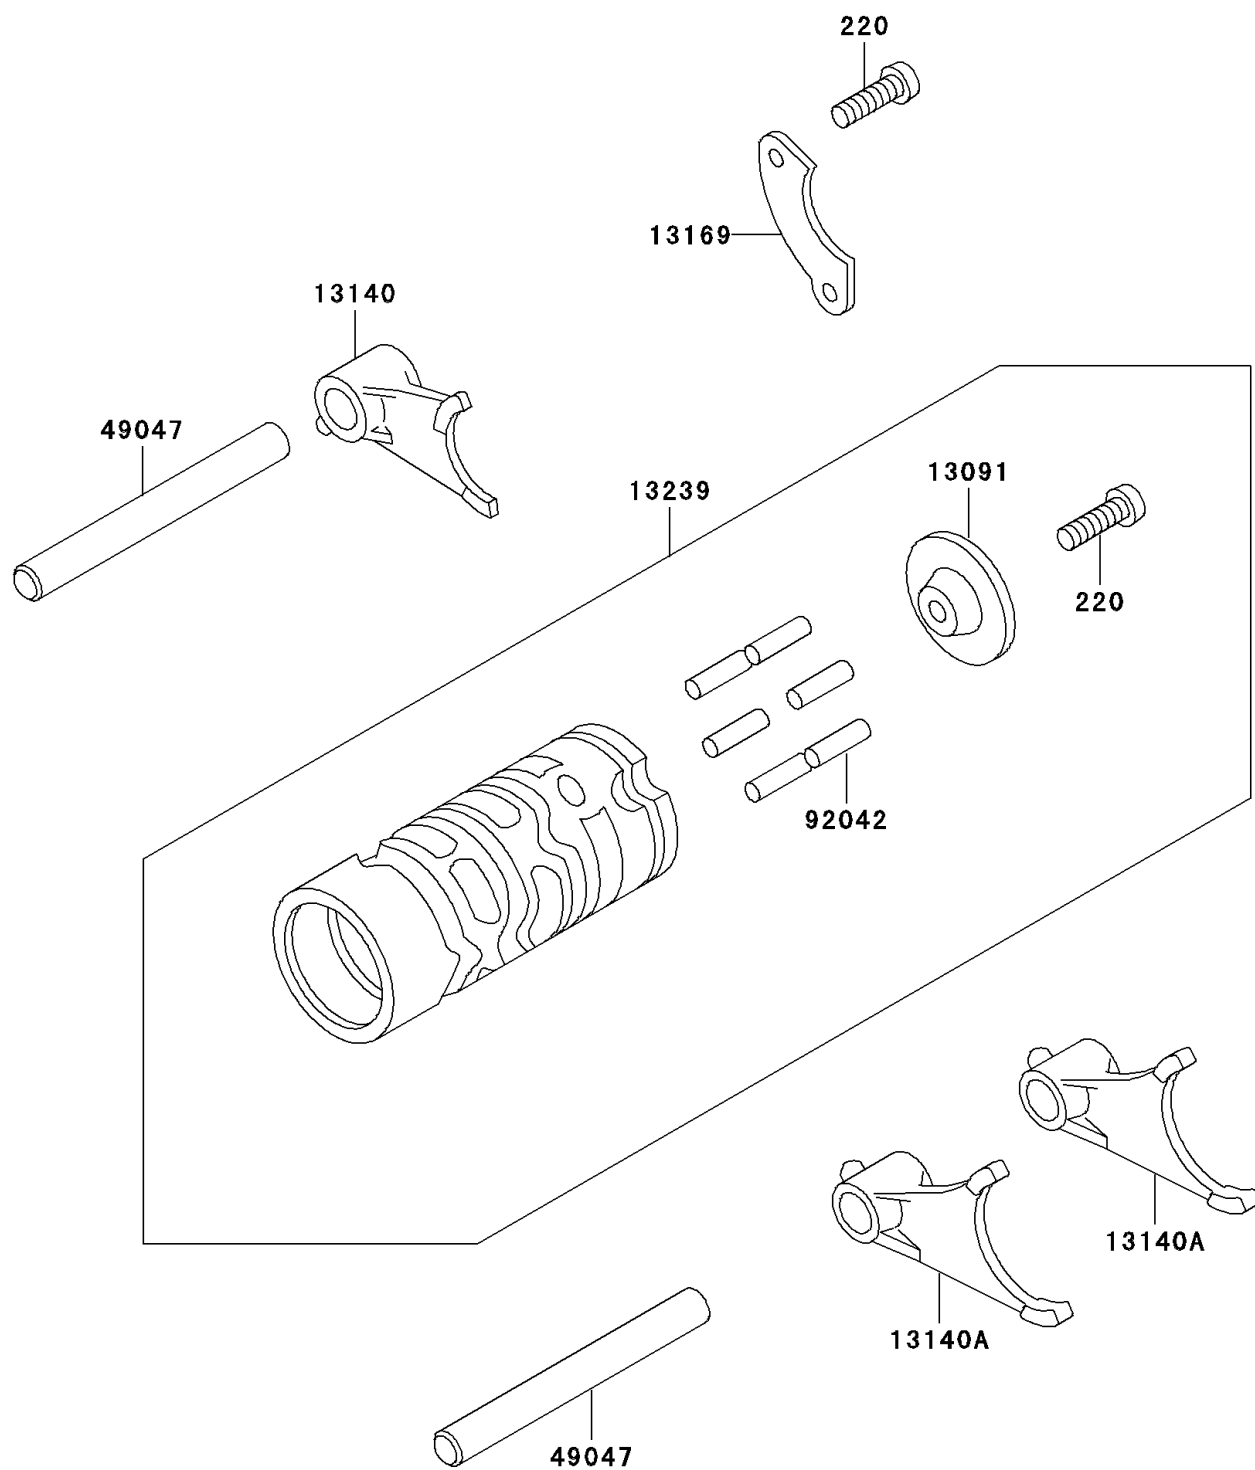

2000 KX60 PARTS DIAGRAM

Gear Change Drum/Shift Fork(s)

E1362

2000 KX60 PARTS LIST

Gear Change Drum/Shift Fork(s)

ITEM NAME	PART NUMBER	QUANTITY
SCREW-PAN-CROS,6X14 (Ref # 220)	220B0614	1
HOLDER,CHANGE DRUM PIN (Ref # 13091)	13091-1098	1
FORK-SHIFT,INPUT (Ref # 13140)	13140-1300	1
FORK-SHIFT,OUTPUT (Ref # 13140A)	13140-1301	1
PLATE,CHANGE DRUM POSITION (Ref # 13169)	13169-1309	1
DRUM-ASSY-CHANGE (Ref # 13239)	13239-1065	1
ROD-SHIFT,10X90 (Ref # 49047)	49047-1009	1
PIN,DOWEL,4X16.8 (Ref # 92042)	92042-029	1