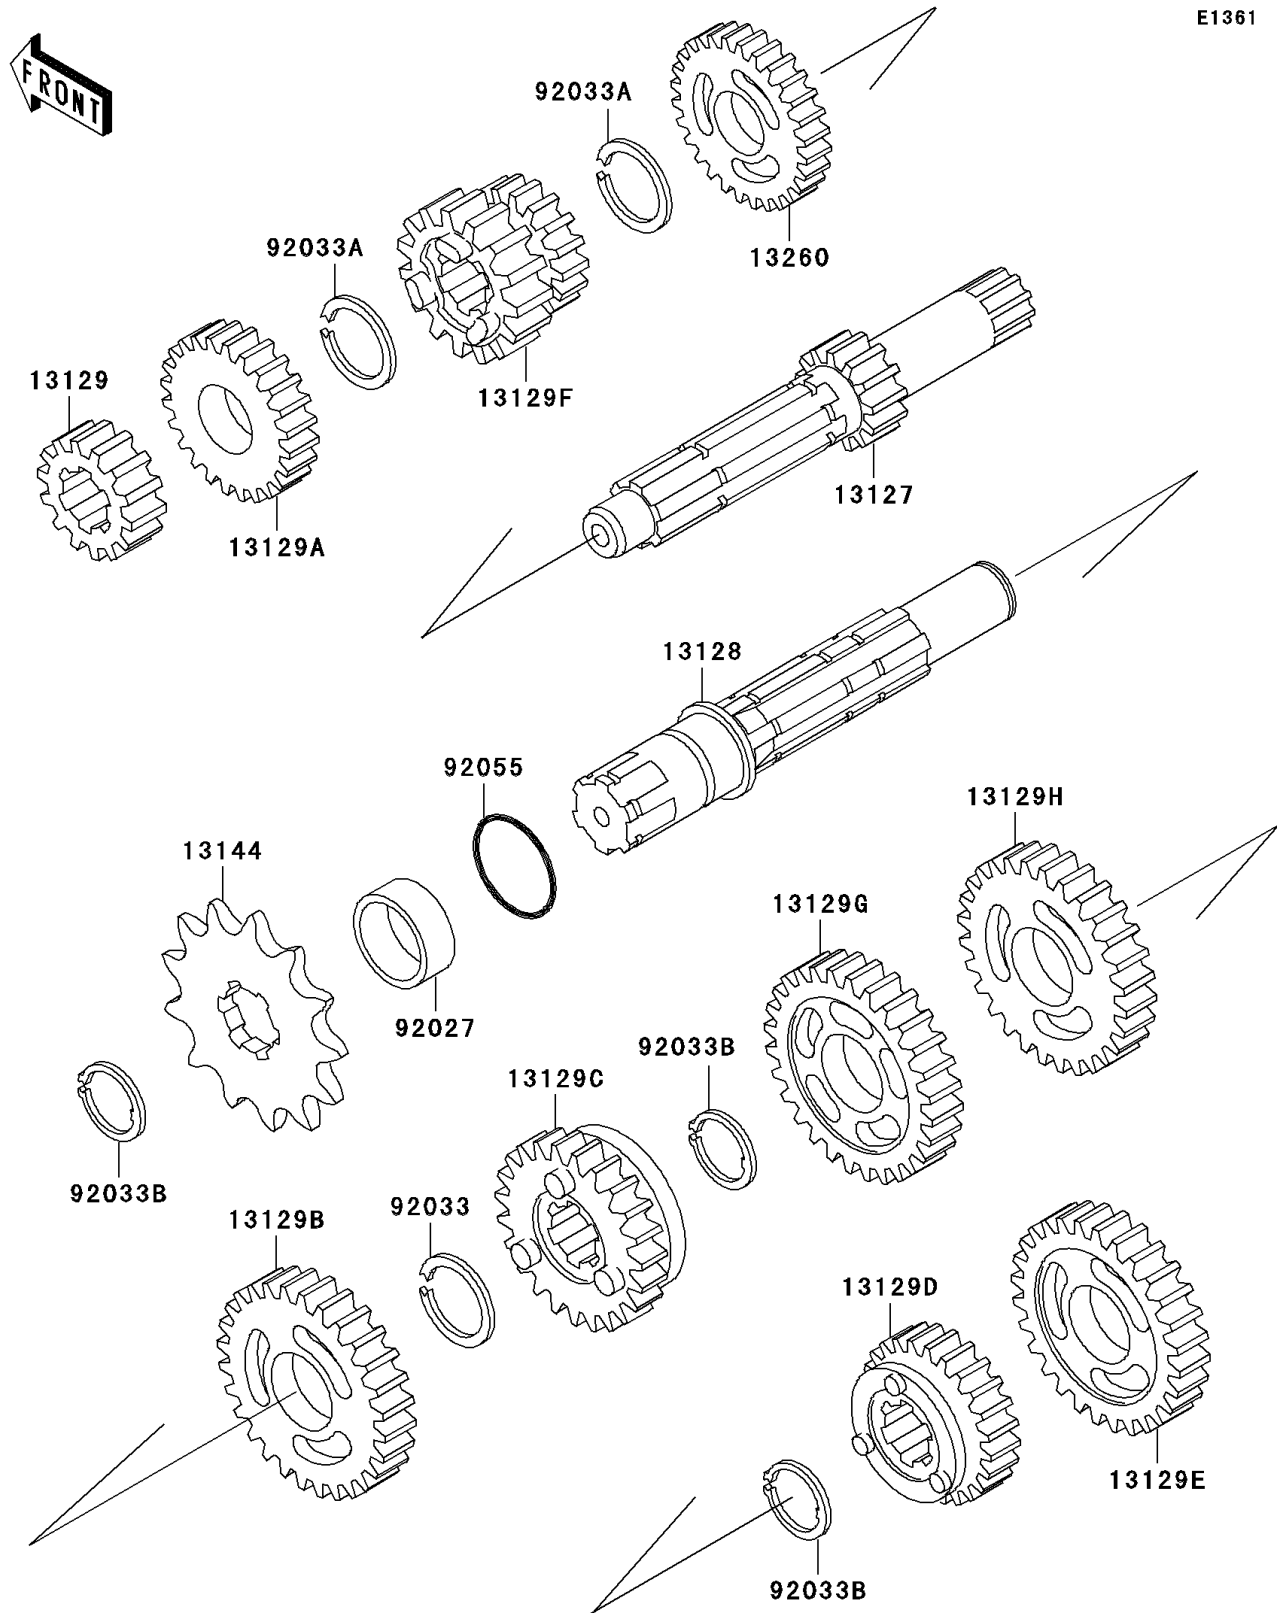

2003 KX60 PARTS DIAGRAM

Transmission

E1361

2003 KX60 PARTS LIST

Transmission

ITEM NAME	PART NUMBER	QUANTITY
SHAFT-TRANSMISSION INPUT,13T (Ref # 13127)	13127-1105	1
SHAFT-TRANSMISSION OUTPUT (Ref # 13128)	13128-1028	1
GEAR,INPUT 2ND,16T (Ref # 13129)	13129-1215	1
GEAR,INPUT 5TH,23T (Ref # 13129A)	13129-1343	1
GEAR,OUTPUT 2ND,34T (Ref # 13129B)	13129-1345	1
GEAR,OUTPUT 5TH,28T (Ref # 13129C)	13129-1348	1
GEAR,OUTPUT TOP,26T (Ref # 13129D)	13129-1349	1
GEAR,OUTPUT LOW,37T (Ref # 13129E)	13129-1515	1
GEAR,INPUT 3RD&4TH,21T&18T (Ref # 13129F)	13129-1611	1
GEAR,OUTPUT 4TH,30T (Ref # 13129G)	13129-1612	1
GEAR,OUTPUT 3RD,31T (Ref # 13129H)	13129-1654	1
SPROCKET-OUTPUT,13T (Ref # 13144)	13144-1023	1
GEAR,INPUT TOP,24T (Ref # 13260)	13260-1542	1
COLLAR,20X25X12.5 (Ref # 92027)	92027-1077	1
RING-SNAP,18MM (Ref # 92033)	92033-029	1
RING-SNAP,17MM (Ref # 92033A)	92033-1060	1
RING-SNAP,18MM (Ref # 92033B)	92033-1079	1
RING-O,17.5X1.5 (Ref # 92055)	92055-022	1