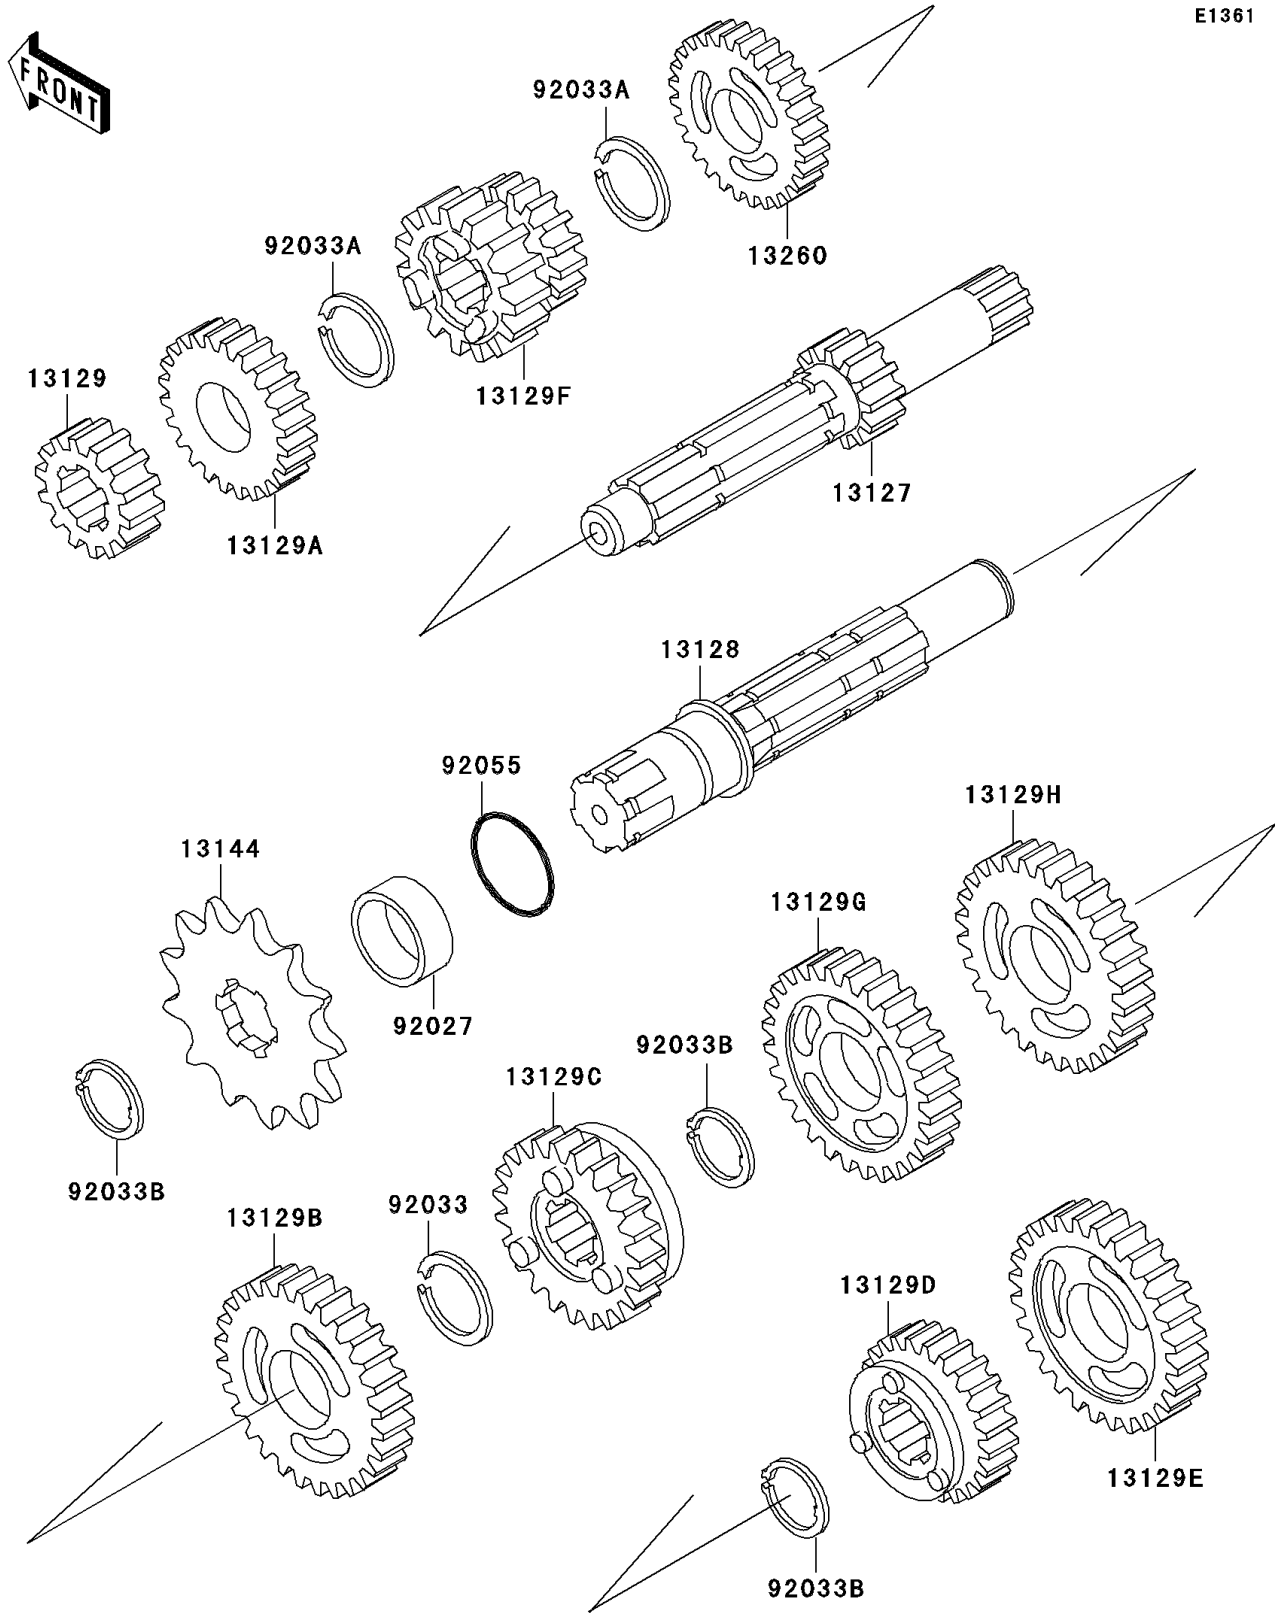

2001 KX60 PARTS DIAGRAM

Transmission

E1361

2001 KX60 PARTS LIST

Transmission

ITEM NAME	PART NUMBER	QUANTITY
SHAFT-TRANSMISSION INPUT,13T (Ref # 13127)	13127-1105	1
SHAFT-TRANSMISSION OUTPUT (Ref # 13128)	13128-1028	1
GEAR,INPUT 2ND,16T (Ref # 13129)	13129-1215	1
GEAR,INPUT 5TH,23T (Ref # 13129A)	13129-1343	1
GEAR,OUTPUT 2ND,34T (Ref # 13129B)	13129-1345	1
GEAR,OUTPUT 5TH,28T (Ref # 13129C)	13129-1348	1
GEAR,OUTPUT TOP,26T (Ref # 13129D)	13129-1349	1
GEAR,OUTPUT LOW,37T (Ref # 13129E)	13129-1515	1
GEAR,INPUT 3RD&4TH,21T&18T (Ref # 13129F)	13129-1611	1
GEAR,OUTPUT 4TH,30T (Ref # 13129G)	13129-1612	1
GEAR,OUTPUT 3RD,31T (Ref # 13129H)	13129-1654	1
SPROCKET-OUTPUT,13T (Ref # 13144)	13144-1023	1
GEAR,INPUT TOP,24T (Ref # 13260)	13260-1542	1
COLLAR,20X25X12.5 (Ref # 92027)	92027-1077	1
RING-SNAP,18MM (Ref # 92033)	92033-029	1
RING-SNAP,17MM (Ref # 92033A)	92033-1060	2
RING-SNAP,18MM (Ref # 92033B)	92033-1079	3
RING-O,17.5X1.5 (Ref # 92055)	92055-022	1