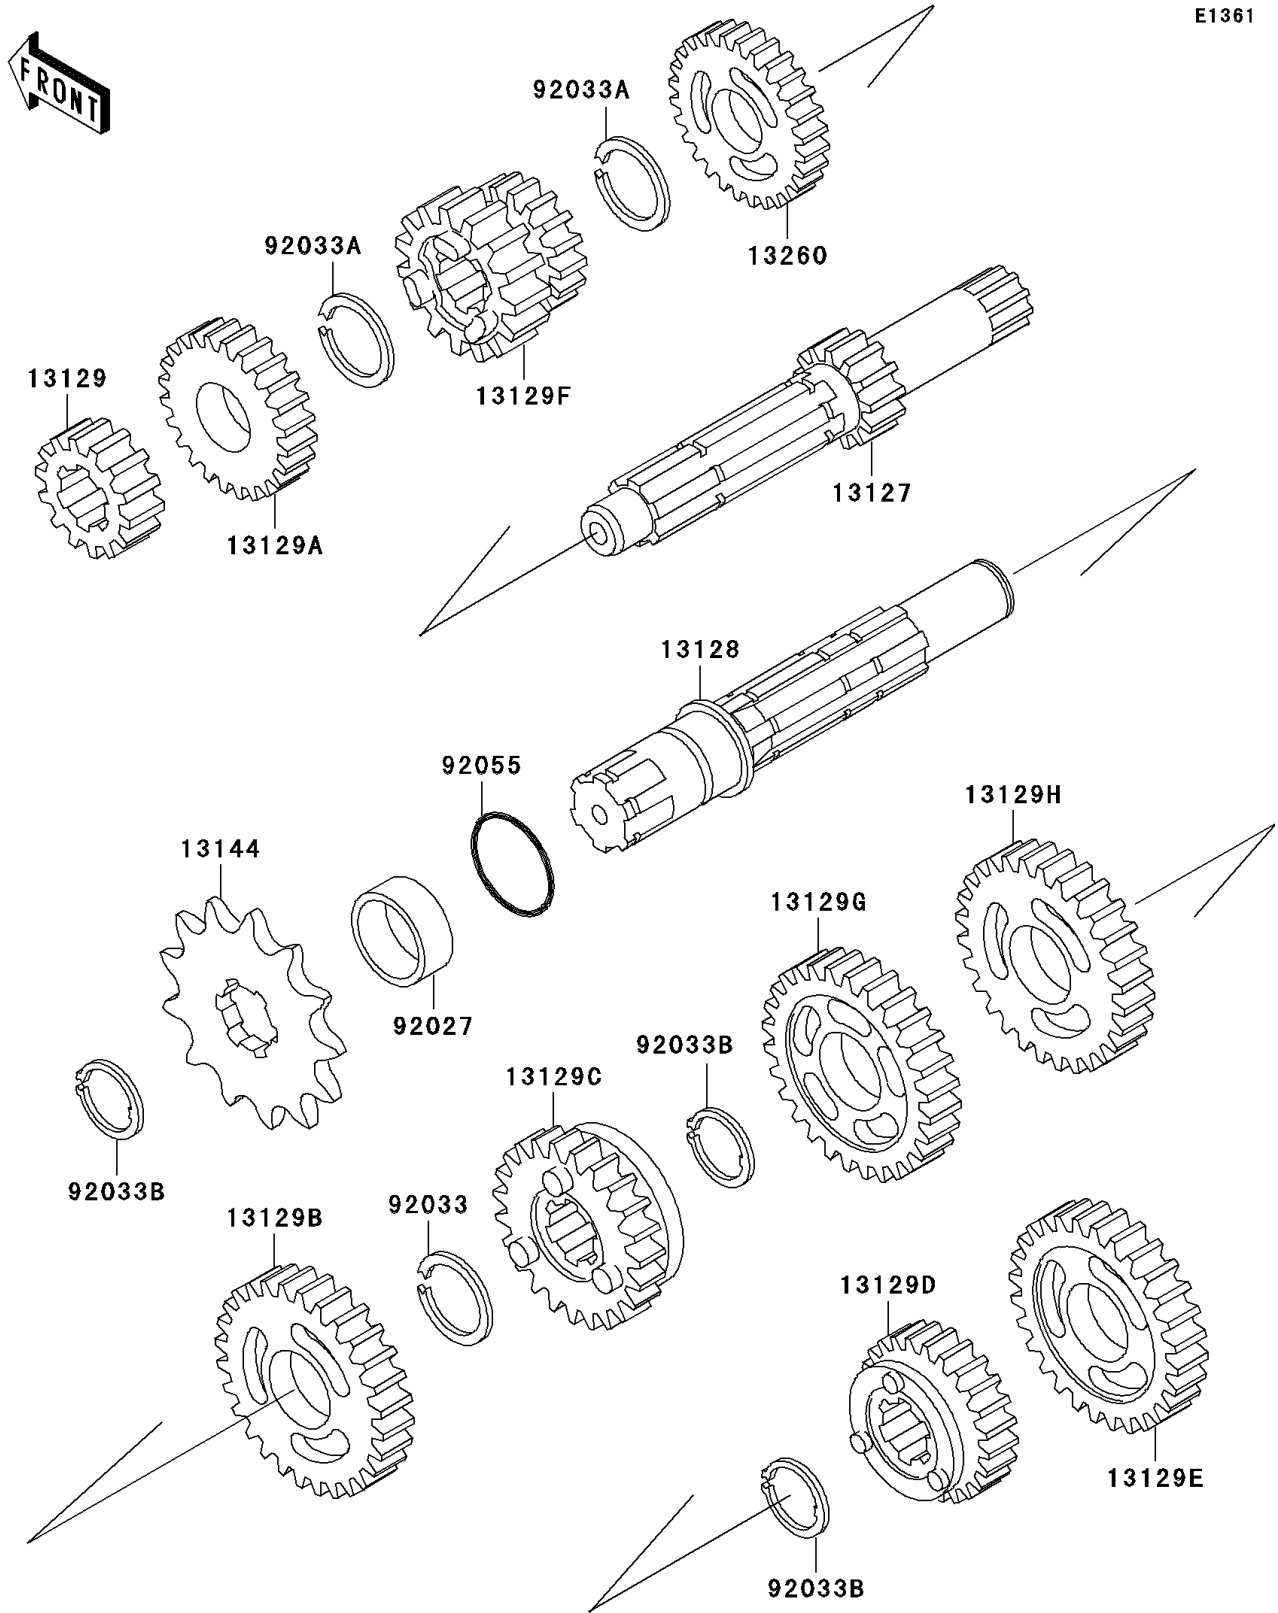

2000 KX60 PARTS DIAGRAM

Transmission

E1361

2000 KX60 PARTS LIST

Transmission

| ITEM NAME | PART NUMBER | QUANTITY |
|--|-------------|----------|
| SHAFT-TRANSMISSION INPUT,13T (Ref # 13127) | 13127-1105 | 1 |
| SHAFT-TRANSMISSION OUTPUT (Ref # 13128) | 13128-1028 | 1 |
| GEAR,INPUT 2ND,16T (Ref # 13129) | 13129-1215 | 1 |
| GEAR,INPUT 5TH,23T (Ref # 13129A) | 13129-1343 | 1 |
| GEAR,OUTPUT 2ND,34T (Ref # 13129B) | 13129-1345 | 1 |
| GEAR,OUTPUT 5TH,28T (Ref # 13129C) | 13129-1348 | 1 |
| GEAR,OUTPUT TOP,26T (Ref # 13129D) | 13129-1349 | 1 |
| GEAR,OUTPUT LOW,37T (Ref # 13129E) | 13129-1515 | 1 |
| GEAR,INPUT 3RD&4TH,21T&18T (Ref # 13129F) | 13129-1611 | 1 |
| GEAR,OUTPUT 4TH,30T (Ref # 13129G) | 13129-1612 | 1 |
| GEAR,OUTPUT 3RD,31T (Ref # 13129H) | 13129-1654 | 1 |
| SPROCKET-OUTPUT,13T (Ref # 13144) | 13144-1023 | 1 |
| GEAR,INPUT TOP,24T (Ref # 13260) | 13260-1542 | 1 |
| COLLAR,20X25X12.5 (Ref # 92027) | 92027-1077 | 1 |
| RING-SNAP,18MM (Ref # 92033) | 92033-029 | 1 |
| RING-SNAP,17MM (Ref # 92033A) | 92033-1060 | 2 |
| RING-SNAP,18MM (Ref # 92033B) | 92033-1079 | 3 |
| RING-O,17.5X1.5 (Ref # 92055) | 92055-022 | 1 |