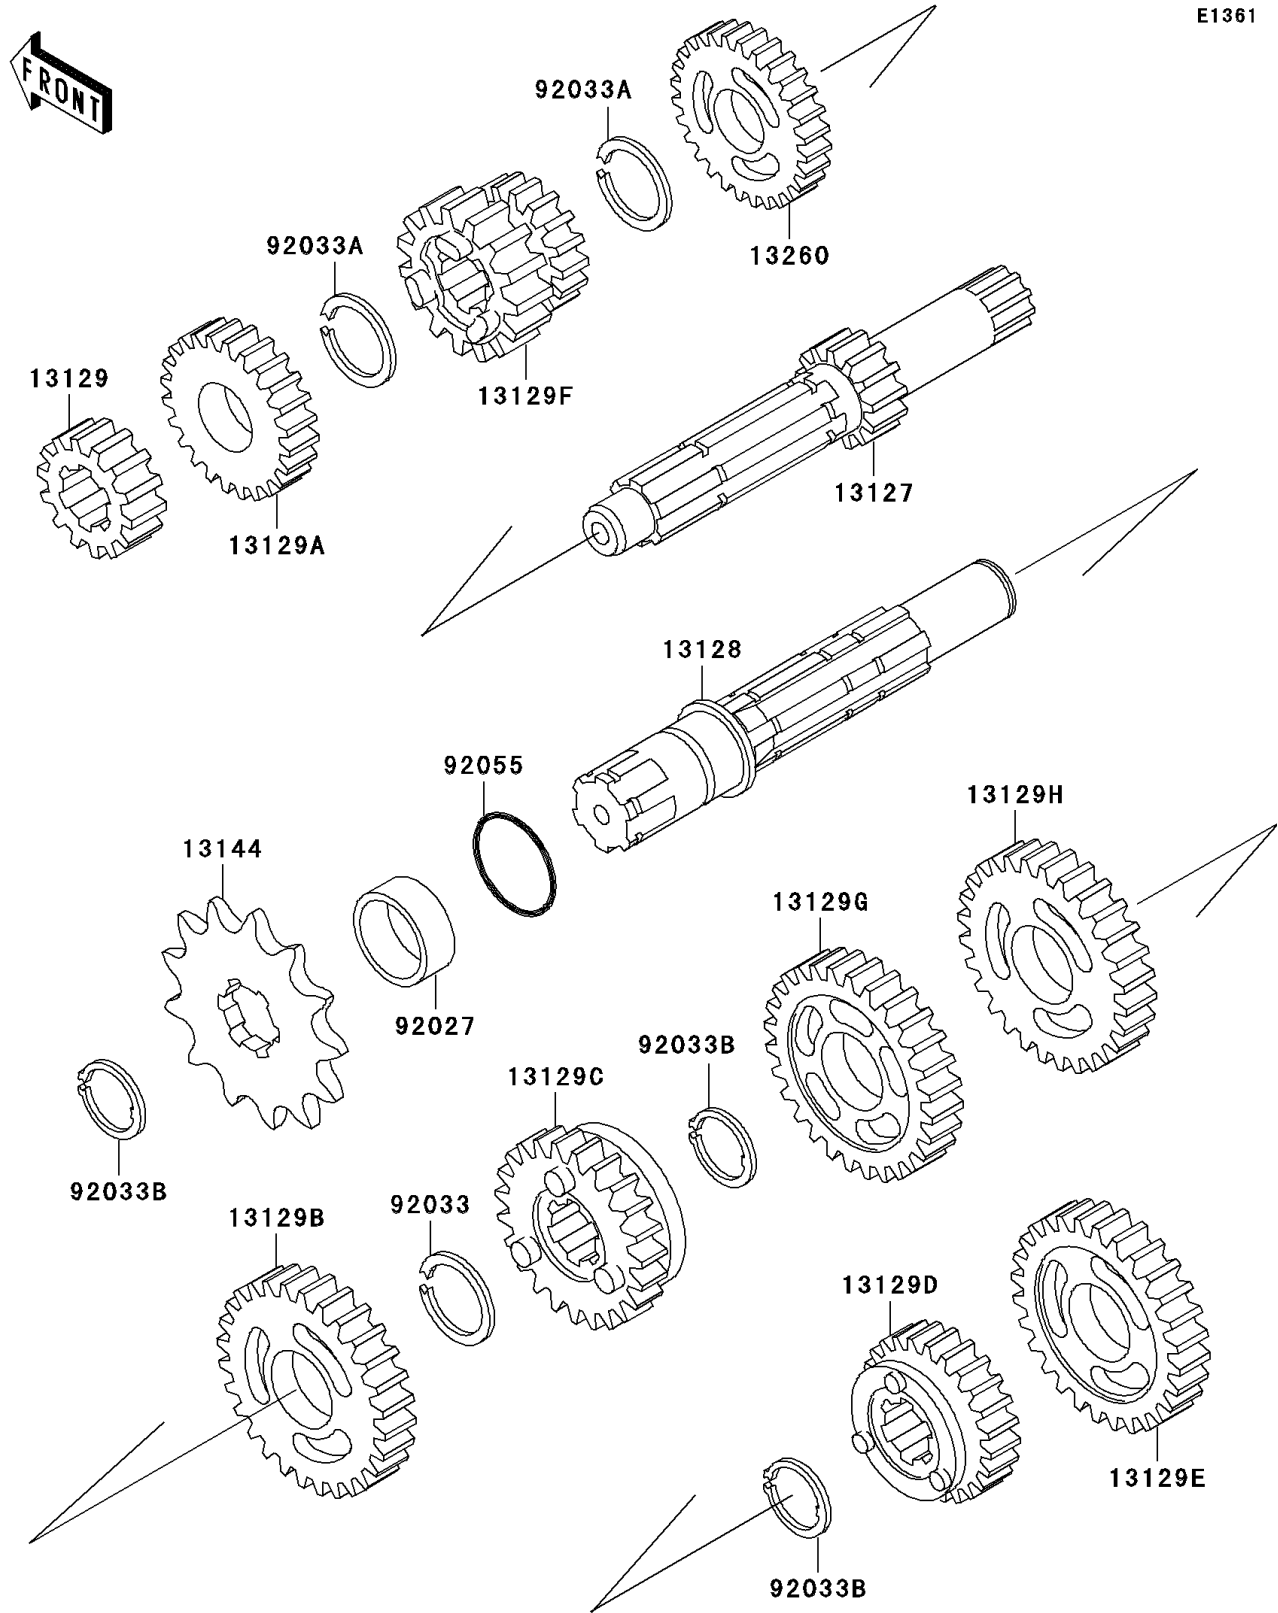

1999 KX60 PARTS DIAGRAM

Transmission

E1361

1999 KX60 PARTS LIST

Transmission

ITEM NAME	PART NUMBER	QUANTITY
SHAFT-TRANSMISSION INPUT,13T (Ref # 13127)	13127-1105	1
SHAFT-TRANSMISSION OUTPUT (Ref # 13128)	13128-1028	1
GEAR,INPUT 2ND,16T (Ref # 13129)	13129-1215	1
GEAR,INPUT 5TH,23T (Ref # 13129A)	13129-1343	1
GEAR,OUTPUT 2ND,34T (Ref # 13129B)	13129-1345	1
GEAR,OUTPUT 5TH,28T (Ref # 13129C)	13129-1348	1
GEAR,OUTPUT TOP,26T (Ref # 13129D)	13129-1349	1
GEAR,OUTPUT LOW,37T (Ref # 13129E)	13129-1515	1
GEAR,INPUT 3RD&4TH,21T&18T (Ref # 13129F)	13129-1611	1
GEAR,OUTPUT 4TH,30T (Ref # 13129G)	13129-1612	1
GEAR,OUTPUT 3RD,31T (Ref # 13129H)	13129-1654	1
SPROCKET-OUTPUT,13T (Ref # 13144)	13144-1023	1
GEAR,INPUT TOP,24T (Ref # 13260)	13260-1542	1
COLLAR,20X25X12.5 (Ref # 92027)	92027-1077	1
RING-SNAP,18MM (Ref # 92033)	92033-029	1
RING-SNAP,17MM (Ref # 92033A)	92033-1060	2
RING-SNAP,18MM (Ref # 92033B)	92033-1079	3
RING-O,17.5X1.5 (Ref # 92055)	92055-022	1