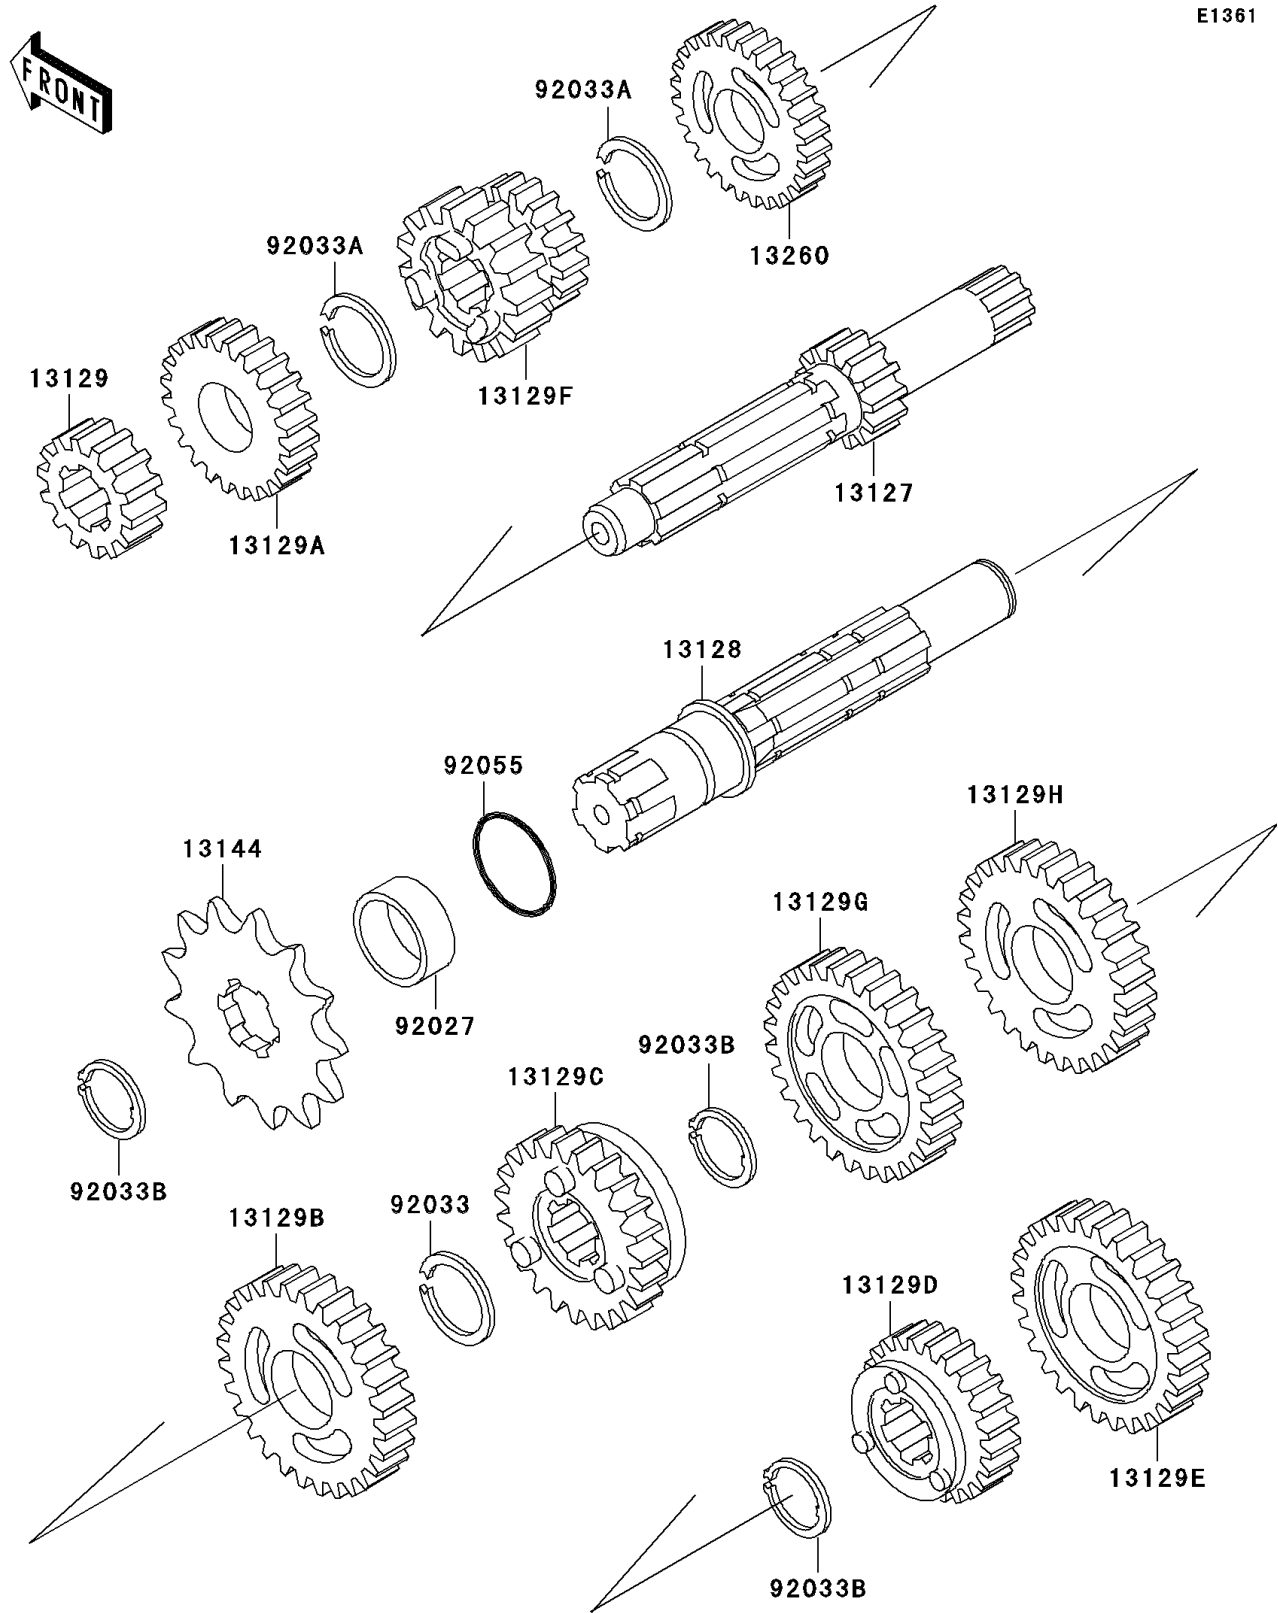

# 1999 KX60 PARTS DIAGRAM

Transmission

E1361

# 1999 KX60 PARTS LIST

## Transmission

ITEM NAME	PART NUMBER	QUANTITY
SHAFT-TRANSMISSION INPUT,13T (Ref # 13127)	13127-1105	1
SHAFT-TRANSMISSION OUTPUT (Ref # 13128)	13128-1028	1
GEAR,INPUT 2ND,16T (Ref # 13129)	13129-1215	1
GEAR,INPUT 5TH,23T (Ref # 13129A)	13129-1343	1
GEAR,OUTPUT 2ND,34T (Ref # 13129B)	13129-1345	1
GEAR,OUTPUT 5TH,28T (Ref # 13129C)	13129-1348	1
GEAR,OUTPUT TOP,26T (Ref # 13129D)	13129-1349	1
GEAR,OUTPUT LOW,37T (Ref # 13129E)	13129-1515	1
GEAR,INPUT 3RD&4TH,21T&18T (Ref # 13129F)	13129-1611	1
GEAR,OUTPUT 4TH,30T (Ref # 13129G)	13129-1612	1
GEAR,OUTPUT 3RD,31T (Ref # 13129H)	13129-1654	1
SPROCKET-OUTPUT,13T (Ref # 13144)	13144-1023	1
GEAR,INPUT TOP,24T (Ref # 13260)	13260-1542	1
COLLAR,20X25X12.5 (Ref # 92027)	92027-1077	1
RING-SNAP,18MM (Ref # 92033)	92033-029	1
RING-SNAP,17MM (Ref # 92033A)	92033-1060	2
RING-SNAP,18MM (Ref # 92033B)	92033-1079	3
RING-O,17.5X1.5 (Ref # 92055)	92055-022	1