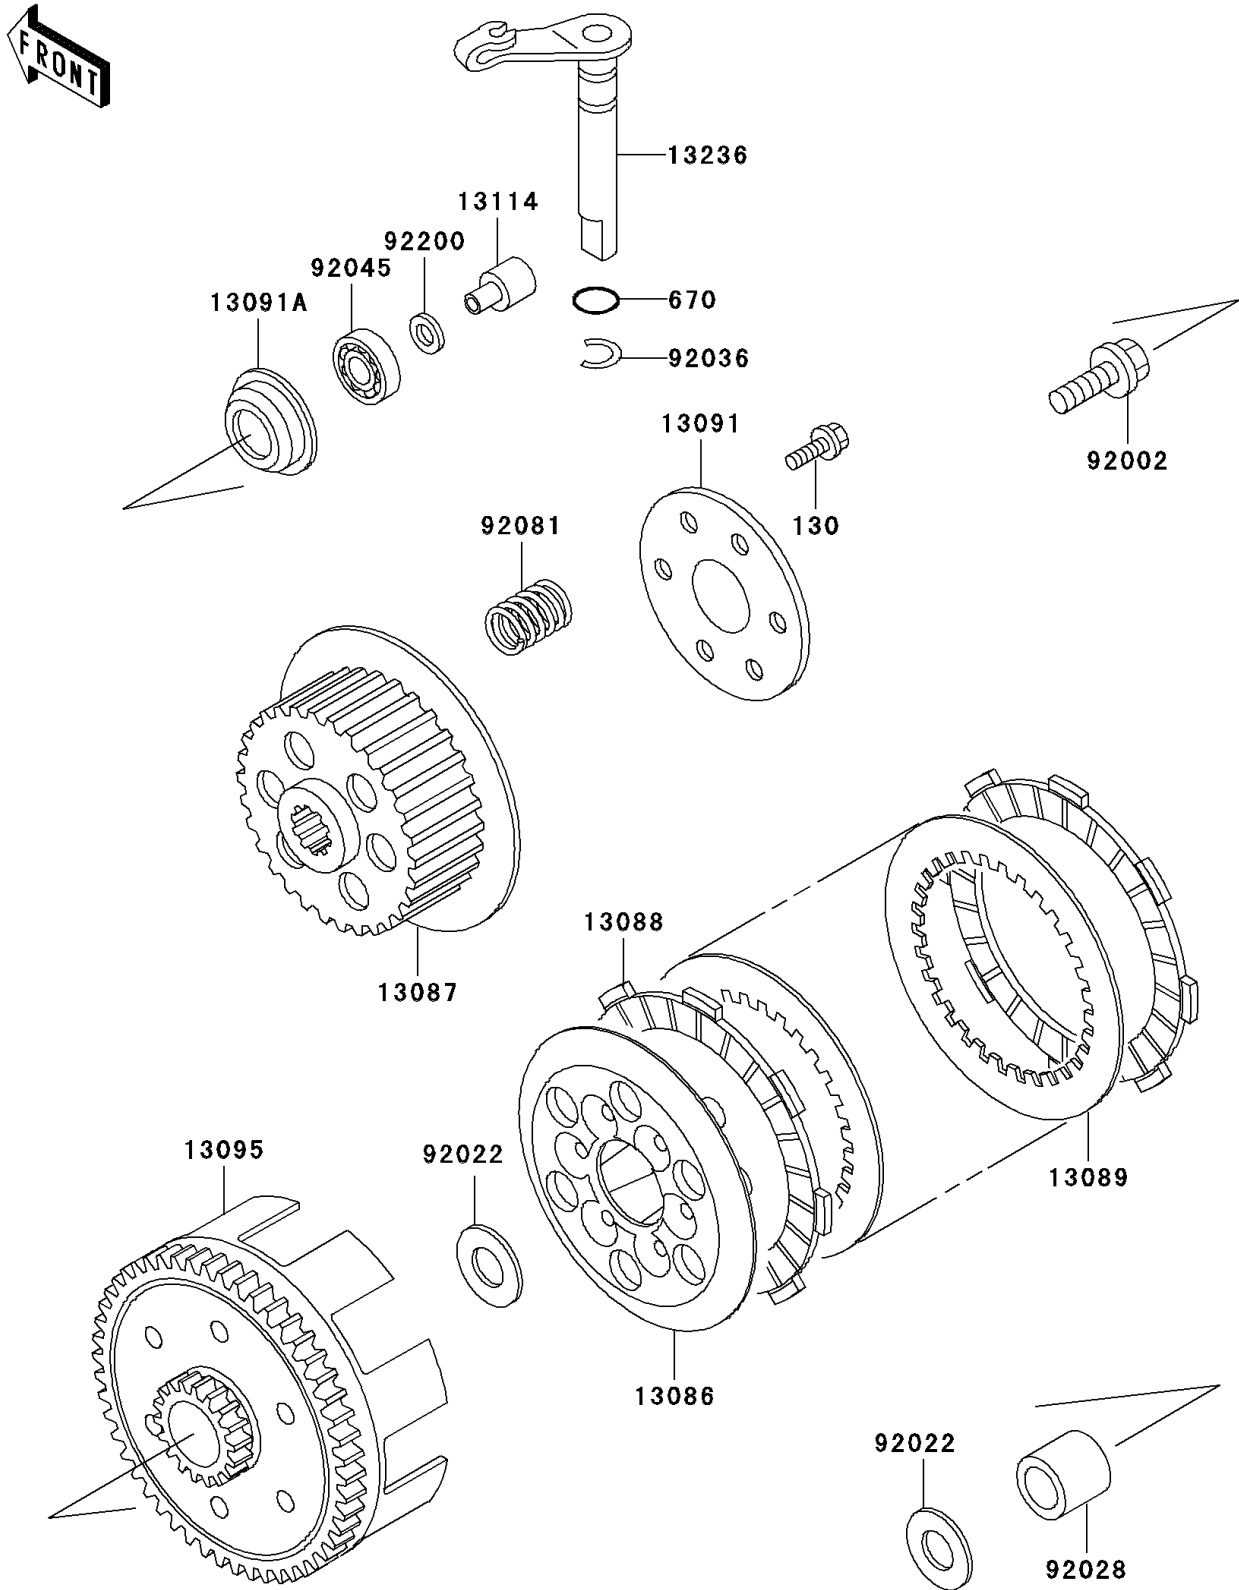

## 2003 KX60 PARTS DIAGRAM

Clutch

E1350

## 2003 KX60 PARTS LIST

### Clutch

ITEM NAME	PART NUMBER	QUANTITY
BOLT-FLANGED (Ref # 130)	130P0520	1
O RING,9MM (Ref # 670)	670B1509	1
WHEEL-CLUTCH (Ref # 13086)	13086-1002	1
HUB-CLUTCH (Ref # 13087)	13087-1051	1
PLATE-FRICTION (Ref # 13088)	13088-1010	1
PLATE-CLUTCH,STEEL (Ref # 13089)	13089-1009	1
HOLDER,CLUTCH SPRING (Ref # 13091)	13091-1115	1
HOLDER,CLUTCH PUSHER (Ref # 13091A)	13091-1133	1
HOUSING-COMP-CLUTCH (Ref # 13095)	13095-1042	1
PUSHER-CLUTCH (Ref # 13114)	13114-1055	1
LEVER-COMP,CLUTCH RELEASE (Ref # 13236)	13236-1161	1
BOLT,10X30 (Ref # 92002)	92002-1697	1
WASHER,17.3X28X1 (Ref # 92022)	92022-255	1
BUSHING,17X22X21.1 (Ref # 92028)	92028-1149	1
RING-SNAP,VALVE GUIDE (Ref # 92036)	92036-023	1
BEARING-BALL,627 (Ref # 92045)	92045-1236	1
SPRING,CLUTCH (Ref # 92081)	92081-1143	1
WASHER,7X12.5X0.8 (Ref # 92200)	92200-1197	1