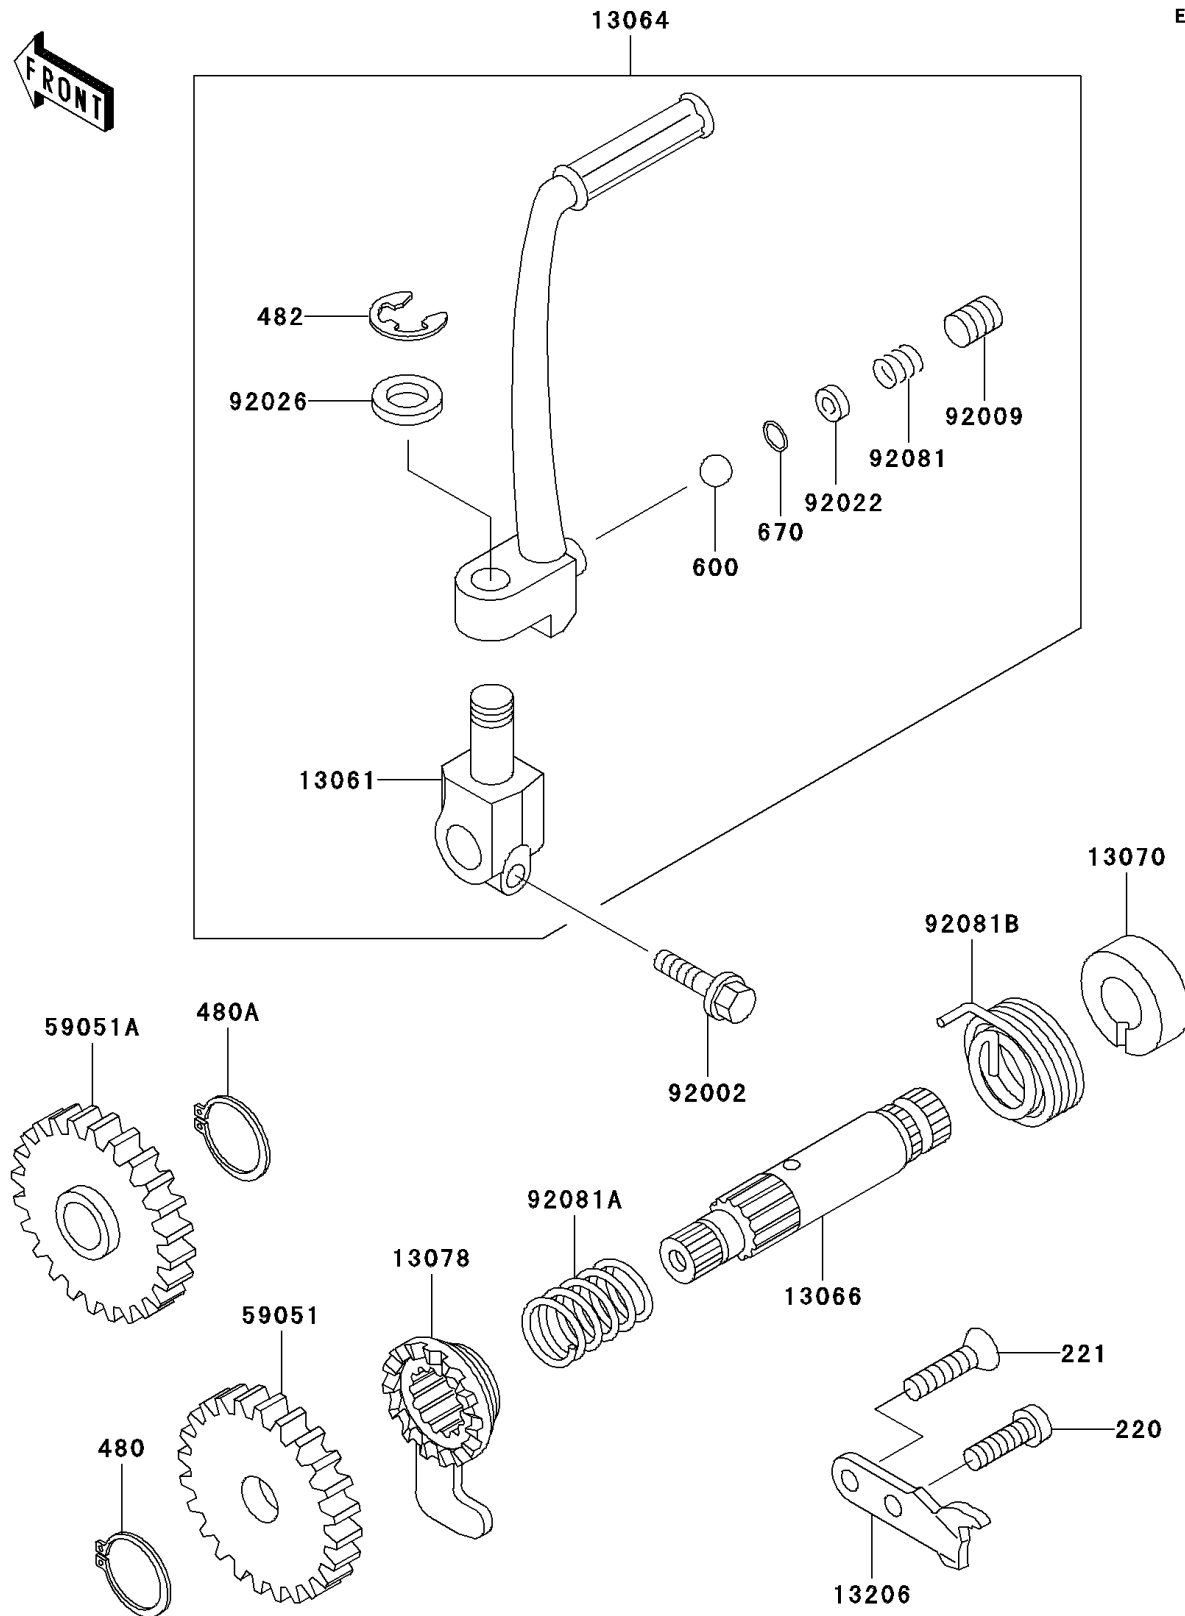

2003 KX60 PARTS DIAGRAM

Kickstarter Mechanism

E1340

2003 KX60 PARTS LIST

Kickstarter Mechanism

ITEM NAME	PART NUMBER	QUANTITY
SCREW-PAN-CROS,6X16 (Ref # 220)	220B0616	1
SCREW-CSK-CROS,6X18 (Ref # 221)	221B0618	1
CIRCLIP-TYPE-C,12MM (Ref # 480)	480J1200	1
CIRCLIP-TYPE-C,15MM (Ref # 480A)	480J1500	1
CIRCLIP-TYPE-E,8MM (Ref # 482)	482K8000	1
BALL-STEEL,1/4" (Ref # 600)	600A0800	1
O RING,4MM (Ref # 670)	670B1504	1
BOSS,KICK LEVER (Ref # 13061)	13061-1301	1
LEVER-ASSY-KICK,PEDAL (Ref # 13064)	13064-1154	1
SHAFT-KICK,STARTER (Ref # 13066)	13066-1093	1
GUIDE,KICK SPRING (Ref # 13070)	13070-1034	1
RATCHET (Ref # 13078)	13078-1004	1
GUIDE-KICK (Ref # 13206)	13206-1065	1
GEAR-SPUR,32T (Ref # 59051)	59051-1026	1
GEAR-SPUR,30T (Ref # 59051A)	59051-1027	1
BOLT,6X20 (Ref # 92002)	92002-1237	1
SCREW,SOCKET,8X8 (Ref # 92009)	92009-1312	1
WASHER (Ref # 92022)	92022-1481	1
SPACER,12.2X20X1.6 (Ref # 92026)	92026-1527	1
SPRING,KICK PEDAL (Ref # 92081)	92081-020	1
SPRING,RATCHET (Ref # 92081A)	92081-122	1
SPRING,RETURN (Ref # 92081B)	92081-1434	1