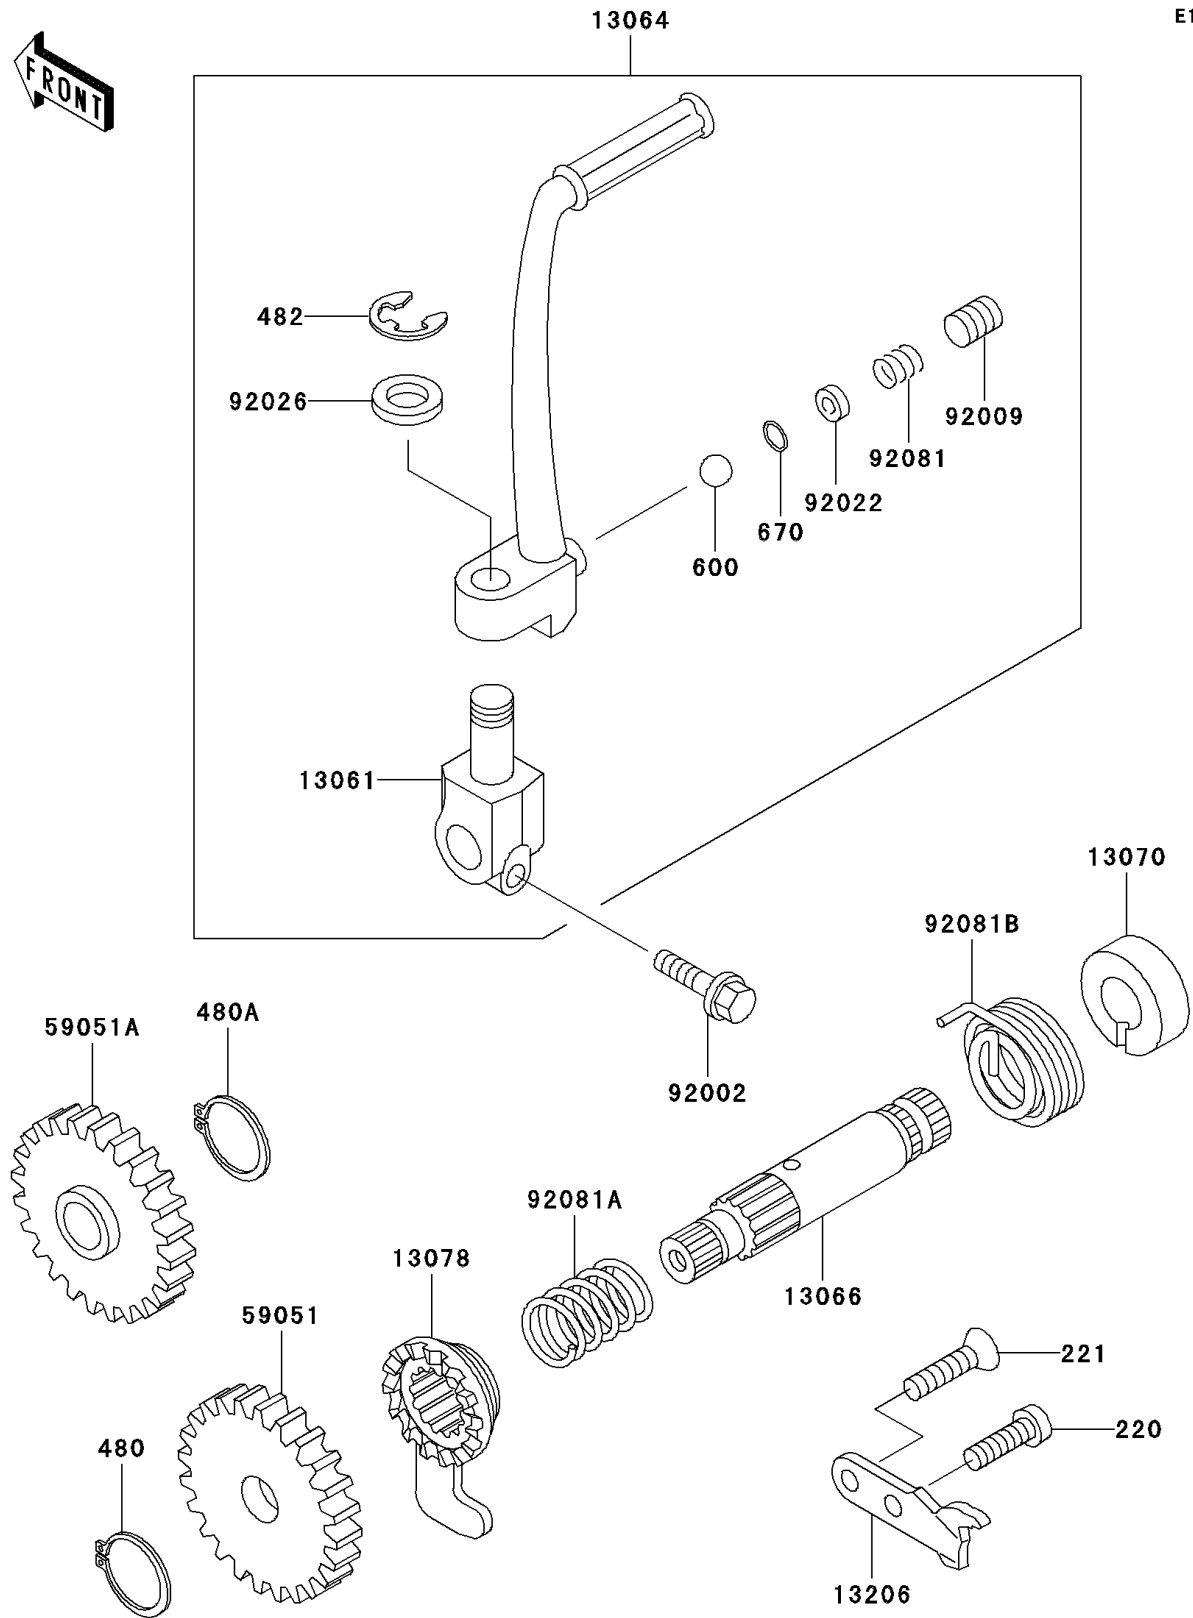

# 2001 KX60 PARTS DIAGRAM

Kickstarter Mechanism

E1340

## 2001 KX60 PARTS LIST

### Kickstarter Mechanism

ITEM NAME	PART NUMBER	QUANTITY
SCREW-PAN-CROS,6X16 (Ref # 220)	220B0616	1
SCREW-CSK-CROS,6X18 (Ref # 221)	221B0618	1
CIRCLIP-TYPE-C,12MM (Ref # 480)	480J1200	1
CIRCLIP-TYPE-C,15MM (Ref # 480A)	480J1500	1
CIRCLIP-TYPE-E,8MM (Ref # 482)	482K8000	1
BALL-STEEL,1/4" (Ref # 600)	600A0800	1
O RING,4MM (Ref # 670)	670B1504	1
BOSS,KICK LEVER (Ref # 13061)	13061-1301	1
LEVER-ASSY-KICK,PEDAL (Ref # 13064)	13064-1154	1
SHAFT-KICK,STARTER (Ref # 13066)	13066-1093	1
GUIDE,KICK SPRING (Ref # 13070)	13070-1034	1
RATCHET (Ref # 13078)	13078-1004	1
GUIDE-KICK (Ref # 13206)	13206-1065	1
GEAR-SPUR,32T (Ref # 59051)	59051-1026	1
GEAR-SPUR,30T (Ref # 59051A)	59051-1027	1
BOLT,6X20 (Ref # 92002)	92002-1237	1
SCREW,SOCKET,8X8 (Ref # 92009)	92009-1312	1
WASHER (Ref # 92022)	92022-1481	1
SPACER,12.2X20X1.6 (Ref # 92026)	92026-1527	1
SPRING,KICK PEDAL (Ref # 92081)	92081-020	1
SPRING,RATCHET (Ref # 92081A)	92081-122	1
SPRING,RETURN (Ref # 92081B)	92081-1434	1