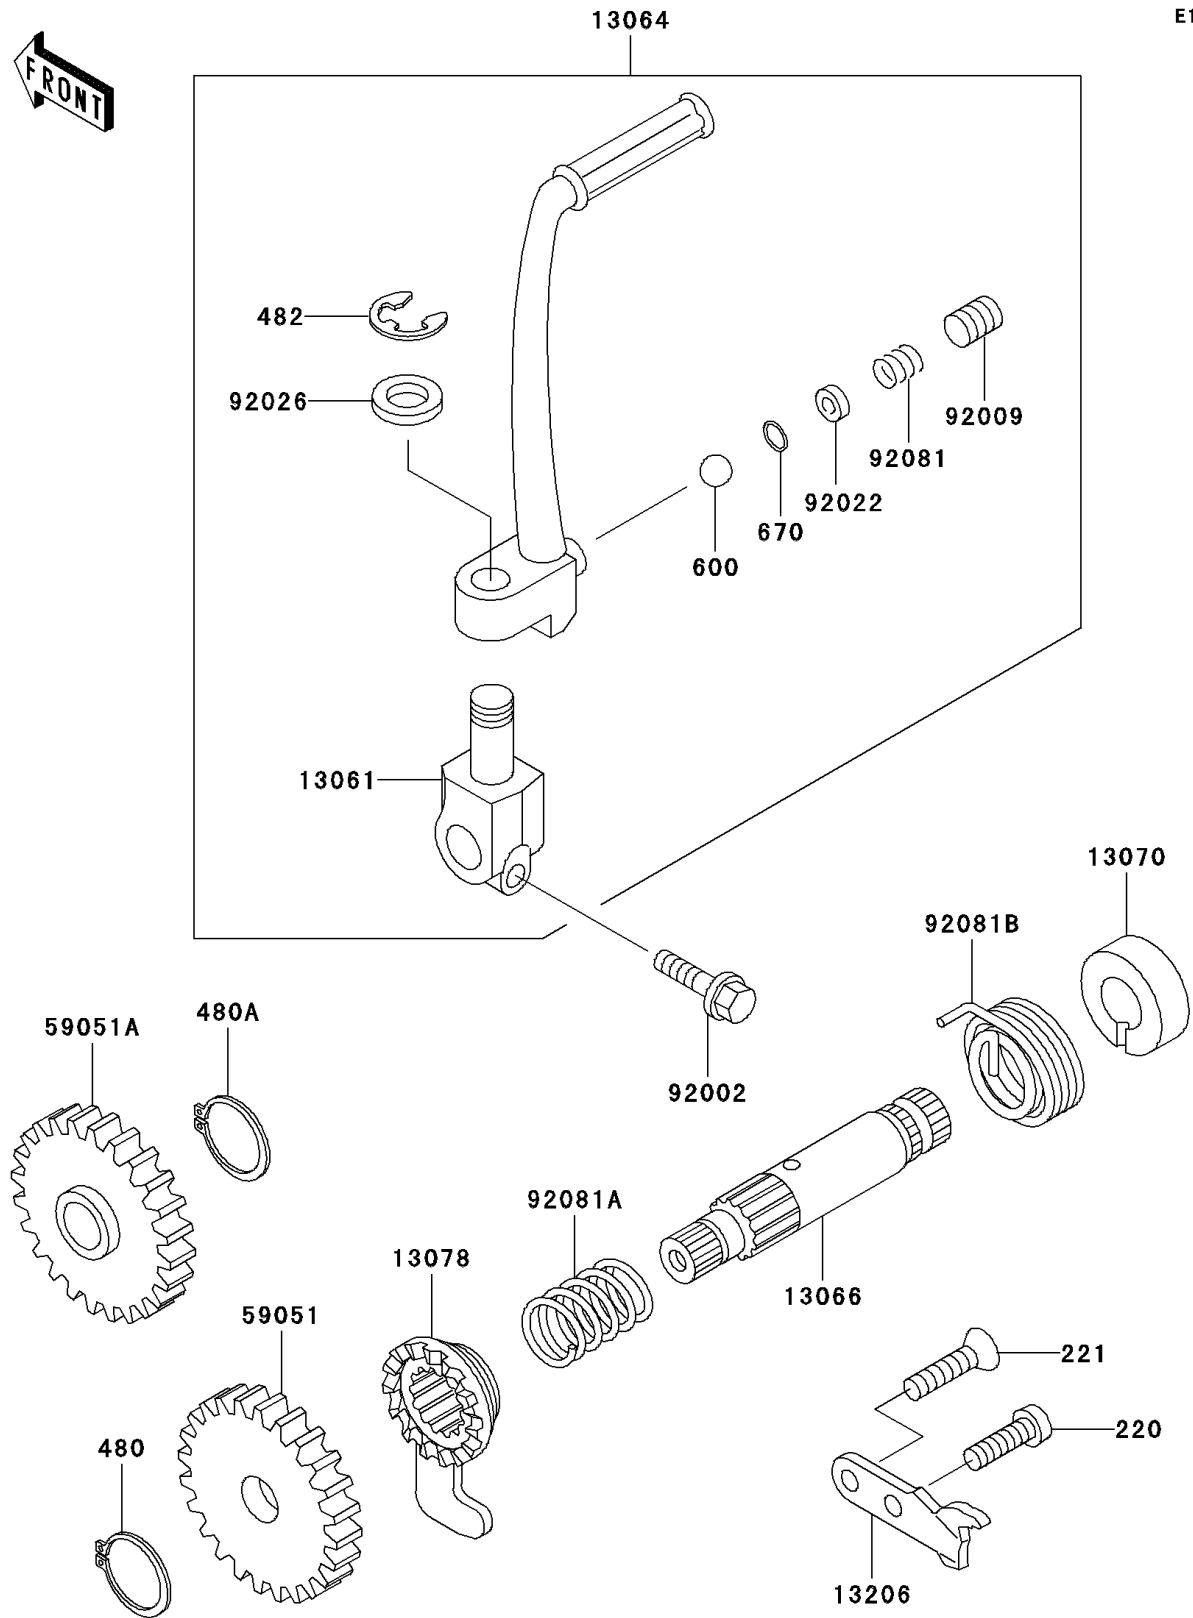

2000 KX60 PARTS DIAGRAM

Kickstarter Mechanism

E1340

2000 KX60 PARTS LIST

Kickstarter Mechanism

ITEM NAME	PART NUMBER	QUANTITY
SCREW-PAN-CROS,6X16 (Ref # 220)	220B0616	1
SCREW-CSK-CROS,6X18 (Ref # 221)	221B0618	1
CIRCLIP-TYPE-C,12MM (Ref # 480)	480J1200	1
CIRCLIP-TYPE-C,15MM (Ref # 480A)	480J1500	1
CIRCLIP-TYPE-E,8MM (Ref # 482)	482K8000	1
BALL-STEEL,1/4" (Ref # 600)	600A0800	1
O RING,4MM (Ref # 670)	670B1504	1
BOSS,KICK LEVER (Ref # 13061)	13061-1301	1
LEVER-ASSY-KICK,PEDAL (Ref # 13064)	13064-1154	1
SHAFT-KICK,STARTER (Ref # 13066)	13066-1093	1
GUIDE,KICK SPRING (Ref # 13070)	13070-1034	1
RATCHET (Ref # 13078)	13078-1004	1
GUIDE-KICK (Ref # 13206)	13206-1065	1
GEAR-SPUR,32T (Ref # 59051)	59051-1026	1
GEAR-SPUR,30T (Ref # 59051A)	59051-1027	1
BOLT,6X20 (Ref # 92002)	92002-1237	1
SCREW,SOCKET,8X8 (Ref # 92009)	92009-1312	1
WASHER (Ref # 92022)	92022-1481	1
SPACER,12.2X20X1.6 (Ref # 92026)	92026-1527	1
SPRING,KICK PEDAL (Ref # 92081)	92081-020	1
SPRING,RATCHET (Ref # 92081A)	92081-122	1
SPRING,RETURN (Ref # 92081B)	92081-1434	1