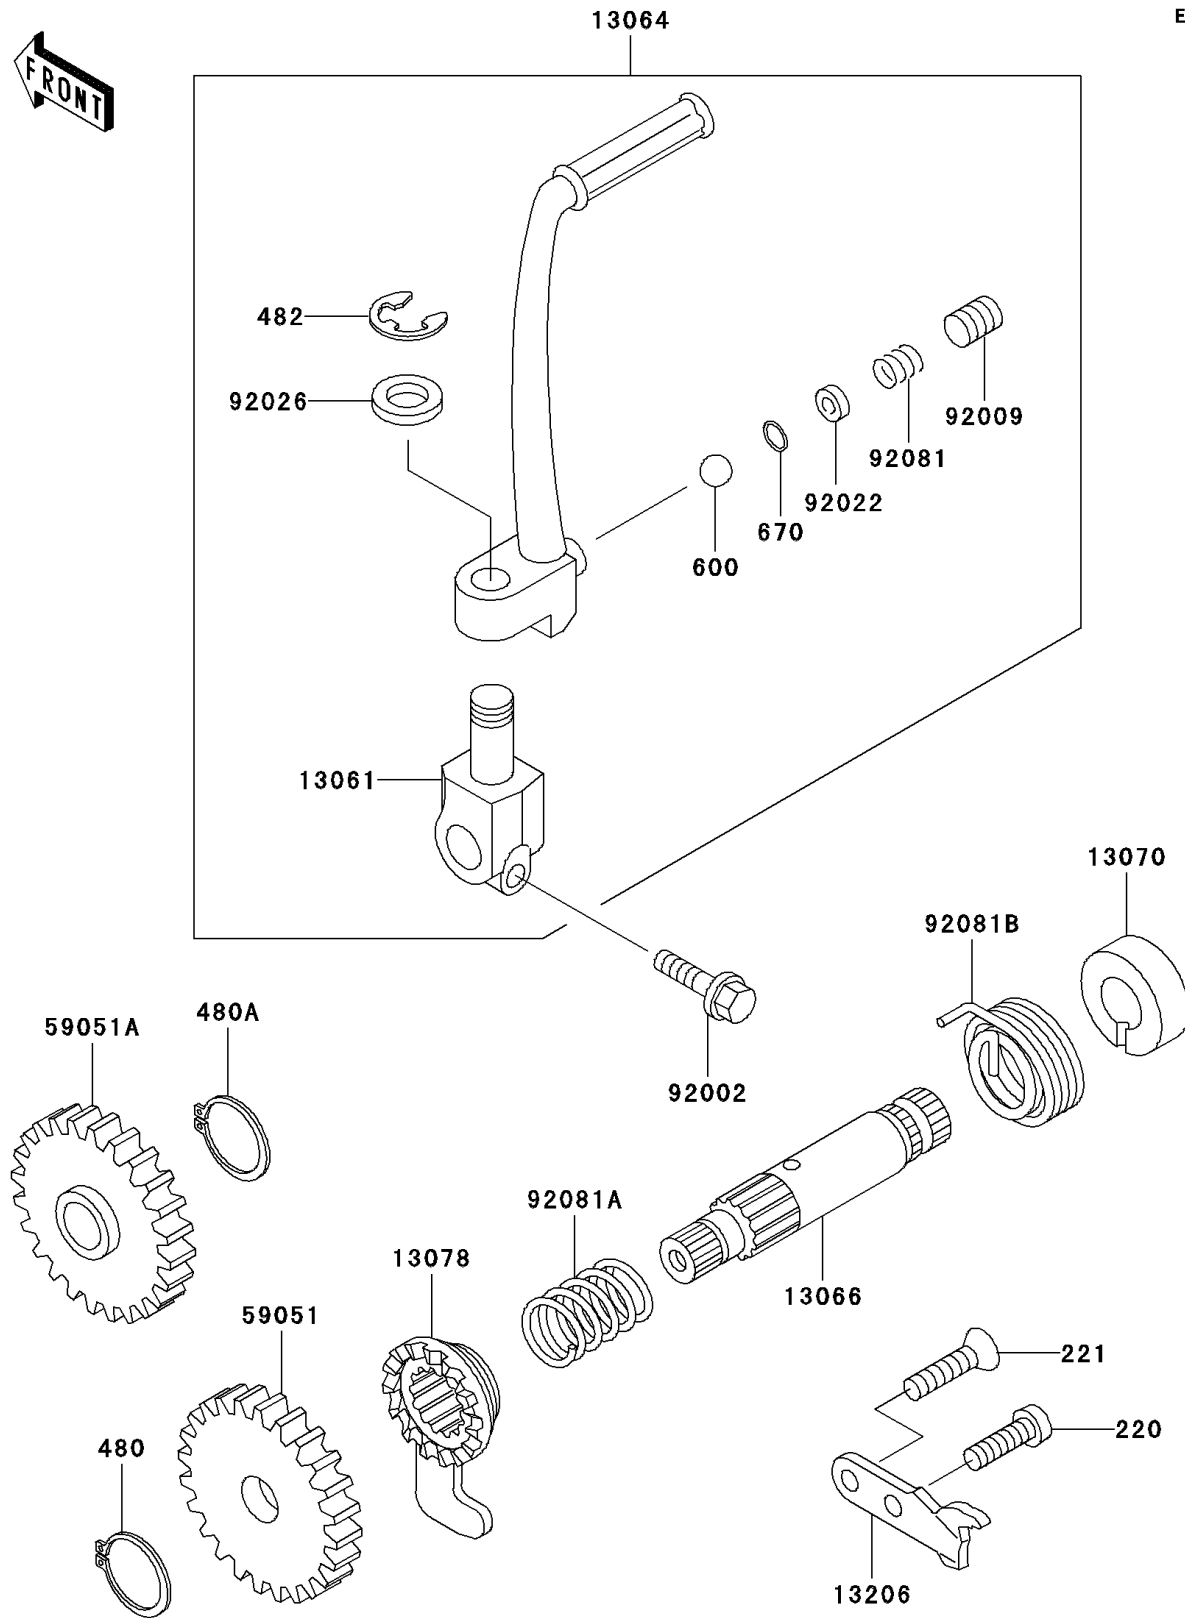

2000 KX60 PARTS DIAGRAM

Kickstarter Mechanism

E1340

2000 KX60 PARTS LIST

Kickstarter Mechanism

ITEM NAME	PART NUMBER	QUANTITY
SCREW-PAN-CROS,6X16 (Ref # 220)	220B0616	1
SCREW-CSK-CROS,6X18 (Ref # 221)	221B0618	1
CIRCLIP-TYPE-C,12MM (Ref # 480)	480J1200	1
CIRCLIP-TYPE-C,15MM (Ref # 480A)	480J1500	1
CIRCLIP-TYPE-E,8MM (Ref # 482)	482K8000	1
BALL-STEEL,1/4" (Ref # 600)	600A0800	1
O RING,4MM (Ref # 670)	670B1504	1
BOSS,KICK LEVER (Ref # 13061)	13061-1301	1
LEVER-ASSY-KICK,PEDAL (Ref # 13064)	13064-1154	1
SHAFT-KICK,STARTER (Ref # 13066)	13066-1093	1
GUIDE,KICK SPRING (Ref # 13070)	13070-1034	1
RATCHET (Ref # 13078)	13078-1004	1
GUIDE-KICK (Ref # 13206)	13206-1065	1
GEAR-SPUR,32T (Ref # 59051)	59051-1026	1
GEAR-SPUR,30T (Ref # 59051A)	59051-1027	1
BOLT,6X20 (Ref # 92002)	92002-1237	1
SCREW,SOCKET,8X8 (Ref # 92009)	92009-1312	1
WASHER (Ref # 92022)	92022-1481	1
SPACER,12.2X20X1.6 (Ref # 92026)	92026-1527	1
SPRING,KICK PEDAL (Ref # 92081)	92081-020	1
SPRING,RATCHET (Ref # 92081A)	92081-122	1
SPRING,RETURN (Ref # 92081B)	92081-1434	1