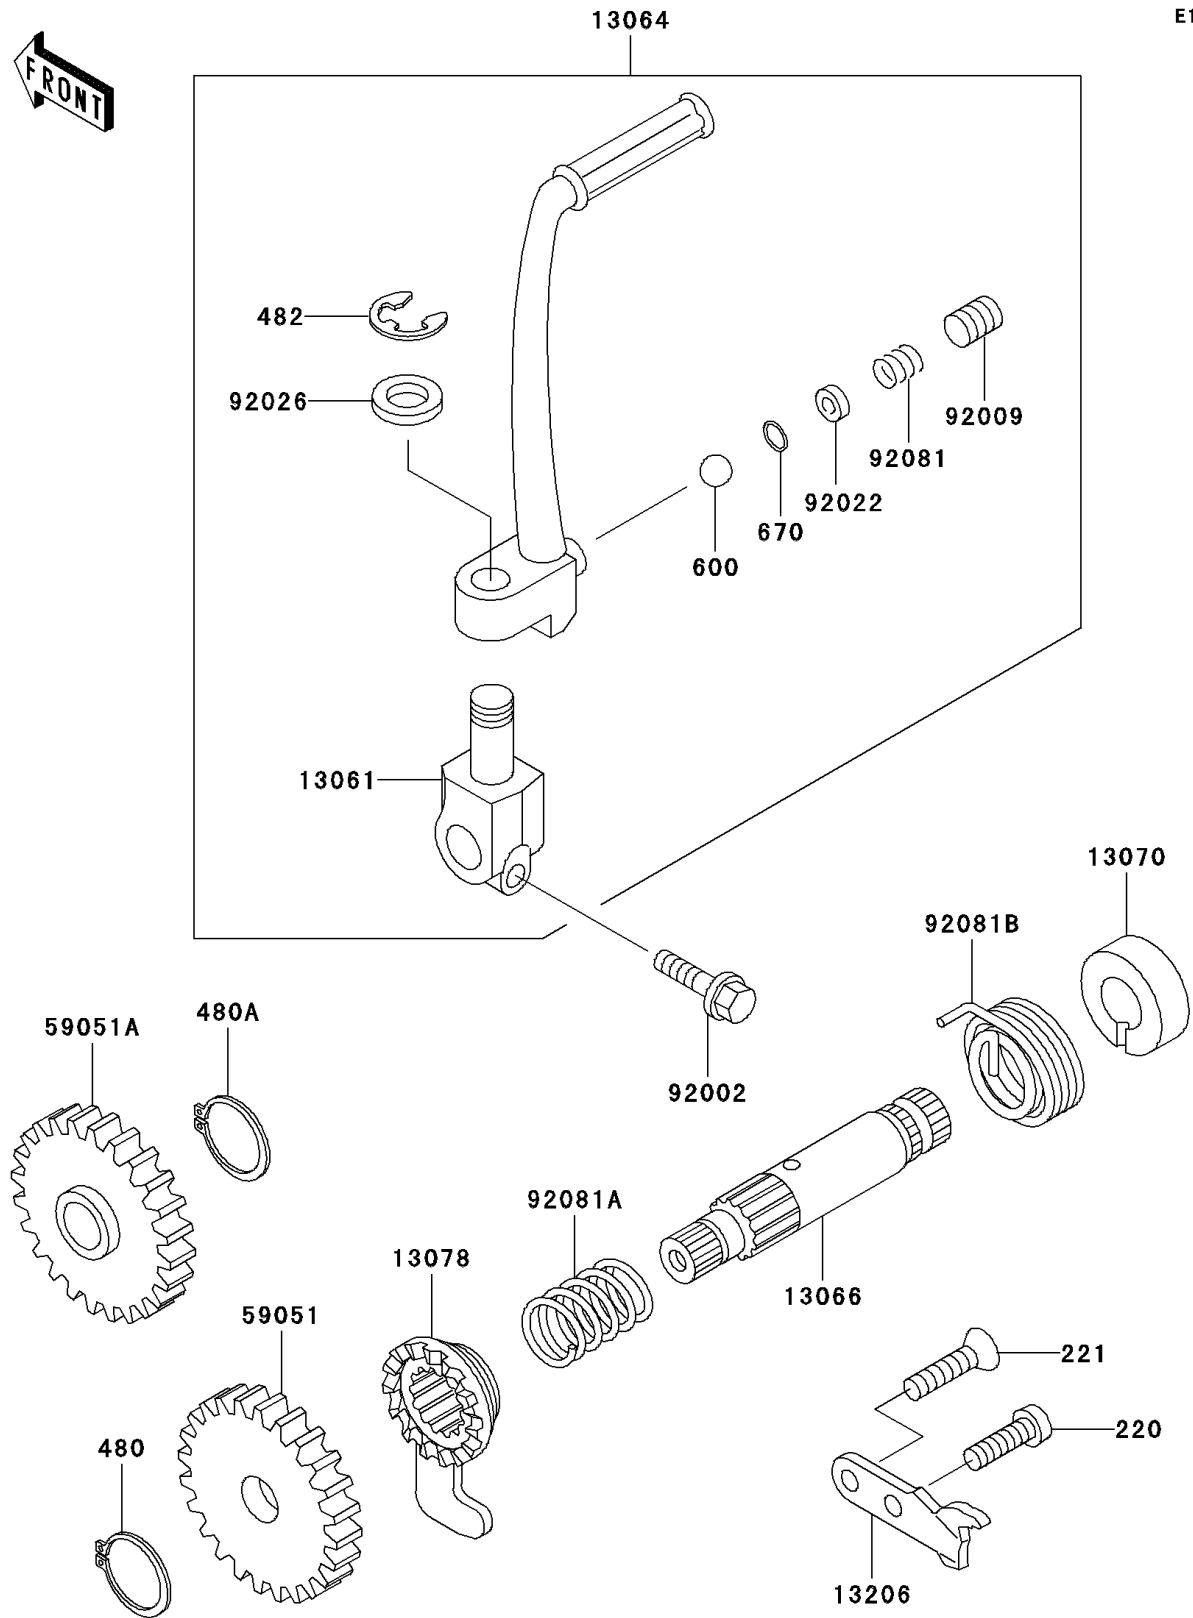

# 2000 KX60 PARTS DIAGRAM

Kickstarter Mechanism

E1340

## 2000 KX60 PARTS LIST

### Kickstarter Mechanism

ITEM NAME	PART NUMBER	QUANTITY
SCREW-PAN-CROS,6X16 (Ref # 220)	220B0616	1
SCREW-CSK-CROS,6X18 (Ref # 221)	221B0618	1
CIRCLIP-TYPE-C,12MM (Ref # 480)	480J1200	1
CIRCLIP-TYPE-C,15MM (Ref # 480A)	480J1500	1
CIRCLIP-TYPE-E,8MM (Ref # 482)	482K8000	1
BALL-STEEL,1/4" (Ref # 600)	600A0800	1
O RING,4MM (Ref # 670)	670B1504	1
BOSS,KICK LEVER (Ref # 13061)	13061-1301	1
LEVER-ASSY-KICK,PEDAL (Ref # 13064)	13064-1154	1
SHAFT-KICK,STARTER (Ref # 13066)	13066-1093	1
GUIDE,KICK SPRING (Ref # 13070)	13070-1034	1
RATCHET (Ref # 13078)	13078-1004	1
GUIDE-KICK (Ref # 13206)	13206-1065	1
GEAR-SPUR,32T (Ref # 59051)	59051-1026	1
GEAR-SPUR,30T (Ref # 59051A)	59051-1027	1
BOLT,6X20 (Ref # 92002)	92002-1237	1
SCREW,SOCKET,8X8 (Ref # 92009)	92009-1312	1
WASHER (Ref # 92022)	92022-1481	1
SPACER,12.2X20X1.6 (Ref # 92026)	92026-1527	1
SPRING,KICK PEDAL (Ref # 92081)	92081-020	1
SPRING,RATCHET (Ref # 92081A)	92081-122	1
SPRING,RETURN (Ref # 92081B)	92081-1434	1