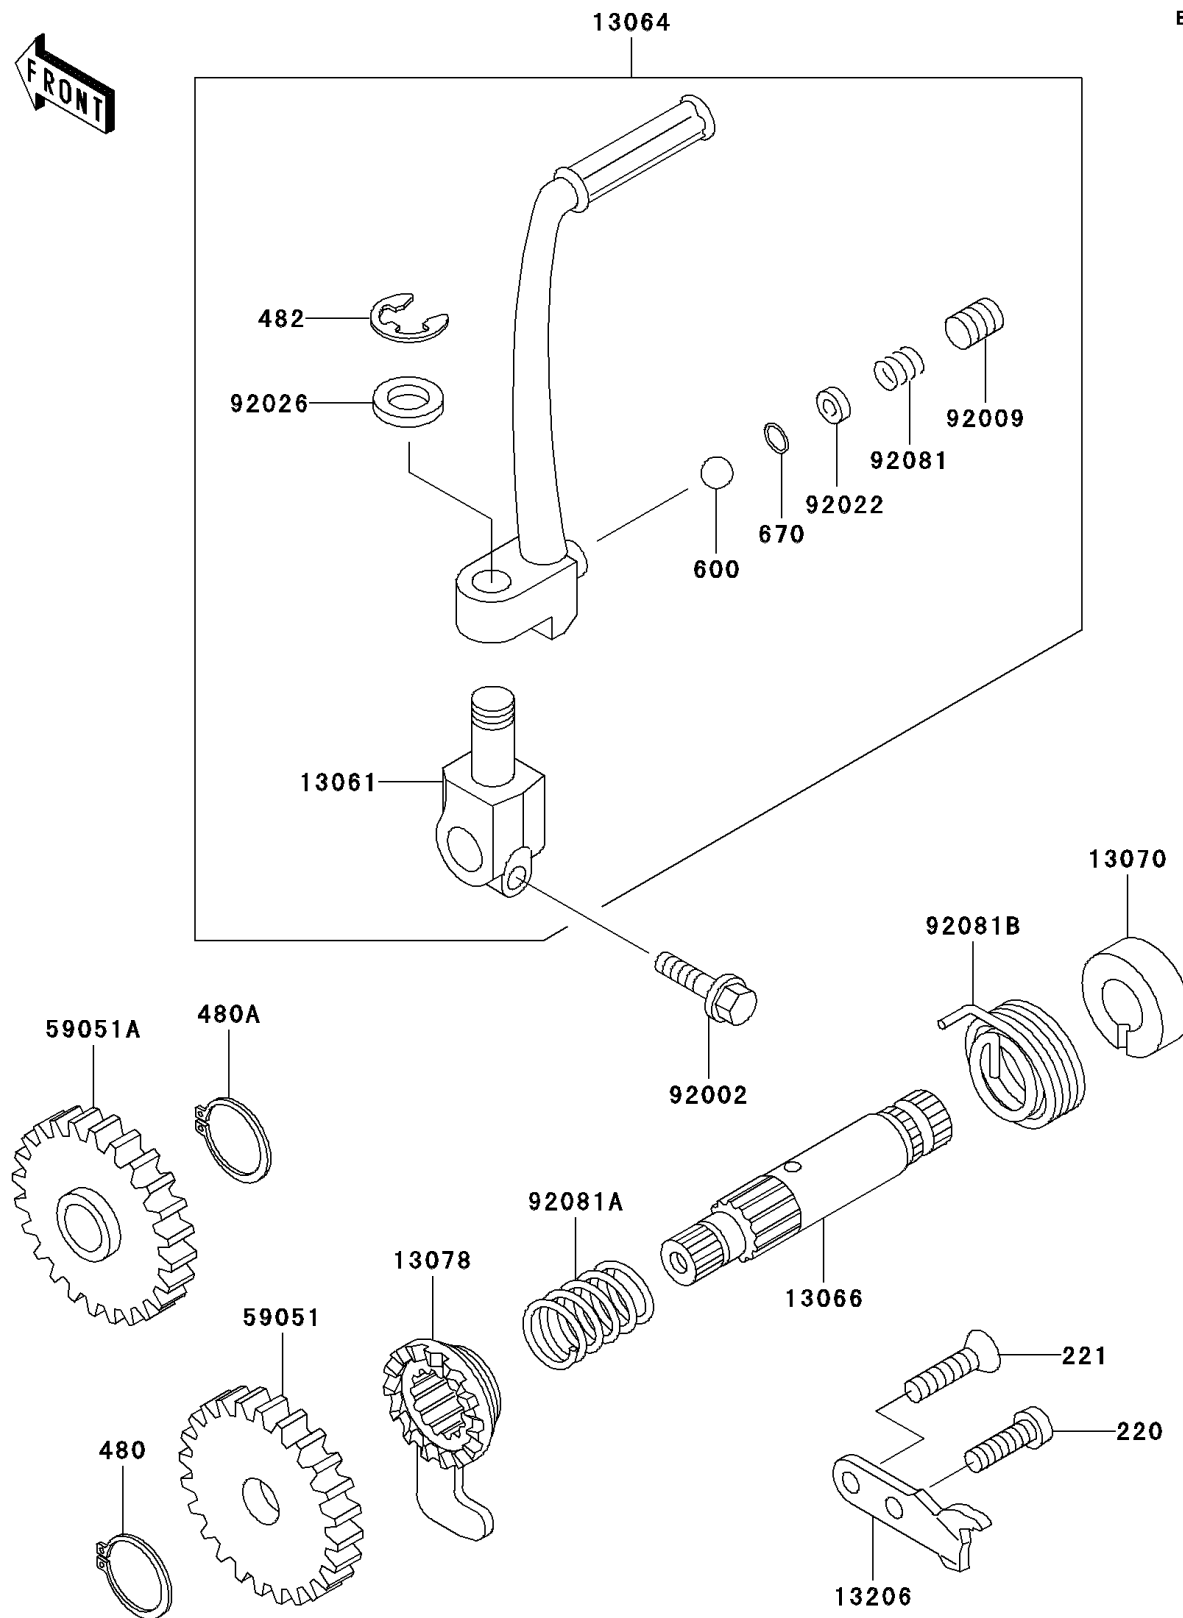

# 1999 KX60 PARTS DIAGRAM

Kickstarter Mechanism

E1340

# 1999 KX60 PARTS LIST

## Kickstarter Mechanism

ITEM NAME	PART NUMBER	QUANTITY
SCREW-PAN-CROS,6X16 (Ref # 220)	220B0616	1
SCREW-CSK-CROS,6X18 (Ref # 221)	221B0618	1
CIRCLIP-TYPE-C,12MM (Ref # 480)	480J1200	1
CIRCLIP-TYPE-C,15MM (Ref # 480A)	480J1500	1
CIRCLIP-TYPE-E,8MM (Ref # 482)	482K8000	1
BALL-STEEL,1/4" (Ref # 600)	600A0800	1
O RING,4MM (Ref # 670)	670B1504	1
BOSS,KICK LEVER (Ref # 13061)	13061-1301	1
LEVER-ASSY-KICK,PEDAL (Ref # 13064)	13064-1154	1
SHAFT-KICK,STARTER (Ref # 13066)	13066-1093	1
GUIDE,KICK SPRING (Ref # 13070)	13070-1034	1
RATCHET (Ref # 13078)	13078-1004	1
GUIDE-KICK (Ref # 13206)	13206-1065	1
GEAR-SPUR,32T (Ref # 59051)	59051-1026	1
GEAR-SPUR,30T (Ref # 59051A)	59051-1027	1
BOLT,6X20 (Ref # 92002)	92002-1237	1
SCREW,SOCKET,8X8 (Ref # 92009)	92009-1312	1
WASHER (Ref # 92022)	92022-1481	1
SPACER,12.2X20X1.6 (Ref # 92026)	92026-1527	1
SPRING,KICK PEDAL (Ref # 92081)	92081-020	1
SPRING,RATCHET (Ref # 92081A)	92081-122	1
SPRING,RETURN (Ref # 92081B)	92081-1434	1