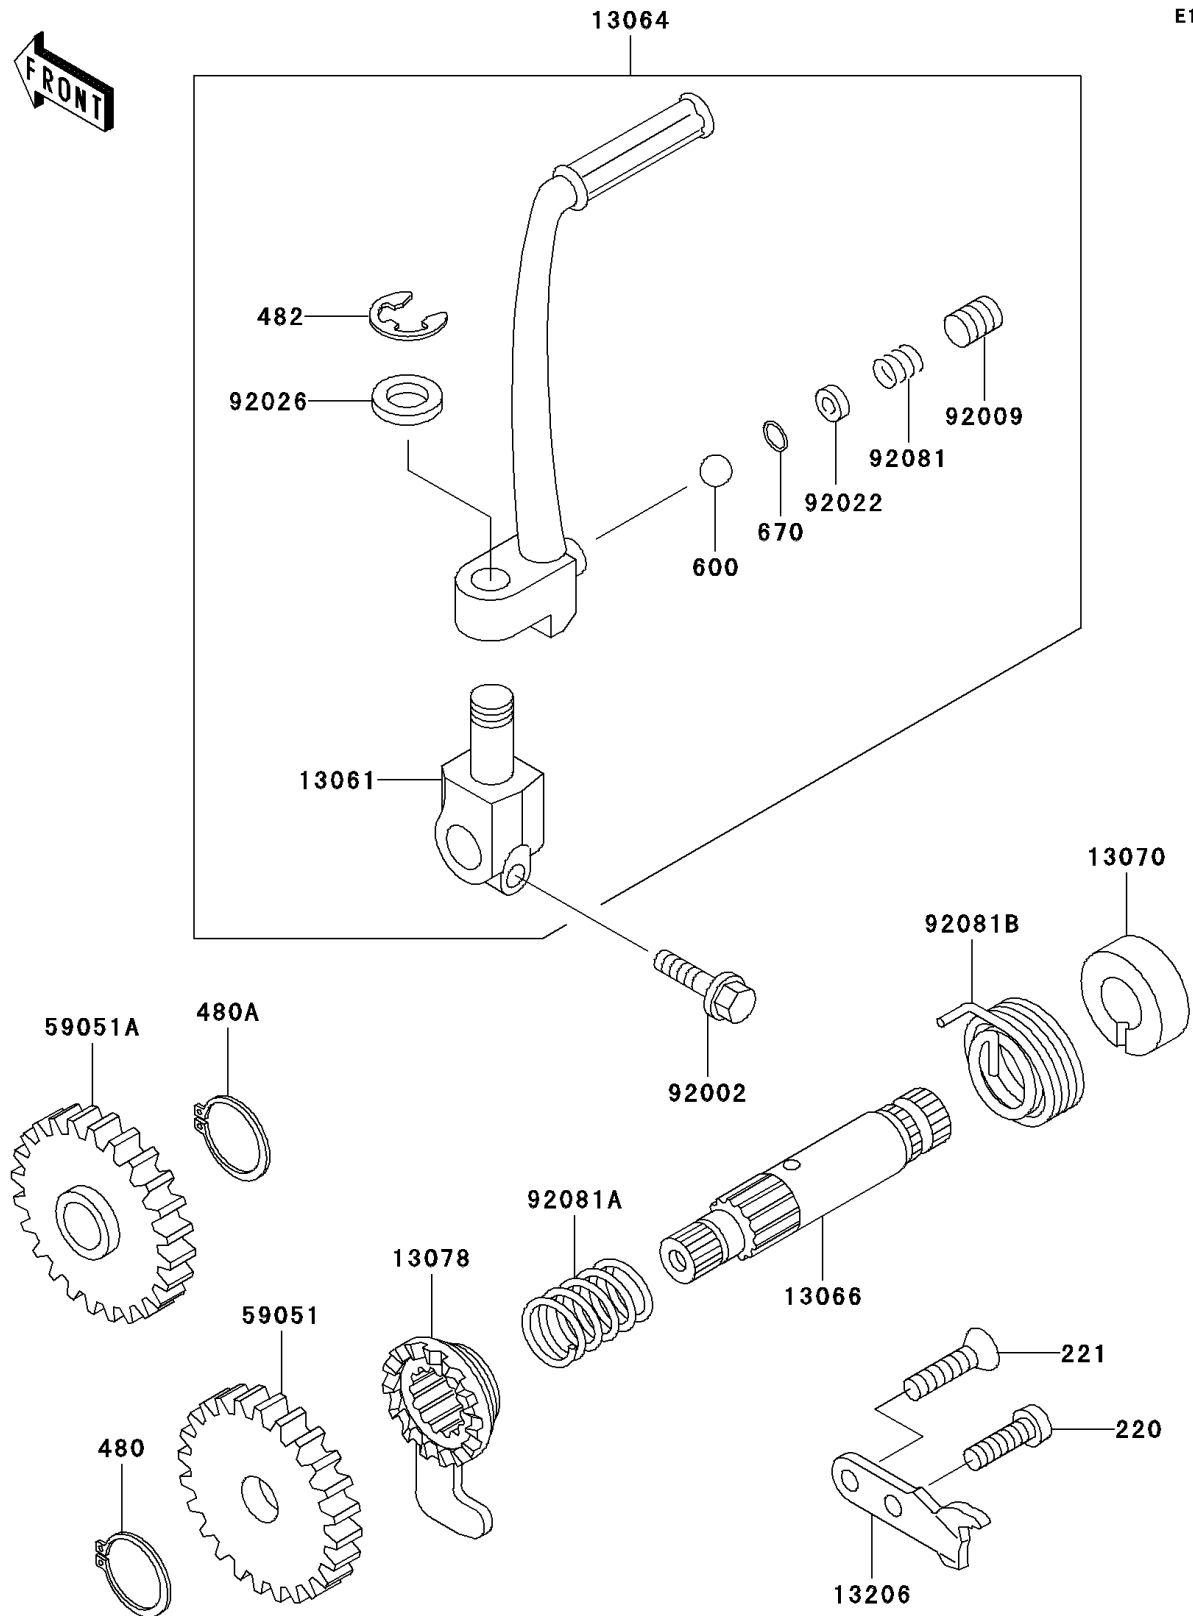

# 1999 KX60 PARTS DIAGRAM

Kickstarter Mechanism

E1340

# 1999 KX60 PARTS LIST

## Kickstarter Mechanism

ITEM NAME	PART NUMBER	QUANTITY
SCREW-PAN-CROS,6X16 (Ref # 220)	220B0616	1
SCREW-CSK-CROS,6X18 (Ref # 221)	221B0618	1
CIRCLIP-TYPE-C,12MM (Ref # 480)	480J1200	1
CIRCLIP-TYPE-C,15MM (Ref # 480A)	480J1500	1
CIRCLIP-TYPE-E,8MM (Ref # 482)	482K8000	1
BALL-STEEL,1/4" (Ref # 600)	600A0800	1
O RING,4MM (Ref # 670)	670B1504	1
BOSS,KICK LEVER (Ref # 13061)	13061-1301	1
LEVER-ASSY-KICK,PEDAL (Ref # 13064)	13064-1154	1
SHAFT-KICK,STARTER (Ref # 13066)	13066-1093	1
GUIDE,KICK SPRING (Ref # 13070)	13070-1034	1
RATCHET (Ref # 13078)	13078-1004	1
GUIDE-KICK (Ref # 13206)	13206-1065	1
GEAR-SPUR,32T (Ref # 59051)	59051-1026	1
GEAR-SPUR,30T (Ref # 59051A)	59051-1027	1
BOLT,6X20 (Ref # 92002)	92002-1237	1
SCREW,SOCKET,8X8 (Ref # 92009)	92009-1312	1
WASHER (Ref # 92022)	92022-1481	1
SPACER,12.2X20X1.6 (Ref # 92026)	92026-1527	1
SPRING,KICK PEDAL (Ref # 92081)	92081-020	1
SPRING,RATCHET (Ref # 92081A)	92081-122	1
SPRING,RETURN (Ref # 92081B)	92081-1434	1