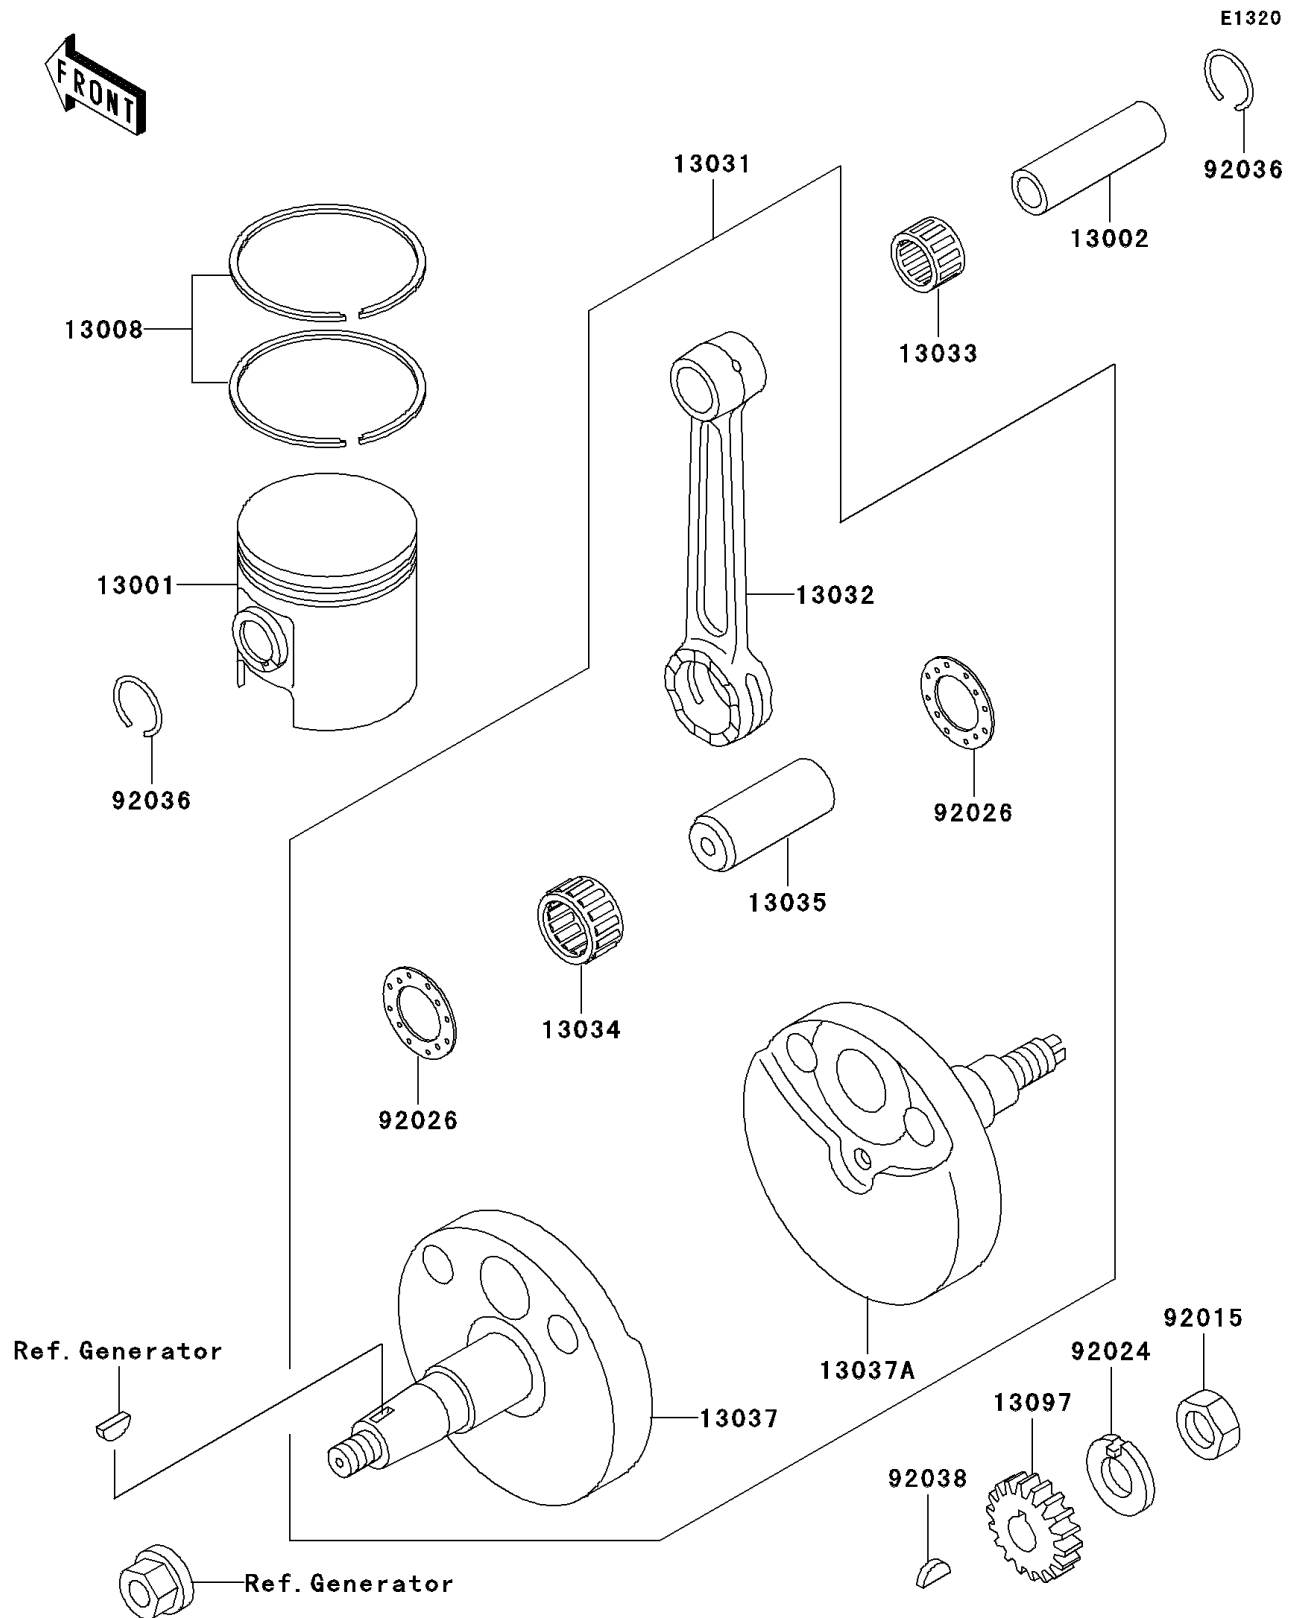

## 2003 KX60 PARTS DIAGRAM

Crankshaft/Piston(s)

## 2003 KX60 PARTS LIST

Crankshaft/Piston(s)

ITEM NAME	PART NUMBER	QUANTITY
PISTON-ENGINE,B (Ref # 13001)	13001-1536	1
PIN-PISTON (Ref # 13002)	13002-1119	1
RING-SET-PISTON (Ref # 13008)	13008-5050	1
CRANKSHAFT-COMP (Ref # 13031)	13031-1448	1
ROD-CONNECTING (Ref # 13032)	13032-1246	1
BEARING-NEEDLE,72KTV030 (Ref # 13033)	13033-028	1
BEARING-BIG END,B4 (Ref # 13034)	13034-1107	1
PIN-CRANK (Ref # 13035)	13035-1002	1
CRANKSHAFT,LH (Ref # 13037)	13037-1204	1
CRANKSHAFT,RH (Ref # 13037A)	13037-1220	1
GEAR-PRIMARY SPUR,22T (Ref # 13097)	13097-1055	1
NUT,12MM (Ref # 92015)	92015-006	1
WASHER,CLAW,12.5X25X0.8 (Ref # 92024)	92024-003	1
SPACER (Ref # 92026)	92026-1522	1
RING-SNAP,PISTON PIN (Ref # 92036)	92036-007	1
KEY,WOODRUFF (Ref # 92038)	92038-003	1