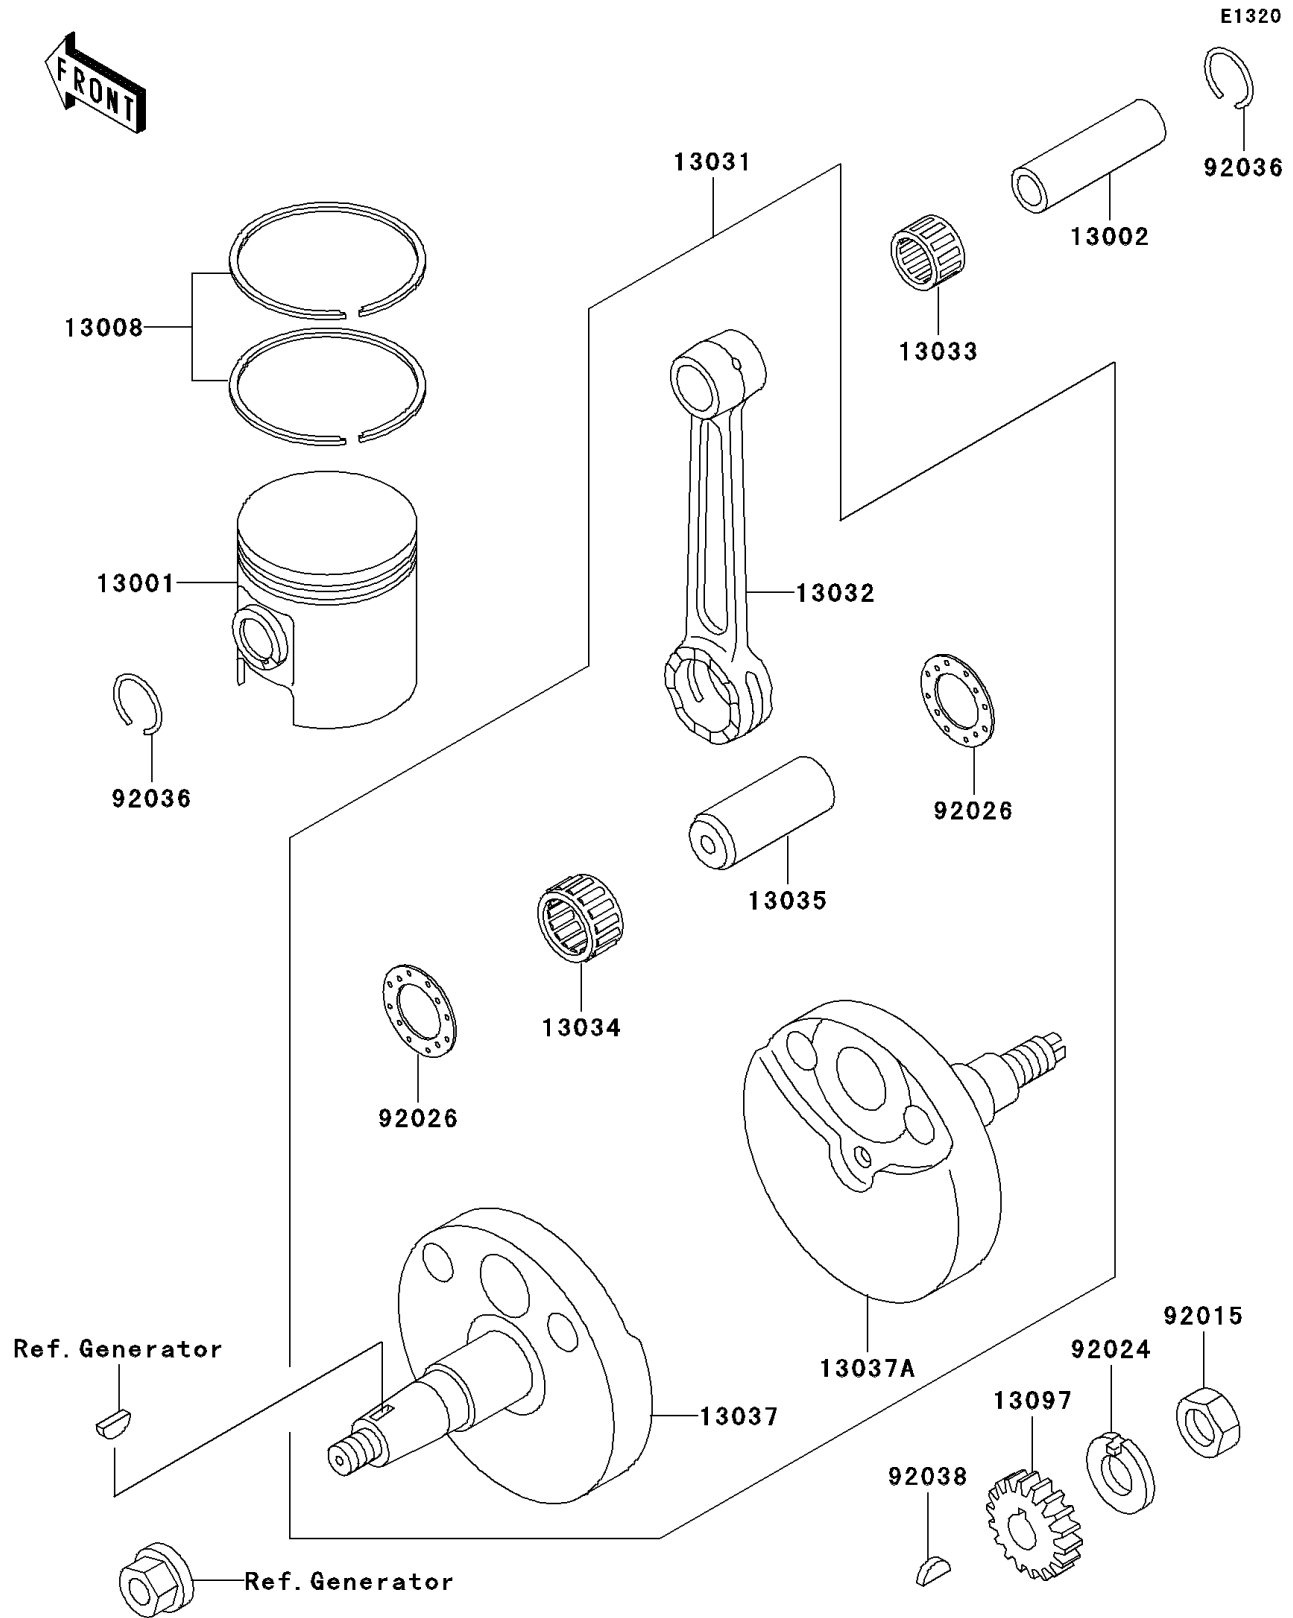

2001 KX60 PARTS DIAGRAM

Crankshaft/Piston(s)

2001 KX60 PARTS LIST

Crankshaft/Piston(s)

ITEM NAME	PART NUMBER	QUANTITY
PISTON-ENGINE,B (Ref # 13001)	13001-1536	1
PIN-PISTON (Ref # 13002)	13002-1119	1
RING-SET-PISTON (Ref # 13008)	13008-5050	1
CRANKSHAFT-COMP (Ref # 13031)	13031-1448	1
ROD-CONNECTING (Ref # 13032)	13032-1246	1
BEARING-NEEDLE,72KTV030 (Ref # 13033)	13033-028	1
BEARING-BIG END,B4 (Ref # 13034)	13034-1107	1
PIN-CRANK (Ref # 13035)	13035-1002	1
CRANKSHAFT,LH (Ref # 13037)	13037-1204	1
CRANKSHAFT,RH (Ref # 13037A)	13037-1220	1
GEAR-PRIMARY SPUR,22T (Ref # 13097)	13097-1055	1
NUT,12MM (Ref # 92015)	92015-006	1
WASHER,CLAW,12.5X25X0.8 (Ref # 92024)	92024-003	1
SPACER (Ref # 92026)	92026-1522	2
RING-SNAP,PISTON PIN (Ref # 92036)	92036-007	2
KEY,WOODRUFF (Ref # 92038)	92038-003	1