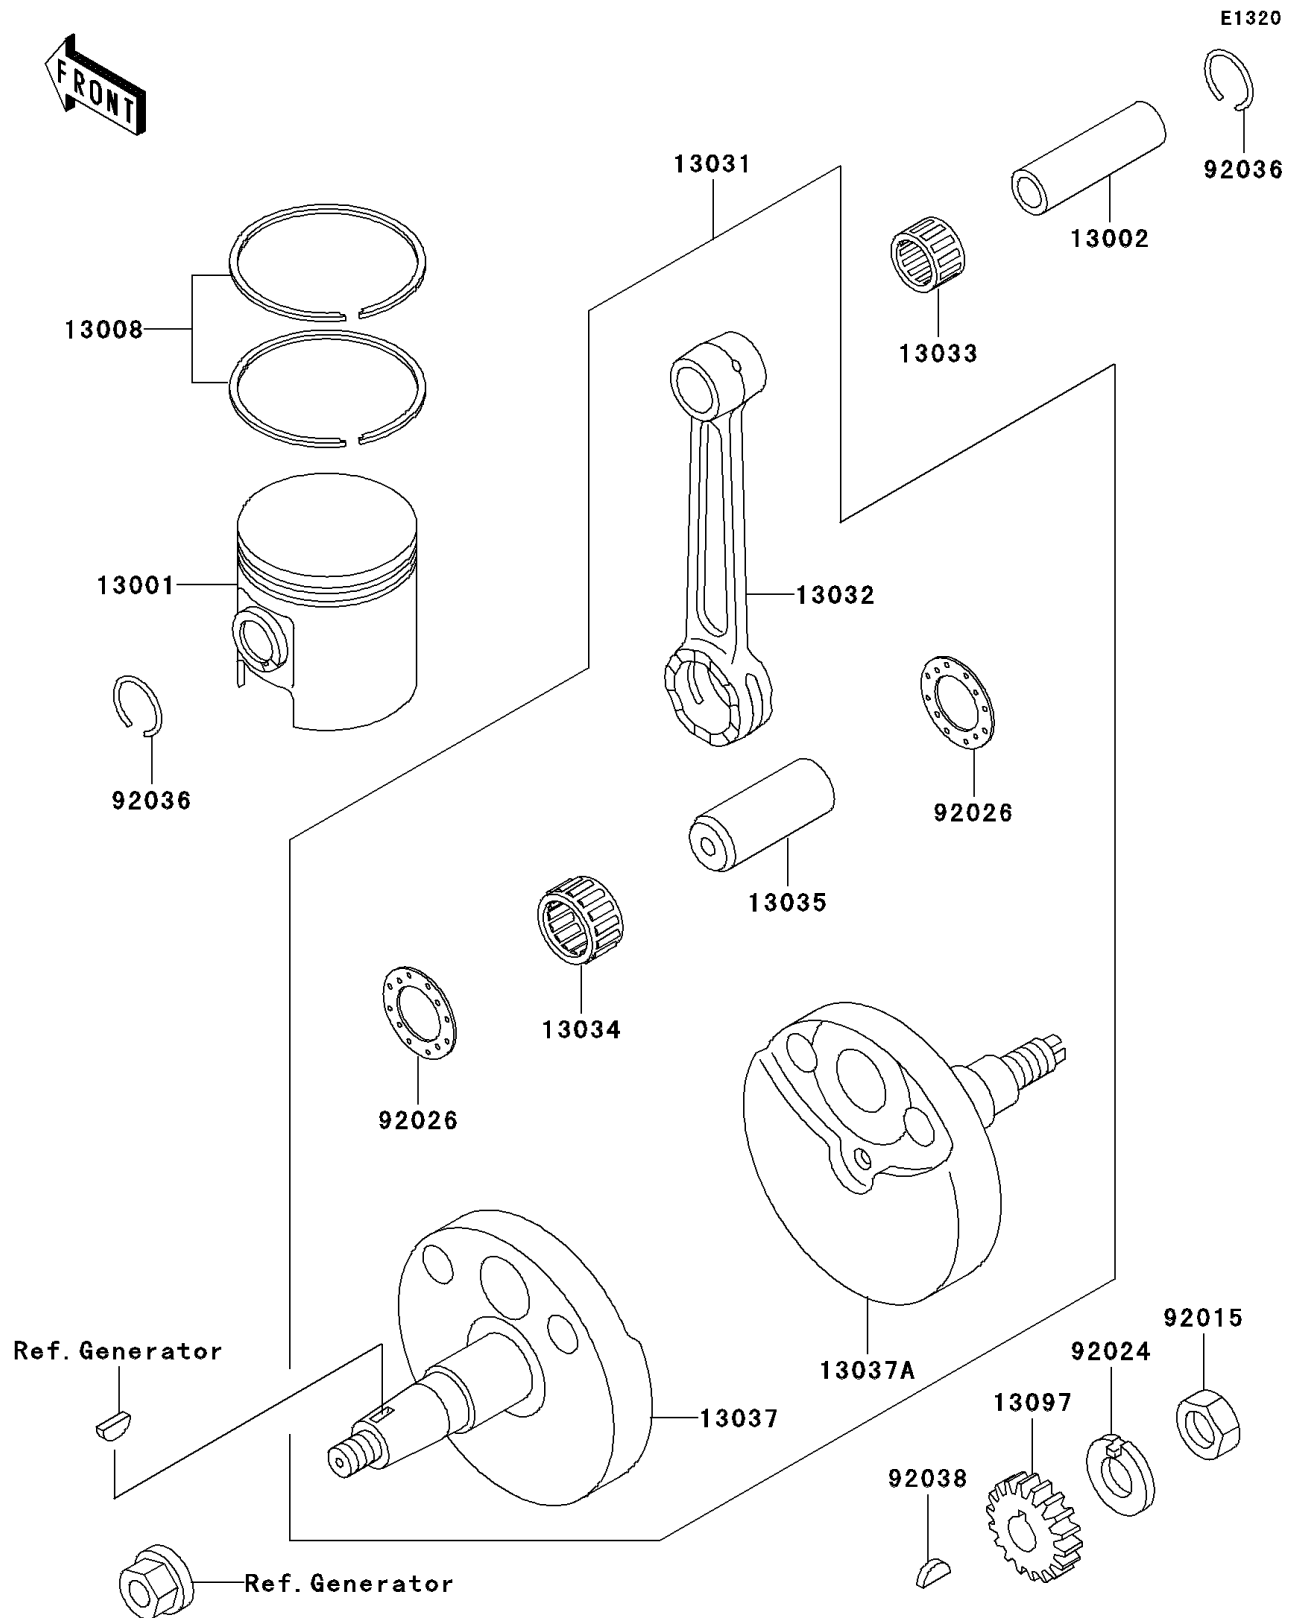

2000 KX60 PARTS DIAGRAM

Crankshaft/Piston(s)

2000 KX60 PARTS LIST

Crankshaft/Piston(s)

ITEM NAME	PART NUMBER	QUANTITY
PISTON-ENGINE,B (Ref # 13001)	13001-1536	1
PIN-PISTON (Ref # 13002)	13002-1119	1
RING-SET-PISTON (Ref # 13008)	13008-5050	1
CRANKSHAFT-COMP (Ref # 13031)	13031-1448	1
ROD-CONNECTING (Ref # 13032)	13032-1246	1
BEARING-NEEDLE,72KTV030 (Ref # 13033)	13033-028	1
BEARING-BIG END,B4 (Ref # 13034)	13034-1107	1
PIN-CRANK (Ref # 13035)	13035-1002	1
CRANKSHAFT,LH (Ref # 13037)	13037-1204	1
CRANKSHAFT,RH (Ref # 13037A)	13037-1220	1
GEAR-PRIMARY SPUR,22T (Ref # 13097)	13097-1055	1
NUT,12MM (Ref # 92015)	92015-006	1
WASHER,CLAW,12.5X25X0.8 (Ref # 92024)	92024-003	1
SPACER (Ref # 92026)	92026-1522	1
RING-SNAP,PISTON PIN (Ref # 92036)	92036-007	1
KEY,WOODRUFF (Ref # 92038)	92038-003	1