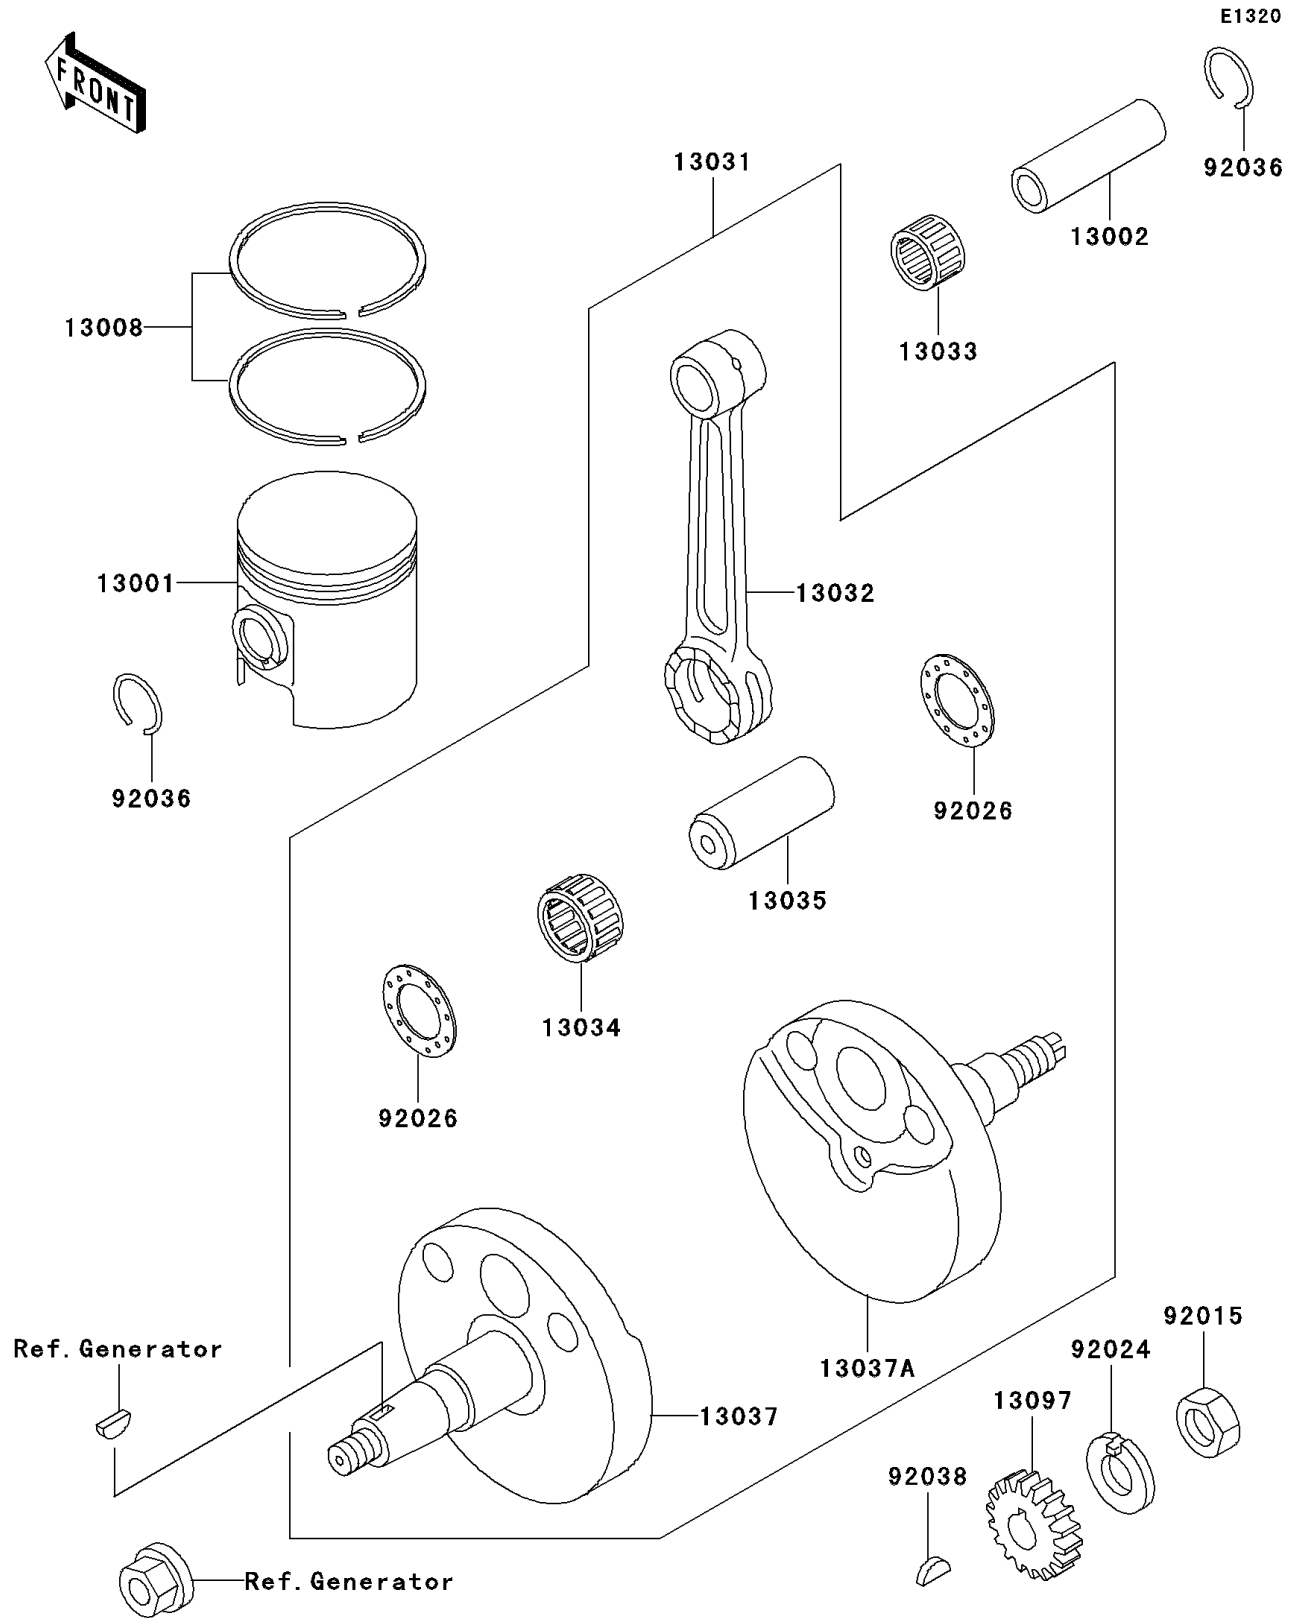

# 2000 KX60 PARTS DIAGRAM

Crankshaft/Piston(s)

## 2000 KX60 PARTS LIST

### Crankshaft/Piston(s)

ITEM NAME	PART NUMBER	QUANTITY
PISTON-ENGINE,B (Ref # 13001)	13001-1536	1
PIN-PISTON (Ref # 13002)	13002-1119	1
RING-SET-PISTON (Ref # 13008)	13008-5050	1
CRANKSHAFT-COMP (Ref # 13031)	13031-1448	1
ROD-CONNECTING (Ref # 13032)	13032-1246	1
BEARING-NEEDLE,72KTV030 (Ref # 13033)	13033-028	1
BEARING-BIG END,B4 (Ref # 13034)	13034-1107	1
PIN-CRANK (Ref # 13035)	13035-1002	1
CRANKSHAFT,LH (Ref # 13037)	13037-1204	1
CRANKSHAFT,RH (Ref # 13037A)	13037-1220	1
GEAR-PRIMARY SPUR,22T (Ref # 13097)	13097-1055	1
NUT,12MM (Ref # 92015)	92015-006	1
WASHER,CLAW,12.5X25X0.8 (Ref # 92024)	92024-003	1
SPACER (Ref # 92026)	92026-1522	2
RING-SNAP,PISTON PIN (Ref # 92036)	92036-007	2
KEY,WOODRUFF (Ref # 92038)	92038-003	1