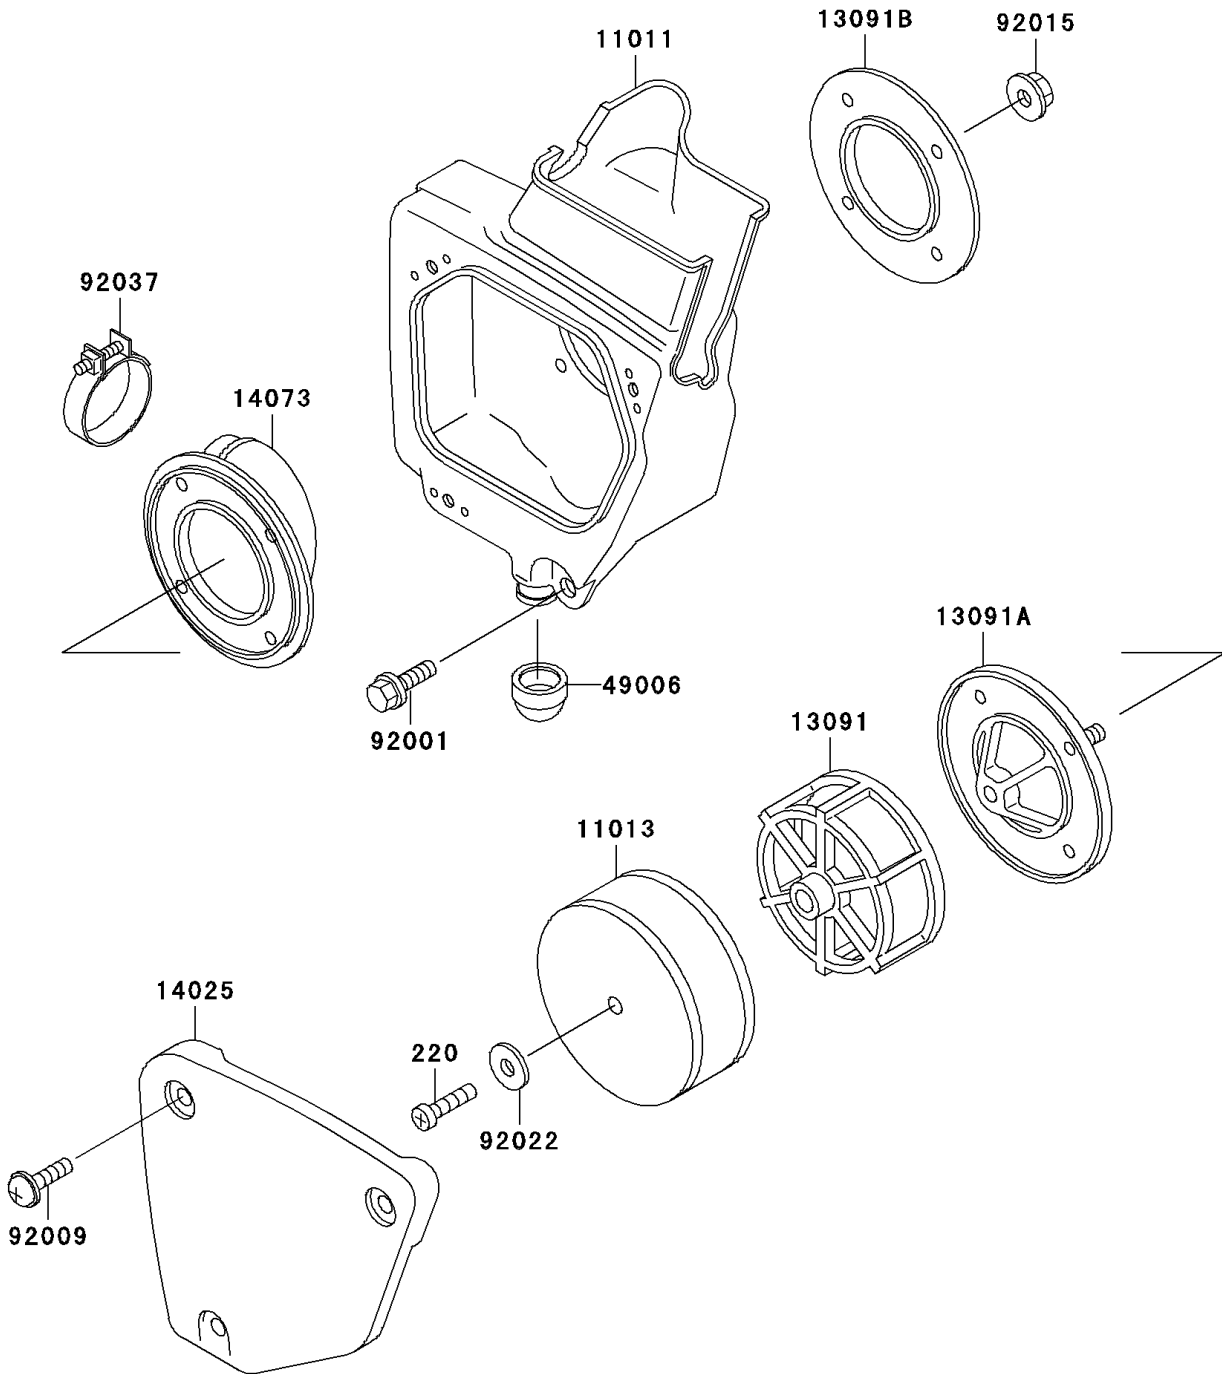

# 2003 KX60 PARTS DIAGRAM

Air Cleaner

E1130

## 2003 KX60 PARTS LIST

### Air Cleaner

ITEM NAME	PART NUMBER	QUANTITY
SCREW-PAN-CROS,6X25 (Ref # 220)	220B0625	1
CASE-AIR FILTER (Ref # 11011)	11011-1178	1
ELEMENT-AIR FILTER (Ref # 11013)	11013-1121	1
HOLDER,ELEMENT (Ref # 13091)	13091-1336	1
HOLDER,AIR FILTER CASE (Ref # 13091A)	13091-1337	1
HOLDER,AIR FILTER CASE (Ref # 13091B)	13091-1338	1
COVER,AIR FILTER CASE (Ref # 14025)	14025-1958	1
DUCT,AIR FILTER (Ref # 14073)	14073-1191	1
BOOT,AIR FILTER (Ref # 49006)	49006-1156	1
BOLT,W/WASHER,6X12 (Ref # 92001)	92001-1517	1
SCREW,6X14,WHITE (Ref # 92009)	92009-1287	3
NUT,FLANGED,5MM (Ref # 92015)	92015-1259	4
WASHER,6.5X20X1.6 (Ref # 92022)	92022-125	1
CLAMP (Ref # 92037)	92037-1172	1