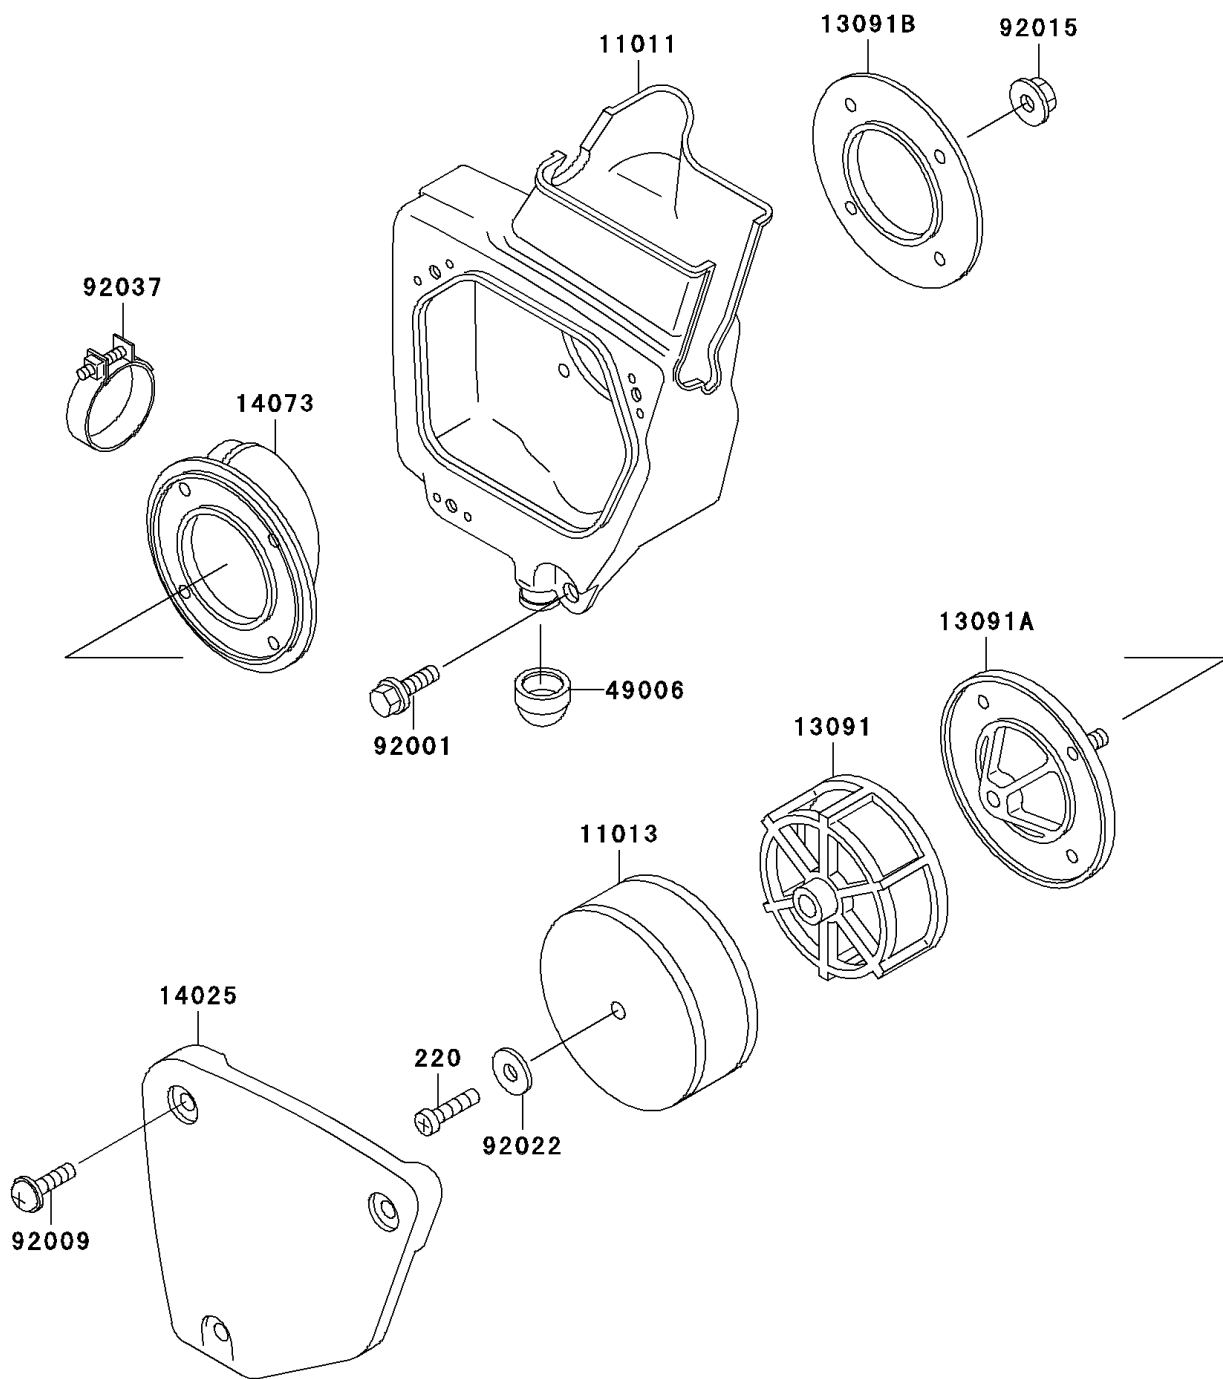

2003 KX60 PARTS DIAGRAM

Air Cleaner

E1130

2003 KX60 PARTS LIST

Air Cleaner

ITEM NAME	PART NUMBER	QUANTITY
SCREW-PAN-CROS,6X25 (Ref # 220)	220B0625	1
CASE-AIR FILTER (Ref # 11011)	11011-1178	1
ELEMENT-AIR FILTER (Ref # 11013)	11013-1121	1
HOLDER,ELEMENT (Ref # 13091)	13091-1336	1
HOLDER,AIR FILTER CASE (Ref # 13091A)	13091-1337	1
HOLDER,AIR FILTER CASE (Ref # 13091B)	13091-1338	1
COVER,AIR FILTER CASE (Ref # 14025)	14025-1958	1
DUCT,AIR FILTER (Ref # 14073)	14073-1191	1
BOOT,AIR FILTER (Ref # 49006)	49006-1156	1
BOLT,W/WASHER,6X12 (Ref # 92001)	92001-1517	1
SCREW,6X14,WHITE (Ref # 92009)	92009-1287	1
NUT,FLANGED,5MM (Ref # 92015)	92015-1259	1
WASHER,6.5X20X1.6 (Ref # 92022)	92022-125	1
CLAMP (Ref # 92037)	92037-1172	1