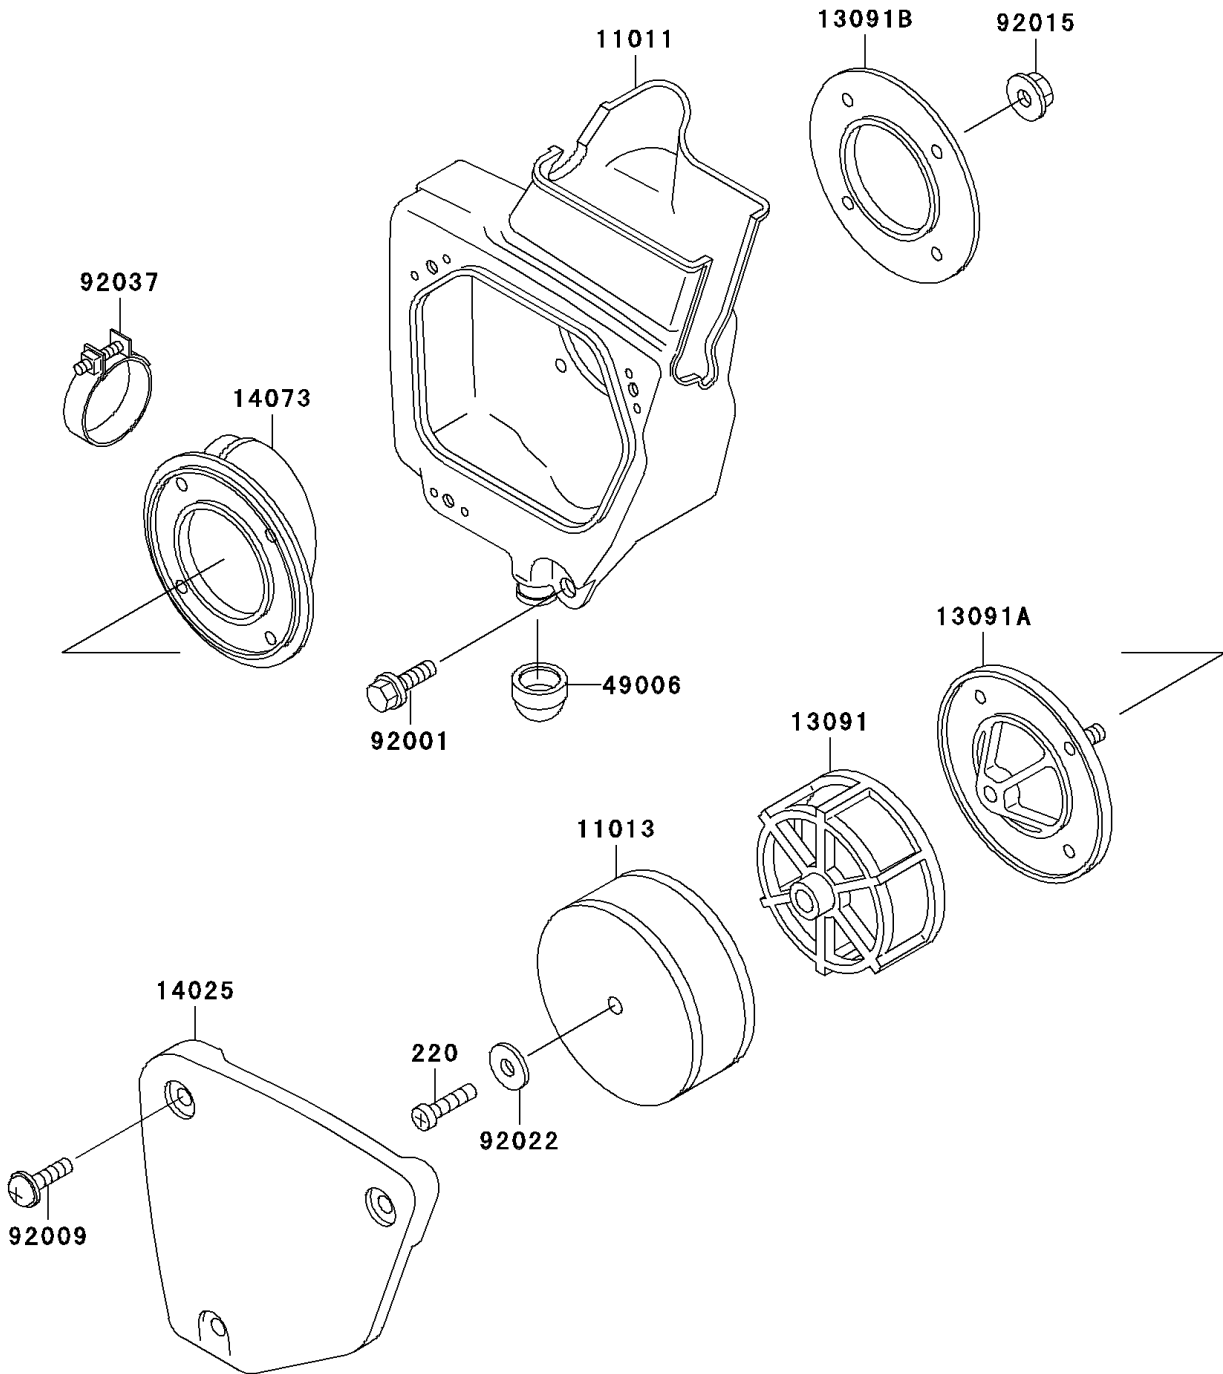

2001 KX60 PARTS DIAGRAM

Air Cleaner

E1130

2001 KX60 PARTS LIST

Air Cleaner

ITEM NAME	PART NUMBER	QUANTITY
SCREW-PAN-CROS,6X25 (Ref # 220)	220B0625	1
CASE-AIR FILTER (Ref # 11011)	11011-1178	1
ELEMENT-AIR FILTER (Ref # 11013)	11013-1121	1
HOLDER,ELEMENT (Ref # 13091)	13091-1336	1
HOLDER,AIR FILTER CASE (Ref # 13091A)	13091-1337	1
HOLDER,AIR FILTER CASE (Ref # 13091B)	13091-1338	1
COVER,AIR FILTER CASE (Ref # 14025)	14025-1958	1
DUCT,AIR FILTER (Ref # 14073)	14073-1191	1
BOOT,AIR FILTER (Ref # 49006)	49006-1156	1
BOLT,W/WASHER,6X12 (Ref # 92001)	92001-1517	1
SCREW,6X14,WHITE (Ref # 92009)	92009-1287	3
NUT,FLANGED,5MM (Ref # 92015)	92015-1259	4
WASHER,6.5X20X1.6 (Ref # 92022)	92022-125	1
CLAMP (Ref # 92037)	92037-1172	1