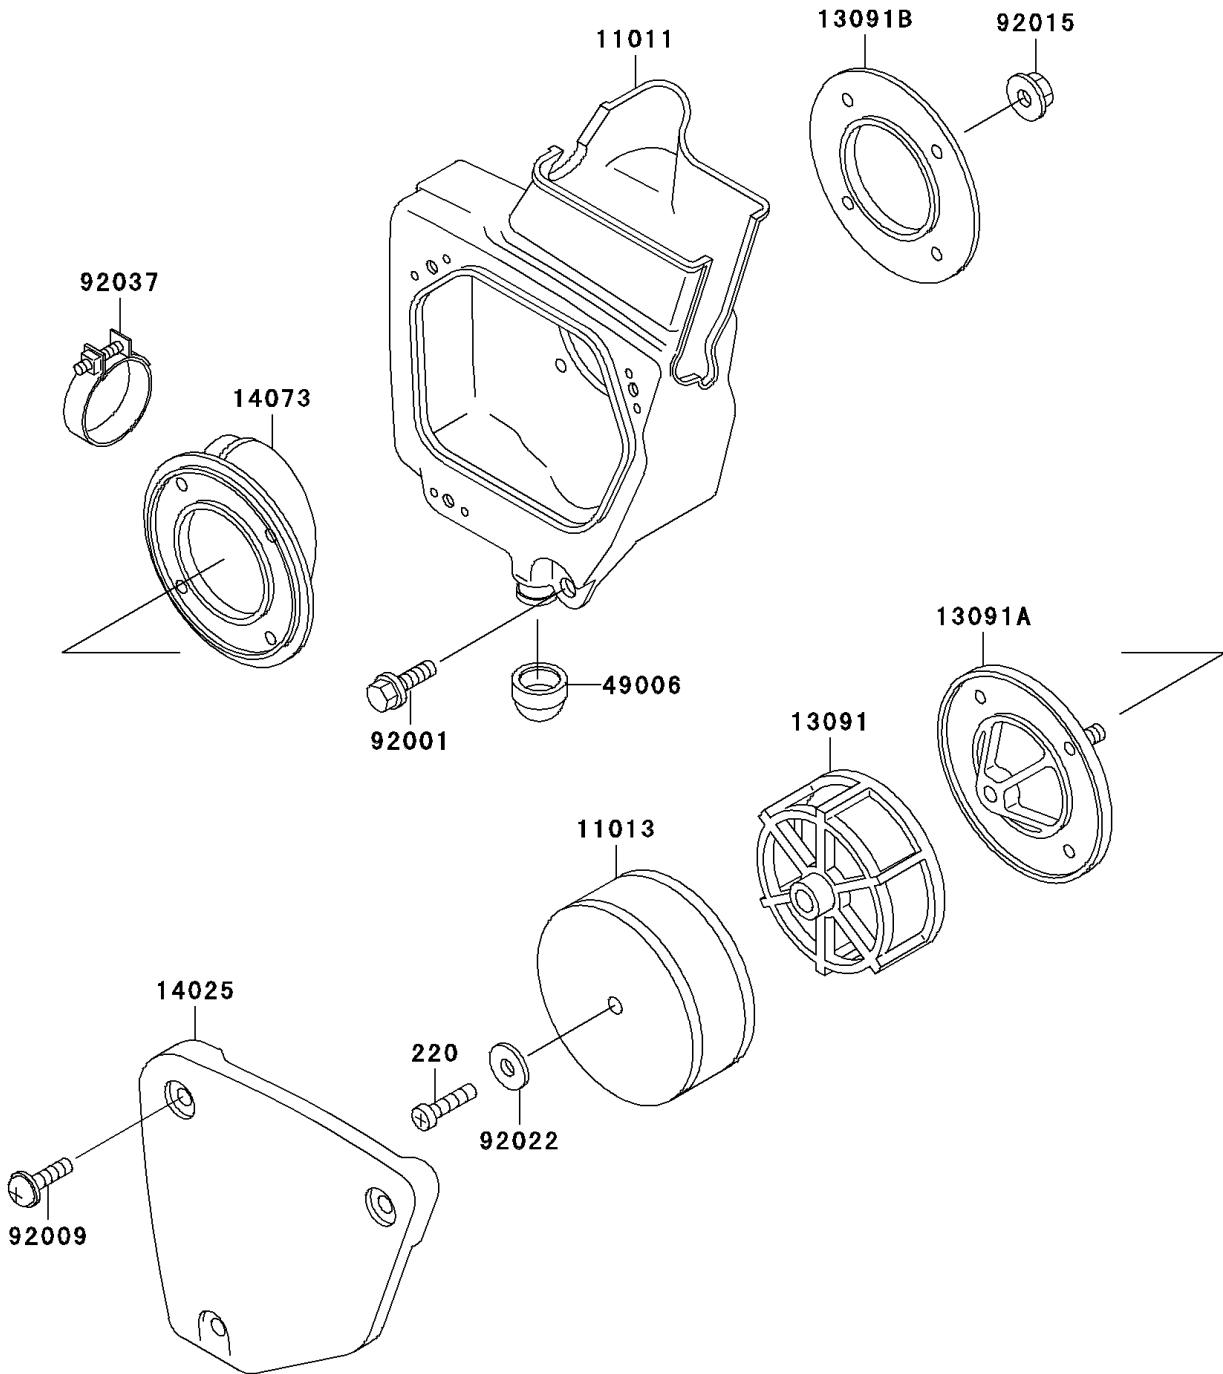

2000 KX60 PARTS DIAGRAM

Air Cleaner

E1130

2000 KX60 PARTS LIST

Air Cleaner

ITEM NAME	PART NUMBER	QUANTITY
SCREW-PAN-CROS,6X25 (Ref # 220)	220B0625	1
CASE-AIR FILTER (Ref # 11011)	11011-1178	1
ELEMENT-AIR FILTER (Ref # 11013)	11013-1121	1
HOLDER,ELEMENT (Ref # 13091)	13091-1336	1
HOLDER,AIR FILTER CASE (Ref # 13091A)	13091-1337	1
HOLDER,AIR FILTER CASE (Ref # 13091B)	13091-1338	1
COVER,AIR FILTER CASE (Ref # 14025)	14025-1958	1
DUCT,AIR FILTER (Ref # 14073)	14073-1191	1
BOOT,AIR FILTER (Ref # 49006)	49006-1156	1
BOLT,W/WASHER,6X12 (Ref # 92001)	92001-1517	1
SCREW,6X14,WHITE (Ref # 92009)	92009-1287	3
NUT,FLANGED,5MM (Ref # 92015)	92015-1259	4
WASHER,6.5X20X1.6 (Ref # 92022)	92022-125	1
CLAMP (Ref # 92037)	92037-1172	1