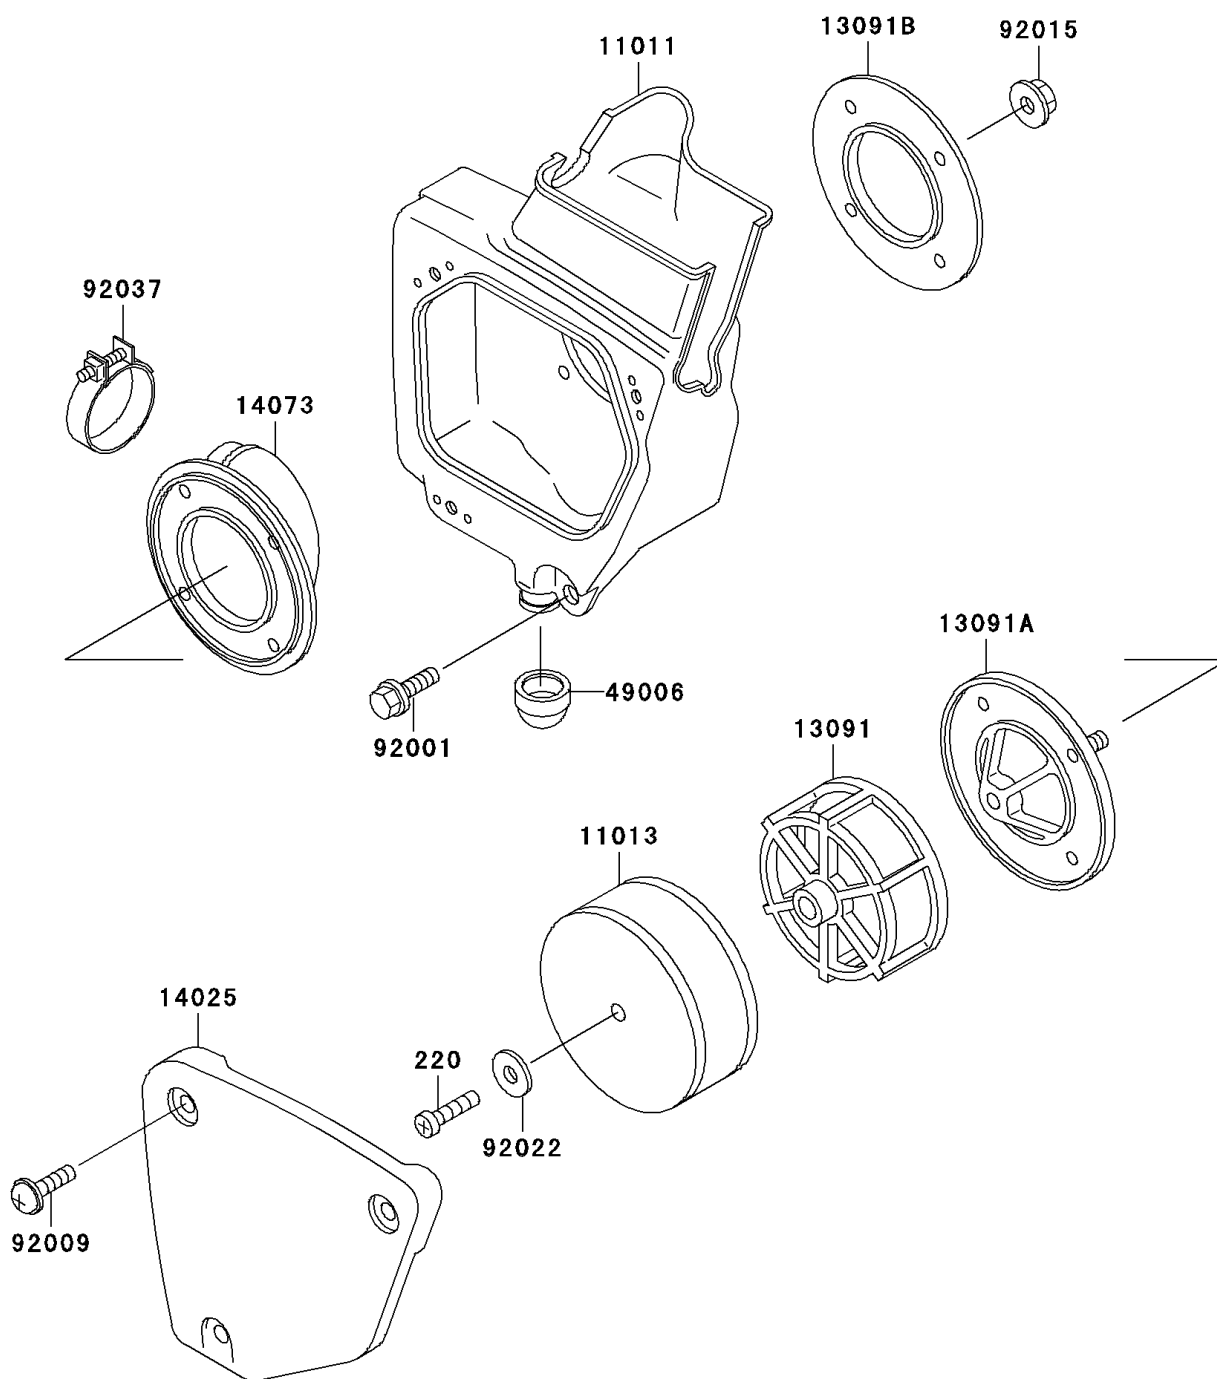

2000 KX60 PARTS DIAGRAM

Air Cleaner

E1130

2000 KX60 PARTS LIST

Air Cleaner

ITEM NAME	PART NUMBER	QUANTITY
SCREW-PAN-CROS,6X25 (Ref # 220)	220B0625	1
CASE-AIR FILTER (Ref # 11011)	11011-1178	1
ELEMENT-AIR FILTER (Ref # 11013)	11013-1121	1
HOLDER,ELEMENT (Ref # 13091)	13091-1336	1
HOLDER,AIR FILTER CASE (Ref # 13091A)	13091-1337	1
HOLDER,AIR FILTER CASE (Ref # 13091B)	13091-1338	1
COVER,AIR FILTER CASE (Ref # 14025)	14025-1958	1
DUCT,AIR FILTER (Ref # 14073)	14073-1191	1
BOOT,AIR FILTER (Ref # 49006)	49006-1156	1
BOLT,W/WASHER,6X12 (Ref # 92001)	92001-1517	1
SCREW,6X14,WHITE (Ref # 92009)	92009-1287	1
NUT,FLANGED,5MM (Ref # 92015)	92015-1259	1
WASHER,6.5X20X1.6 (Ref # 92022)	92022-125	1
CLAMP (Ref # 92037)	92037-1172	1