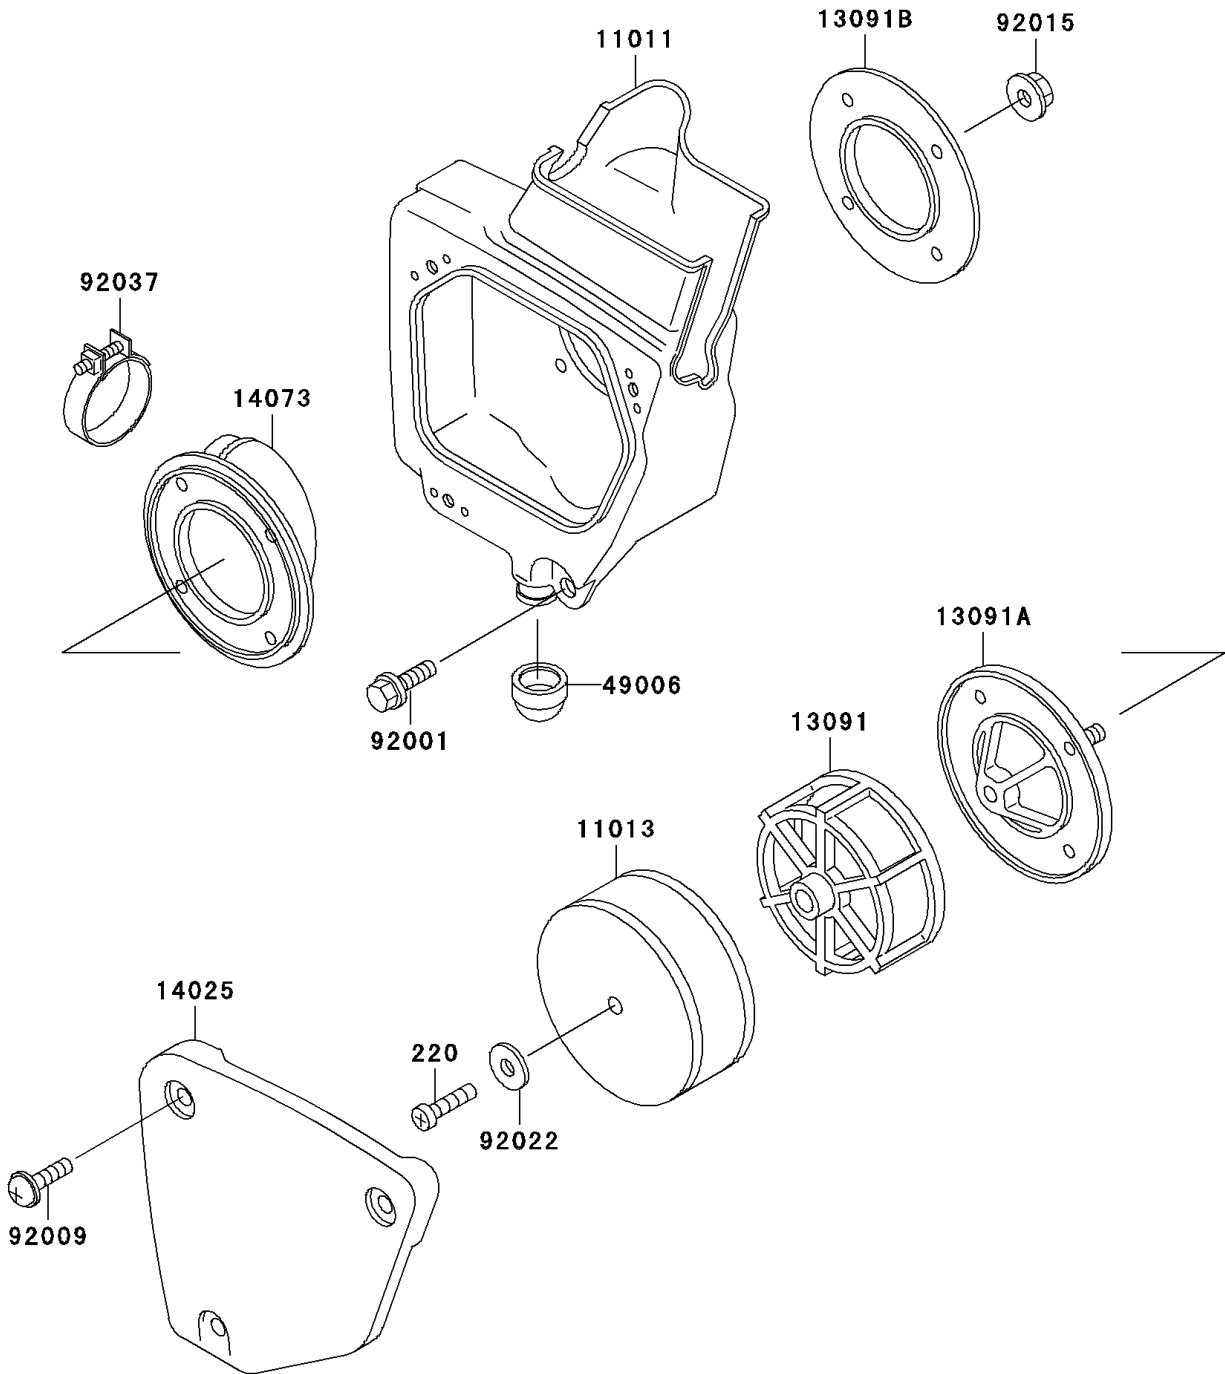

# 1999 KX60 PARTS DIAGRAM

Air Cleaner

E1130

# 1999 KX60 PARTS LIST

## Air Cleaner

| ITEM NAME                             | PART NUMBER | QUANTITY |
|---------------------------------------|-------------|----------|
| SCREW-PAN-CROS,6X25 (Ref # 220)       | 220B0625    | 1        |
| CASE-AIR FILTER (Ref # 11011)         | 11011-1178  | 1        |
| ELEMENT-AIR FILTER (Ref # 11013)      | 11013-1121  | 1        |
| HOLDER,ELEMENT (Ref # 13091)          | 13091-1336  | 1        |
| HOLDER,AIR FILTER CASE (Ref # 13091A) | 13091-1337  | 1        |
| HOLDER,AIR FILTER CASE (Ref # 13091B) | 13091-1338  | 1        |
| COVER,AIR FILTER CASE (Ref # 14025)   | 14025-1958  | 1        |
| DUCT,AIR FILTER (Ref # 14073)         | 14073-1191  | 1        |
| BOOT,AIR FILTER (Ref # 49006)         | 49006-1156  | 1        |
| BOLT,W/WASHER,6X12 (Ref # 92001)      | 92001-1517  | 1        |
| SCREW,6X14,WHITE (Ref # 92009)        | 92009-1287  | 3        |
| NUT,FLANGED,5MM (Ref # 92015)         | 92015-1259  | 4        |
| WASHER,6.5X20X1.6 (Ref # 92022)       | 92022-125   | 1        |
| CLAMP (Ref # 92037)                   | 92037-1172  | 1        |