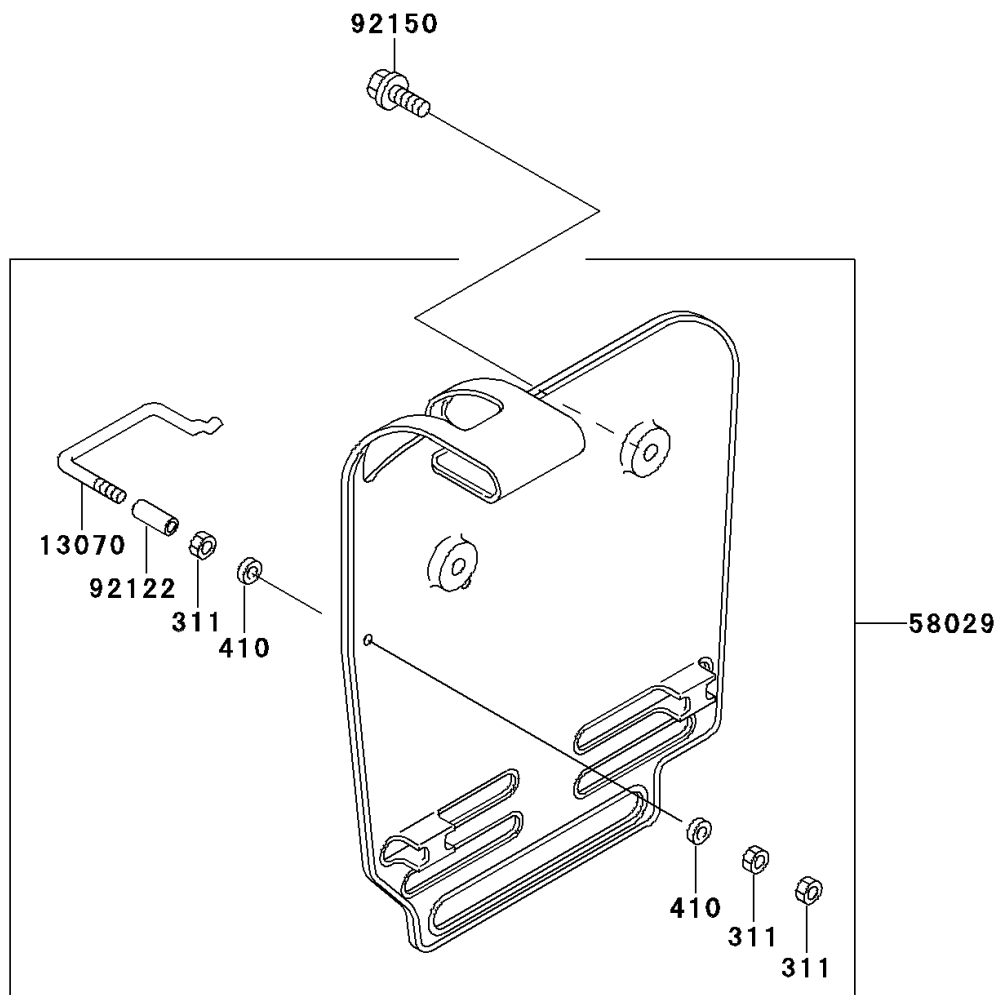

1998 KX60 PARTS DIAGRAM

Accessory

F2910

92072

92072

1998 KX60 PARTS LIST

Accessory

ITEM NAME	PART NUMBER	QUANTITY
NUT-HEX (Ref # 311)	311B0300	1
WASHER-PLAIN-SMALL,3MM (Ref # 410)	410B0300	1
GUIDE,CABLE (Ref # 13070)	13070-1031	1
PLATE-NUMBER,P.WHITE (Ref # 58029)	58029-1054-6F	1
BAND,L=149 (Ref # 92072)	92072-031	1
ROLLER,CABLE GUIDE (Ref # 92122)	92122-1011	1
BOLT,6X14 (Ref # 92150)	92150-1340	1