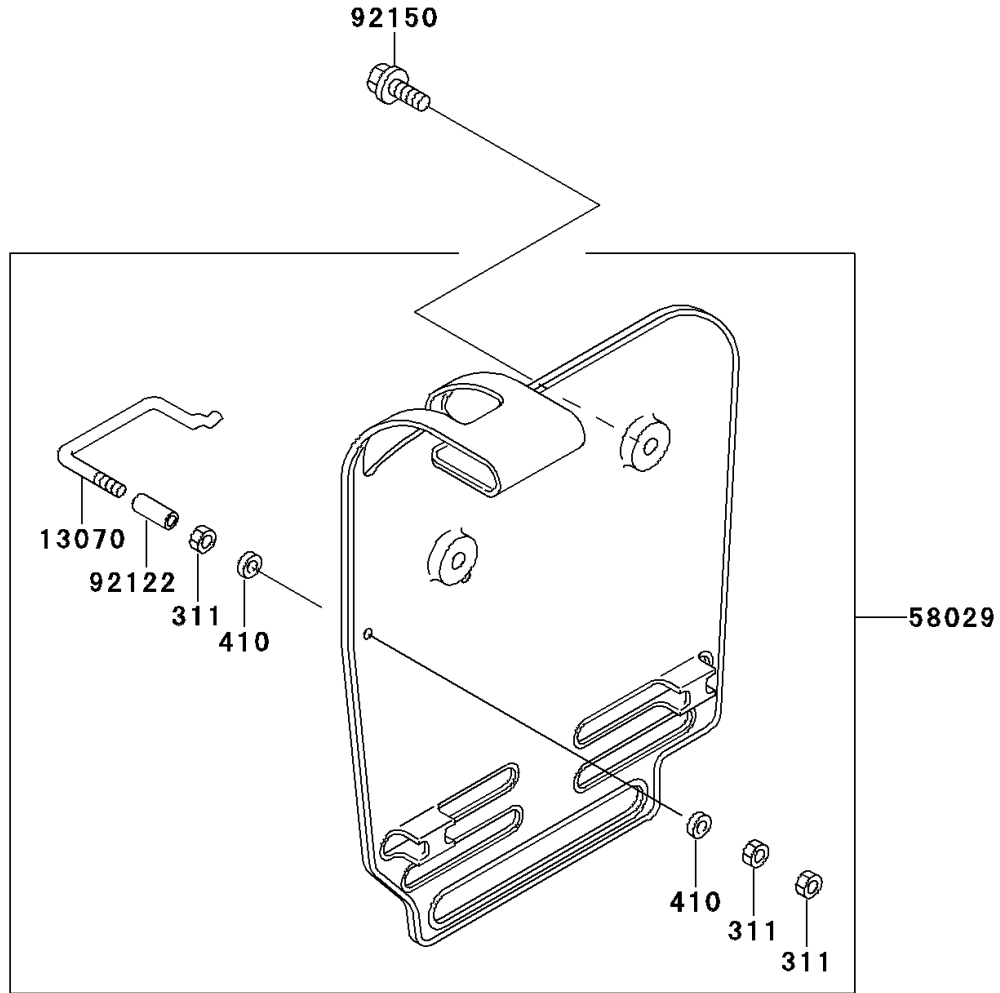

# 1997 KX60 PARTS DIAGRAM

Accessory

F2910

92072

92072

# 1997 KX60 PARTS LIST

## Accessory

ITEM NAME	PART NUMBER	QUANTITY
NUT-HEX (Ref # 311)	311B0300	3
WASHER-PLAIN-SMALL,3MM (Ref # 410)	410B0300	2
GUIDE,CABLE (Ref # 13070)	13070-1031	1
PLATE-NUMBER,P.WHITE (Ref # 58029)	58029-1054-6F	1
BAND,L=149 (Ref # 92072)	92072-031	2
ROLLER,CABLE GUIDE (Ref # 92122)	92122-1011	1
BOLT,6X14 (Ref # 92150)	92150-1340	2