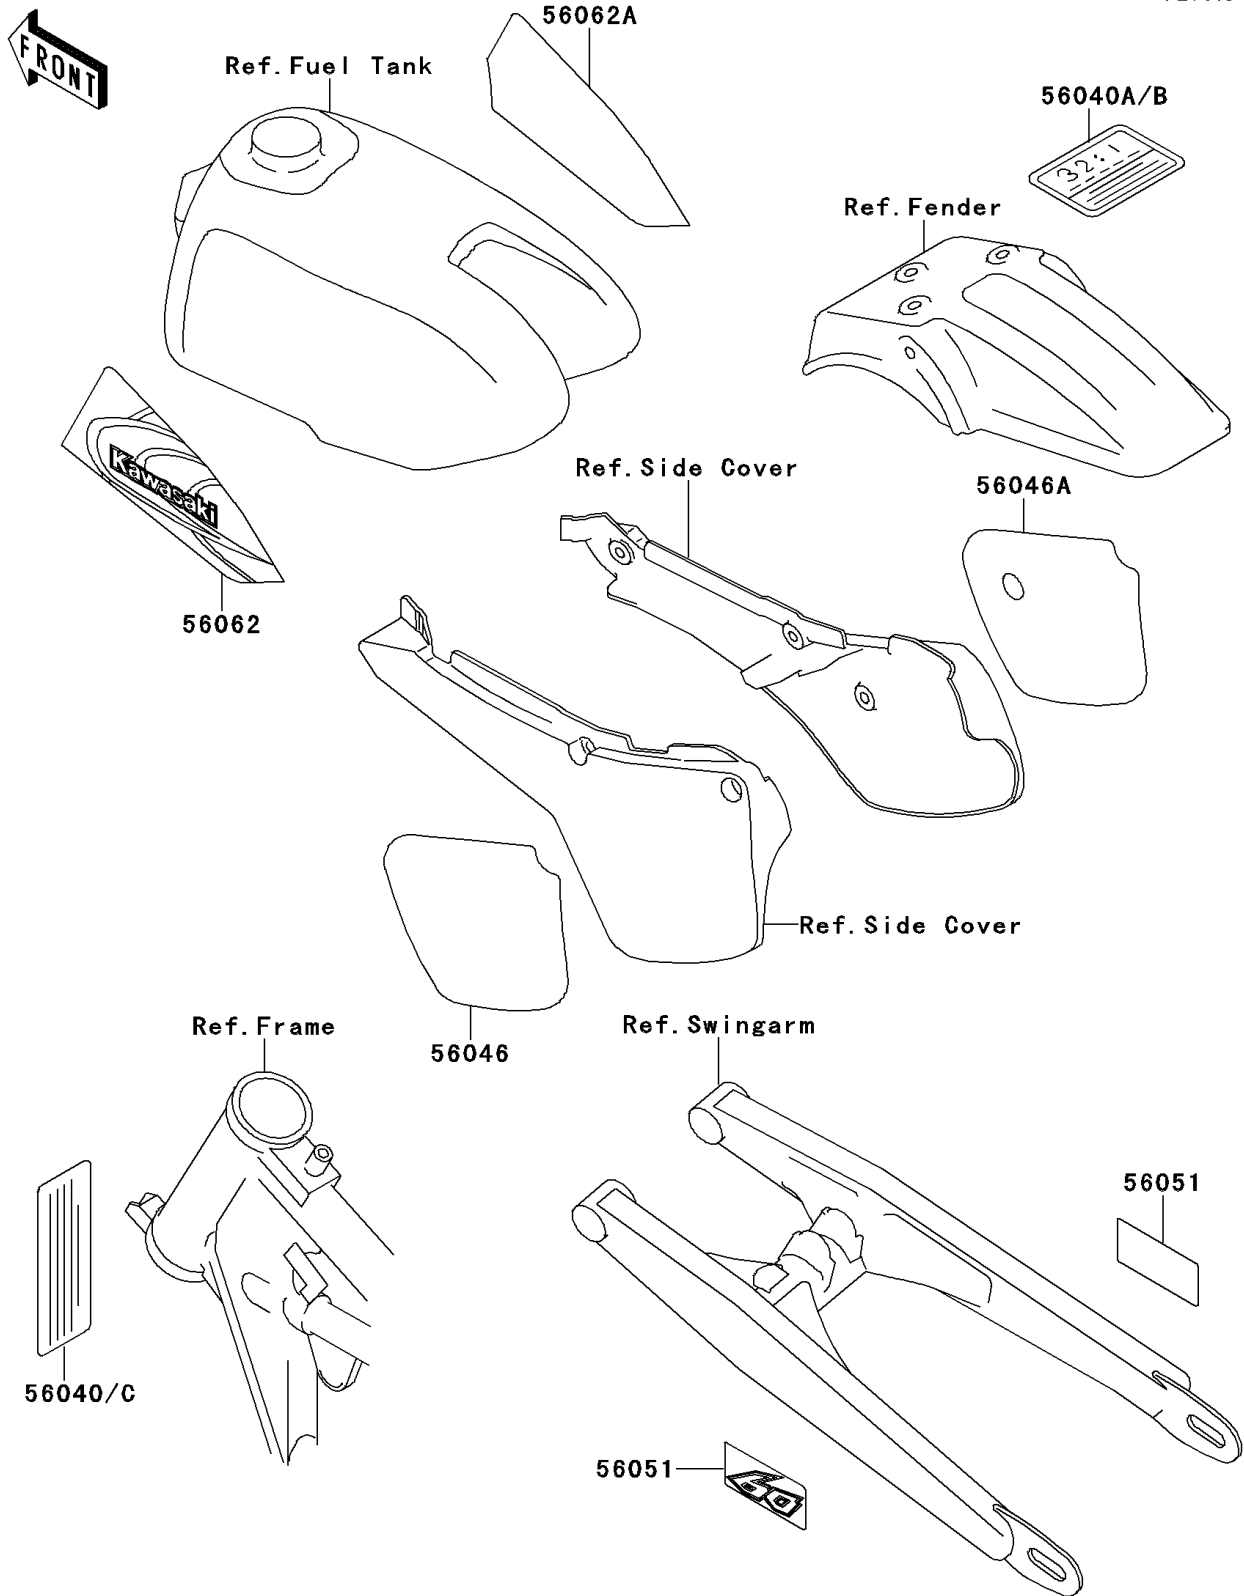

## 1998 KX60 PARTS DIAGRAM

Labels(KX60-B14)

F2860D

## 1998 KX60 PARTS LIST

Labels(KX60-B14)

ITEM NAME	PART NUMBER	QUANTITY
PATTERN,SIDE COVER,LH (Ref # 56046)	56046-1705	1
PATTERN,SIDE COVER,RH (Ref # 56046A)	56046-1706	1
MARK,SWING ARM,60 (Ref # 56051)	56051-1659	1
PATTERN,FUEL TANK,LH (Ref # 56062)	56062-1159	1
PATTERN,FUEL TANK,RH (Ref # 56062A)	56062-1160	1
LABEL-WARNING,NOISE (Ref # 56040)	56040-1101	1
LABEL-WARNING,GASOLINE/OIL (Ref # 56040A)	56040-1129	1
LABEL-WARNING,GASOLINE/OIL (Ref # 56040B)	56040-1306	1
LABEL-WARNING,WARRANTY (Ref # 56040C)	56040-1335	1