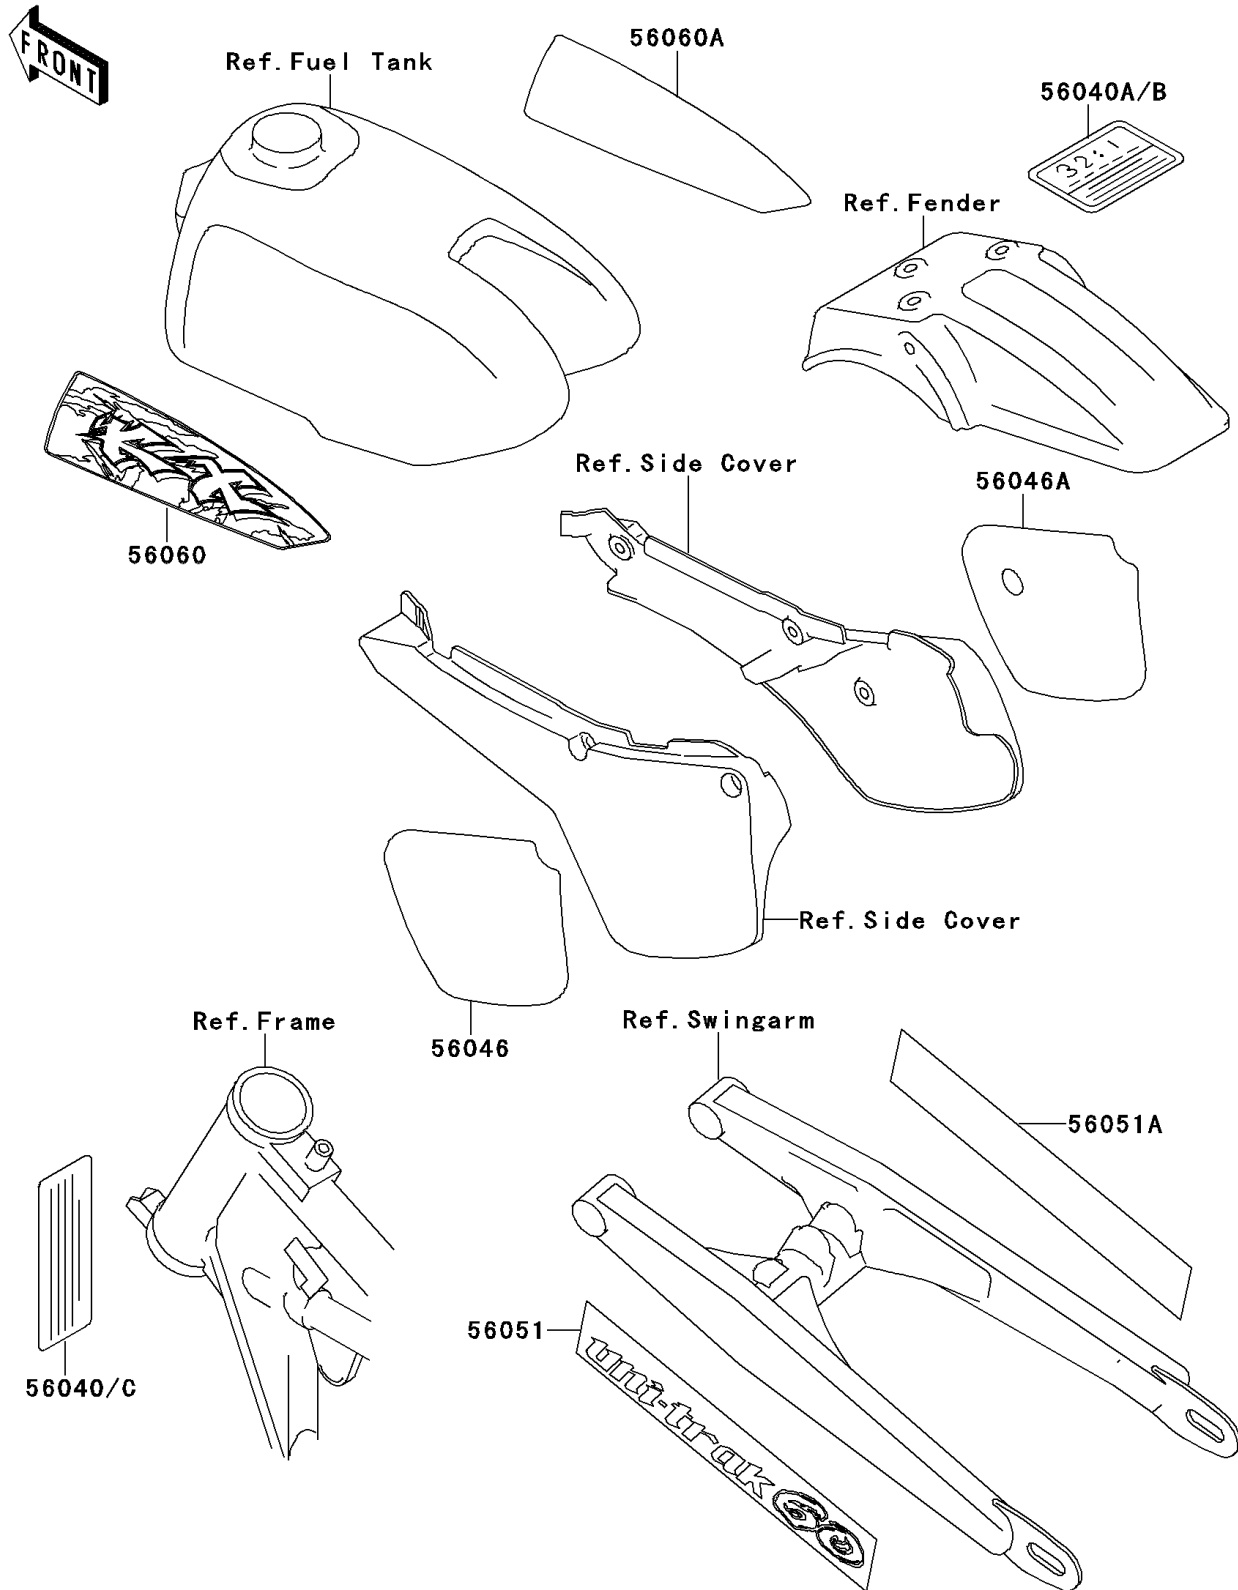

1994 KX60 PARTS DIAGRAM

Labels(KX60-B10)

F2860

1994 KX60 PARTS LIST

Labels(KX60-B10)

ITEM NAME	PART NUMBER	QUANTITY
PATTERN,SIDE COVER,LH (Ref # 56046)	56046-1705	1
PATTERN,SIDE COVER,RH (Ref # 56046A)	56046-1706	1
MARK,SWING ARM,LH,UNI-TRAK 60 (Ref # 56051)	56051-1034	1
MARK,SWING ARM,RH,60 UNI-TRAK (Ref # 56051A)	56051-1035	1
PATTERN,FUEL TANK,LH (Ref # 56060)	56060-1722	1
PATTERN,FUEL TANK,RH (Ref # 56060A)	56060-1723	1
LABEL-WARNING,NOISE (Ref # 56040)	56040-1101	1
LABEL-WARNING,GASOLINE/OIL (Ref # 56040A)	56040-1129	1
LABEL-WARNING,GASOLINE/OIL (Ref # 56040B)	56040-1306	1
LABEL-WARNING,WARRANTY (Ref # 56040C)	56040-1335	1