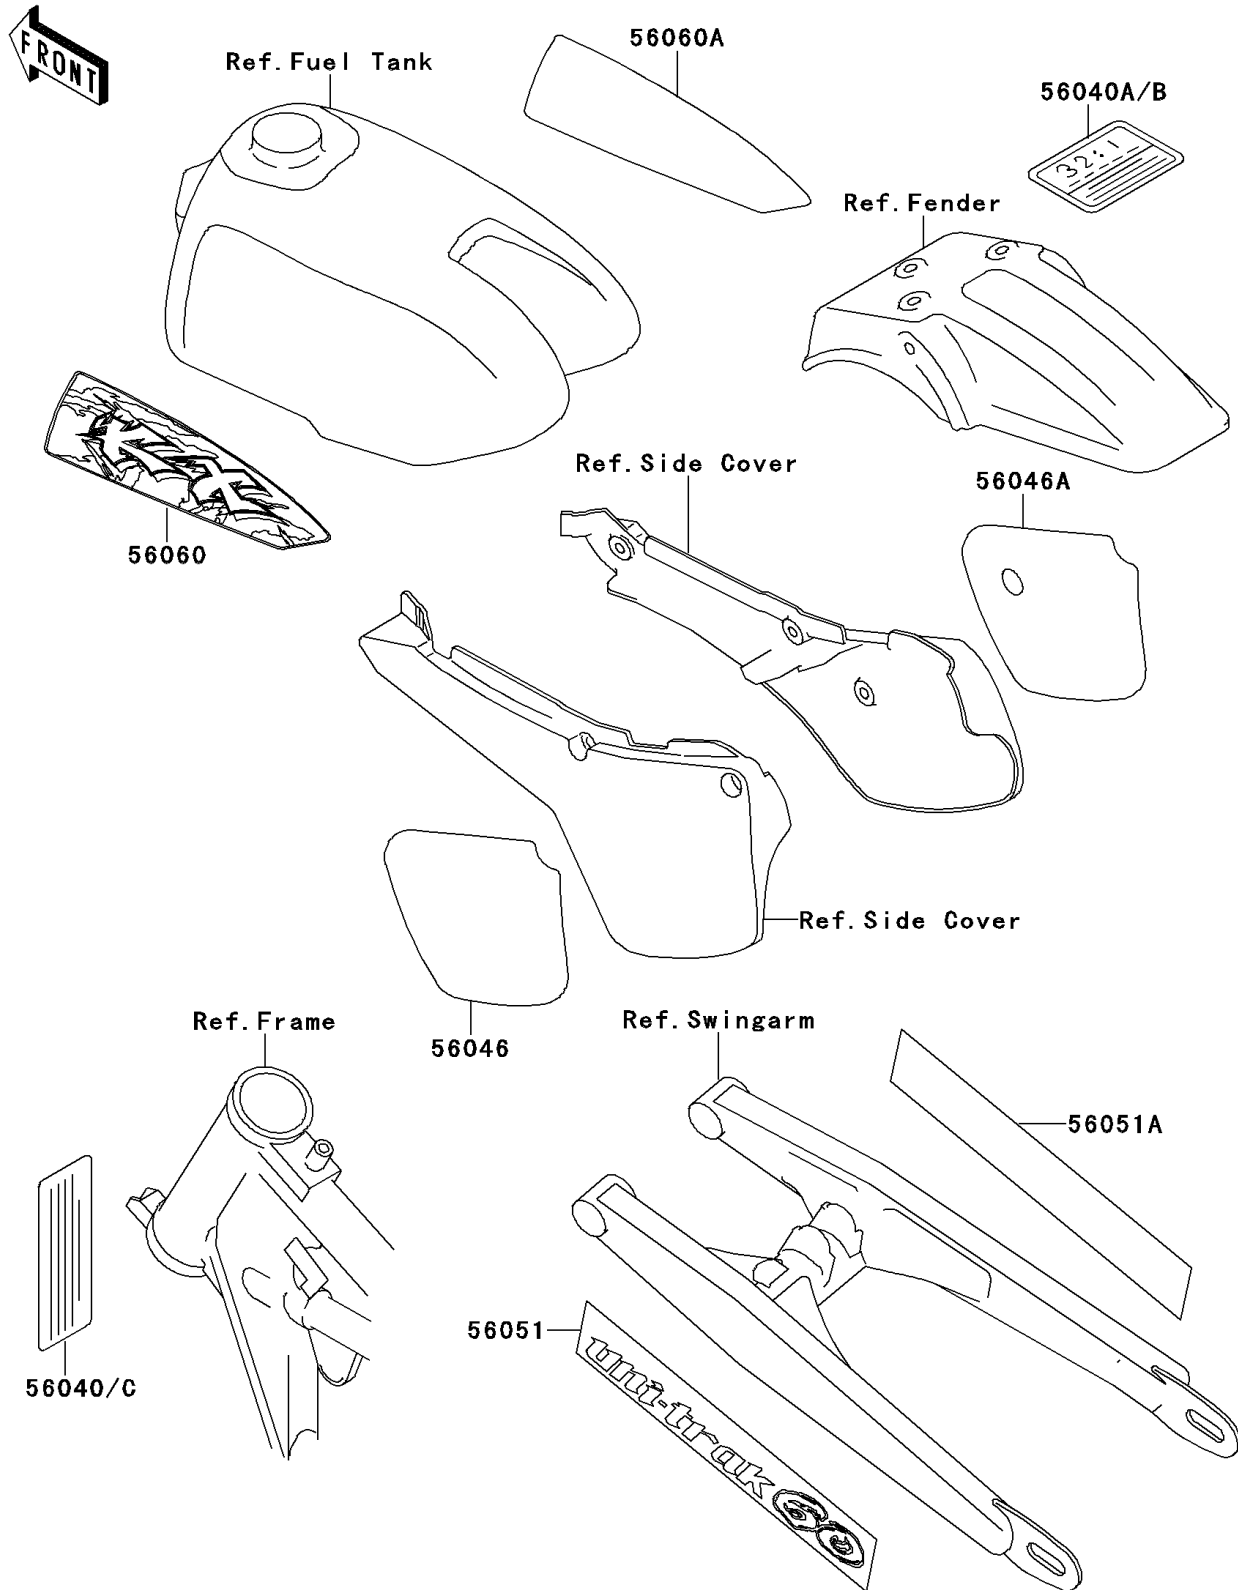

# 1994 KX60 PARTS DIAGRAM

Labels(KX60-B10)

F2860

# 1994 KX60 PARTS LIST

Labels(KX60-B10)

ITEM NAME	PART NUMBER	QUANTITY
PATTERN,SIDE COVER,LH (Ref # 56046)	56046-1705	1
PATTERN,SIDE COVER,RH (Ref # 56046A)	56046-1706	1
MARK,SWING ARM,LH,UNI-TRAK 60 (Ref # 56051)	56051-1034	1
MARK,SWING ARM,RH,60 UNI-TRAK (Ref # 56051A)	56051-1035	1
PATTERN,FUEL TANK,LH (Ref # 56060)	56060-1722	1
PATTERN,FUEL TANK,RH (Ref # 56060A)	56060-1723	1
LABEL-WARNING,NOISE (Ref # 56040)	56040-1101	1
LABEL-WARNING,GASOLINE/OIL (Ref # 56040A)	56040-1129	1
LABEL-WARNING,GASOLINE/OIL (Ref # 56040B)	56040-1306	1
LABEL-WARNING,WARRANTY (Ref # 56040C)	56040-1335	1