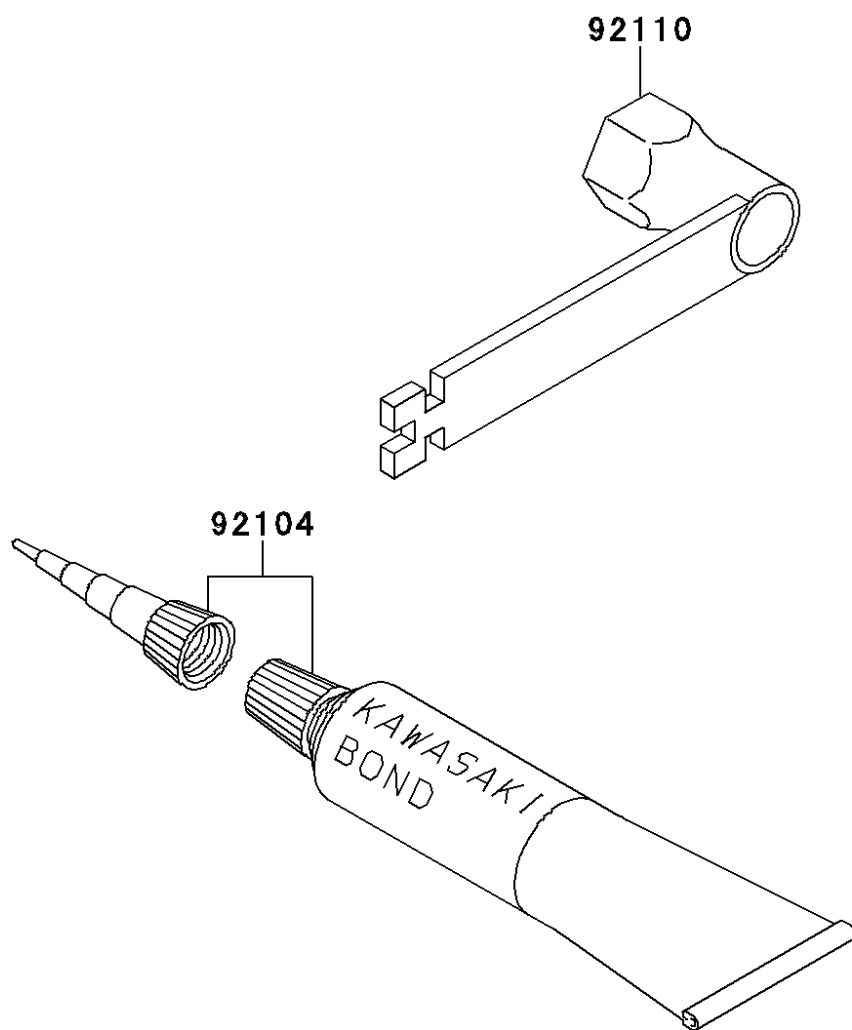

## 1998 KX60 PARTS DIAGRAM

Owner's Tools

F2810

## 1998 KX60 PARTS LIST

Owner's Tools

ITEM NAME	PART NUMBER	QUANTITY
GASKET-LIQUID,TUBE,100G,SILVER (Ref # 92104)	92104-002	1
TOOL-WRENCH,BOX,21MM&SPOKE (Ref # 92110)	92110-1119	1