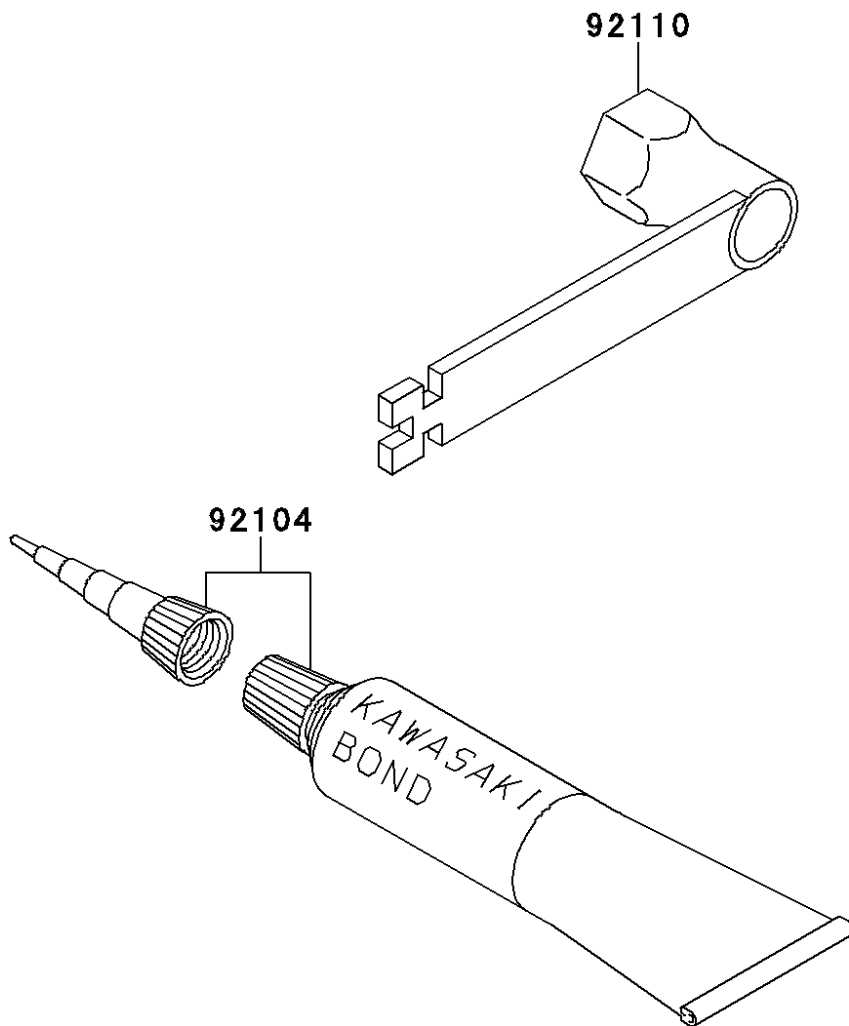

1997 KX60 PARTS DIAGRAM

Owner's Tools

F2810

1997 KX60 PARTS LIST

Owner's Tools

ITEM NAME	PART NUMBER	QUANTITY
GASKET-LIQUID,TUBE,100G,SILVER (Ref # 92104)	92104-002	1
TOOL-WRENCH,BOX,21MM&SPOKE (Ref # 92110)	92110-1119	1