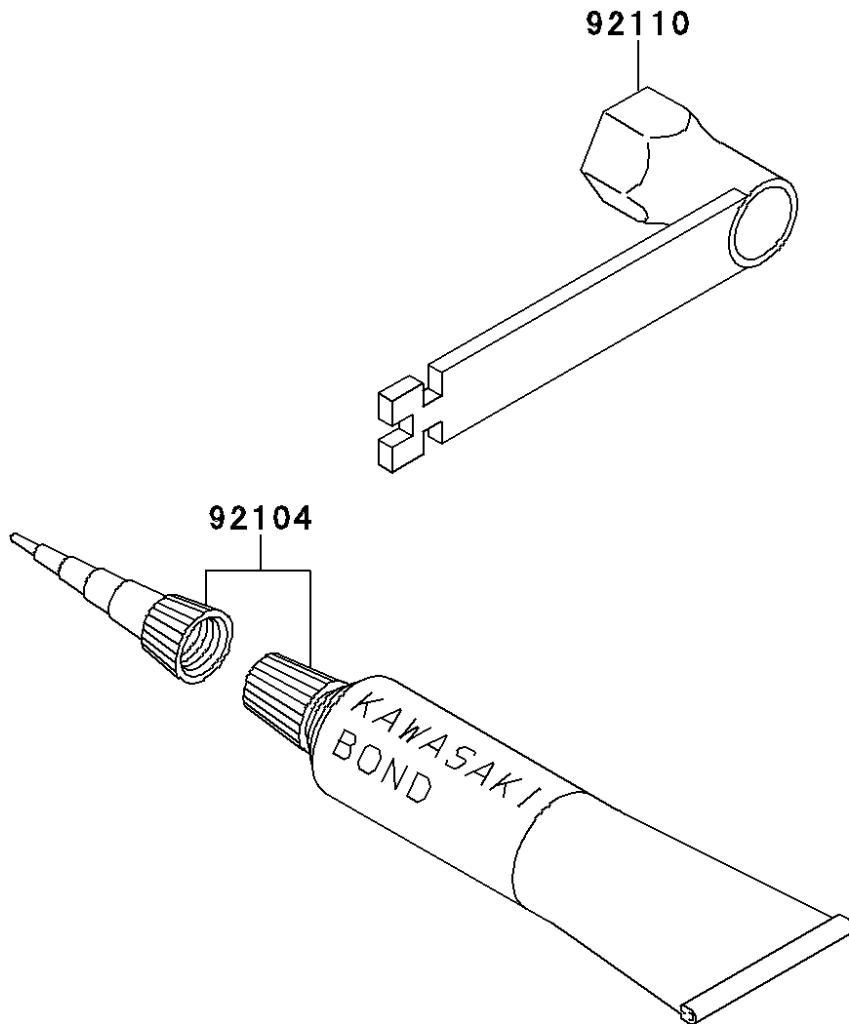

# 1997 KX60 PARTS DIAGRAM

Owner's Tools

F2810

## 1997 KX60 PARTS LIST

### Owner's Tools

<b>ITEM NAME</b>	<b>PART NUMBER</b>	<b>QUANTITY</b>
GASKET-LIQUID,TUBE,100G,SILVER (Ref # 92104)	92104-002	1
TOOL-WRENCH,BOX,21MM&SPOKE (Ref # 92110)	92110-1119	1