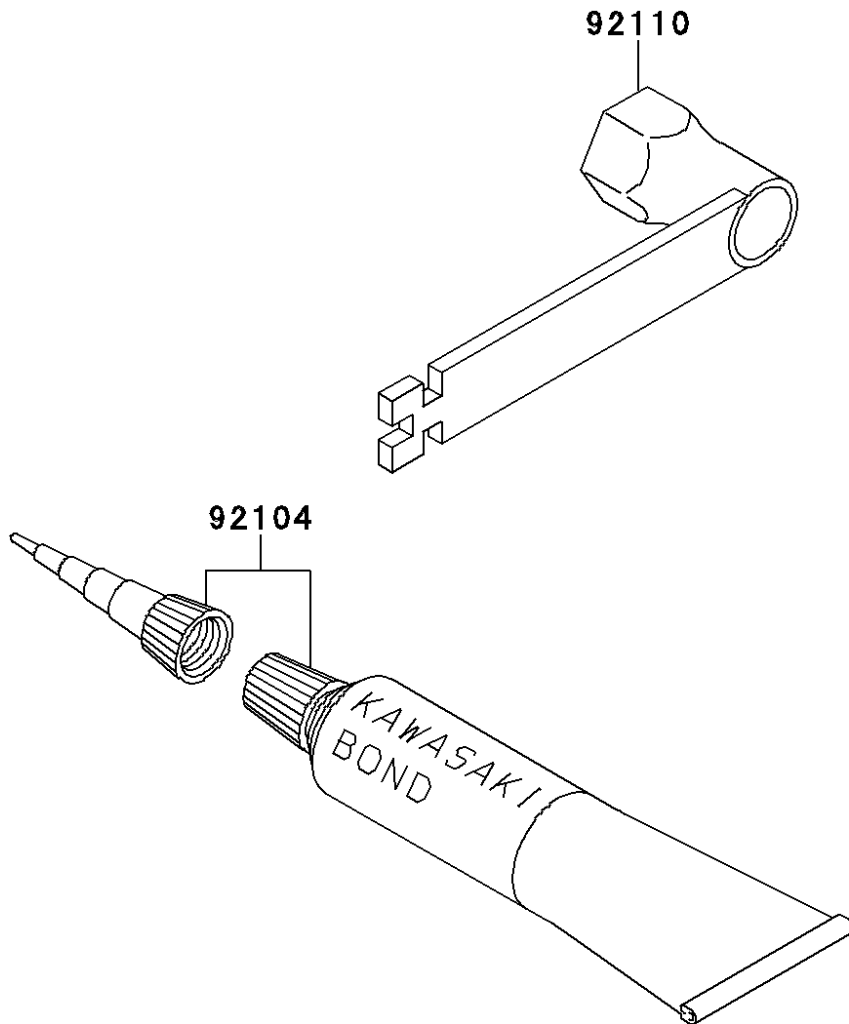

1994 KX60 PARTS DIAGRAM

Owner's Tools

F2810

1994 KX60 PARTS LIST

Owner's Tools

ITEM NAME	PART NUMBER	QUANTITY
GASKET-LIQUID,TUBE,100G,SILVER (Ref # 92104)	92104-002	1
TOOL-WRENCH,BOX,21MM&SPOKE (Ref # 92110)	92110-1119	1