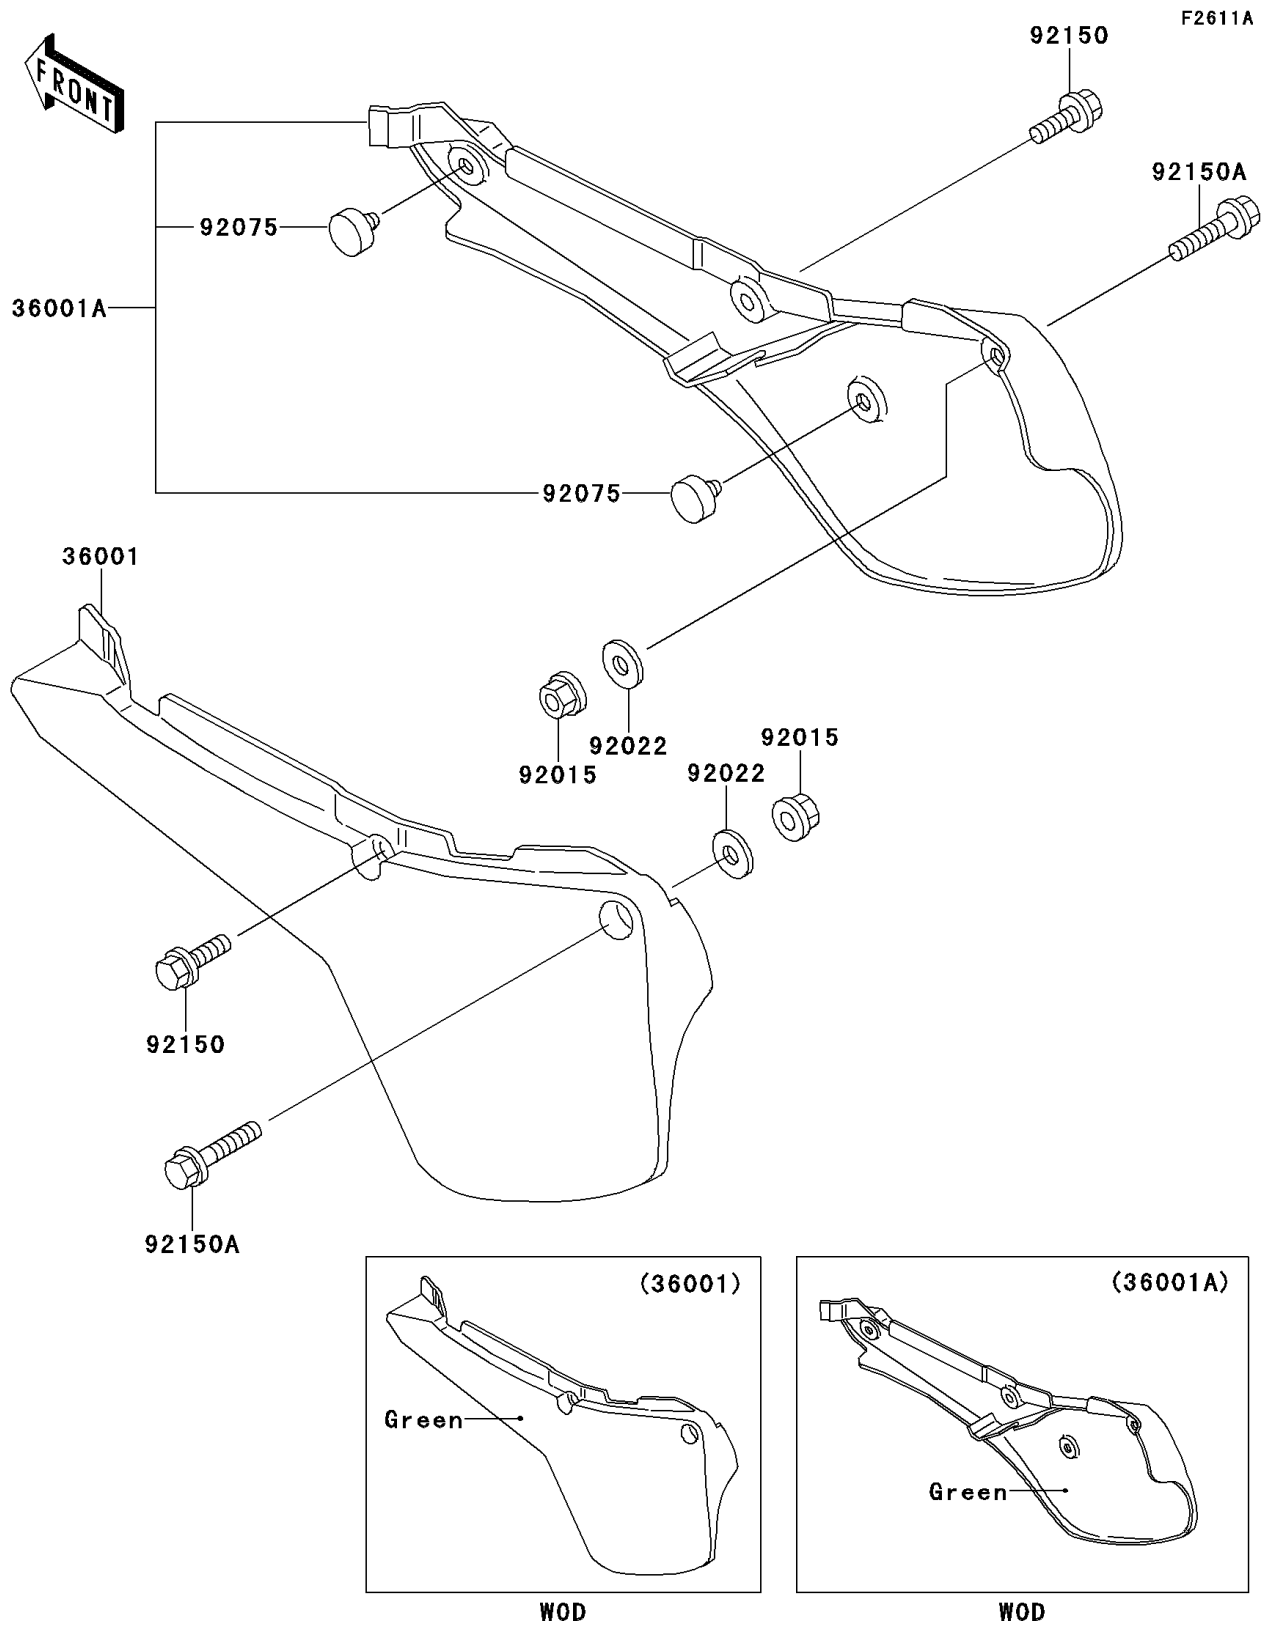

1998 KX60 PARTS DIAGRAM

Side Covers(KX60-B12/B13/B14)

1998 KX60 PARTS LIST

Side Covers(KX60-B12/B13/B14)

ITEM NAME	PART NUMBER	QUANTITY
COVER-SIDE,LH,L.GREEN (Ref # 36001)	36001-1398-6W	1
COVER-SIDE,RH,L.GREEN (Ref # 36001A)	36001-1399-6W	1
NUT,LOCK,FLANGED,6MM (Ref # 92015)	92015-1339	1
WASHER,7X16X1.2 (Ref # 92022)	92022-024	1
DAMPER (Ref # 92075)	92075-1598	1
BOLT,6X14 (Ref # 92150)	92150-1340	1
BOLT,FLANGED,6X30 (Ref # 92150A)	92150-1486	1