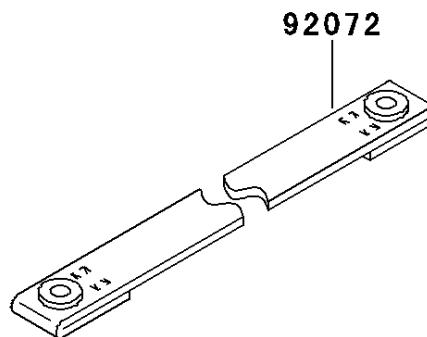

1998 KX60 PARTS DIAGRAM

Seat

F2510

53001/A/B/C

92072

1998 KX60 PARTS LIST

Seat

ITEM NAME	PART NUMBER	QUANTITY
SEAT-ASSY, GREEN (Ref # 53001C)	53001-1848-MF	1
BAND (Ref # 92072)	92072-1055	1