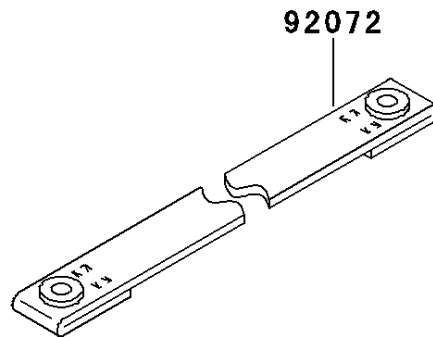

1997 KX60 PARTS DIAGRAM

Seat

F2510

1997 KX60 PARTS LIST

Seat

ITEM NAME	PART NUMBER	QUANTITY
SEAT-ASSY,J.S.VIOLET (Ref # 53001A)	53001-1771-LW	1
BAND (Ref # 92072)	92072-1055	1