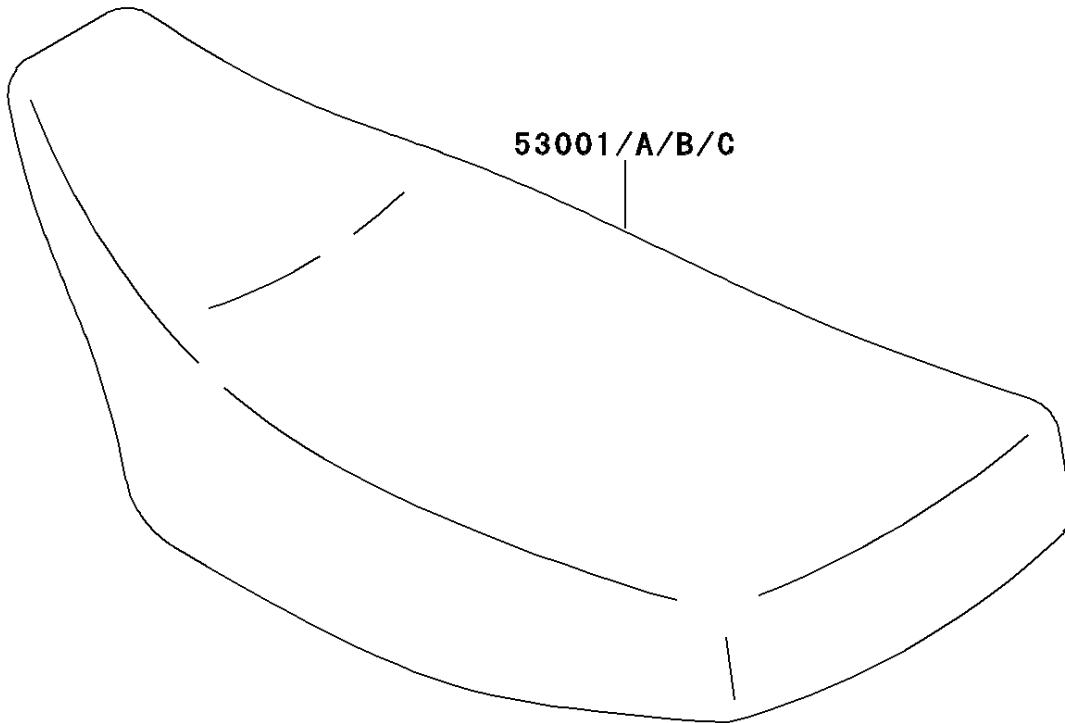

1997 KX60 PARTS DIAGRAM

Seat

F2510

1997 KX60 PARTS LIST

Seat

ITEM NAME	PART NUMBER	QUANTITY
SEAT-ASSY,J.S.VIOLET (Ref # 53001A)	53001-1771-LW	1
BAND (Ref # 92072)	92072-1055	1