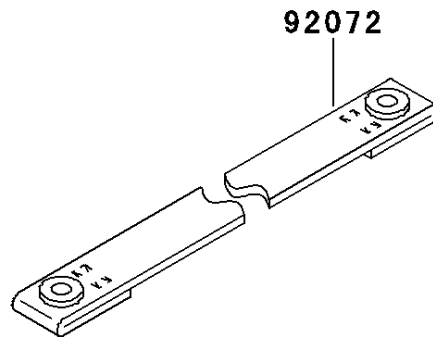

# 1997 KX60 PARTS DIAGRAM

Seat

F2510

# 1997 KX60 PARTS LIST

Seat

<b>ITEM NAME</b>	<b>PART NUMBER</b>	<b>QUANTITY</b>
SEAT-ASSY,J.S.VIOLET (Ref # 53001A)	53001-1771-LW	1
BAND (Ref # 92072)	92072-1055	1