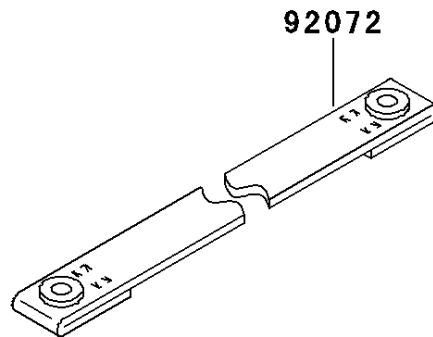

# 1994 KX60 PARTS DIAGRAM

Seat

F2510

## Seat

ITEM NAME	PART NUMBER	QUANTITY
SEAT-ASSY,VIOLET (Ref # 53001)	53001-1732-PN	1
BAND (Ref # 92072)	92072-1055	1