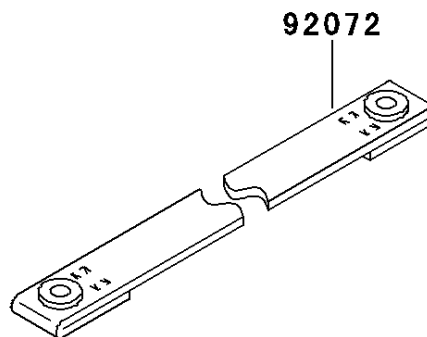

1994 KX60 PARTS DIAGRAM

Seat

F2510

53001/A/B/C

92072

1994 KX60 PARTS LIST

Seat

ITEM NAME	PART NUMBER	QUANTITY
SEAT-ASSY,VIOLET (Ref # 53001)	53001-1732-PN	1
BAND (Ref # 92072)	92072-1055	1