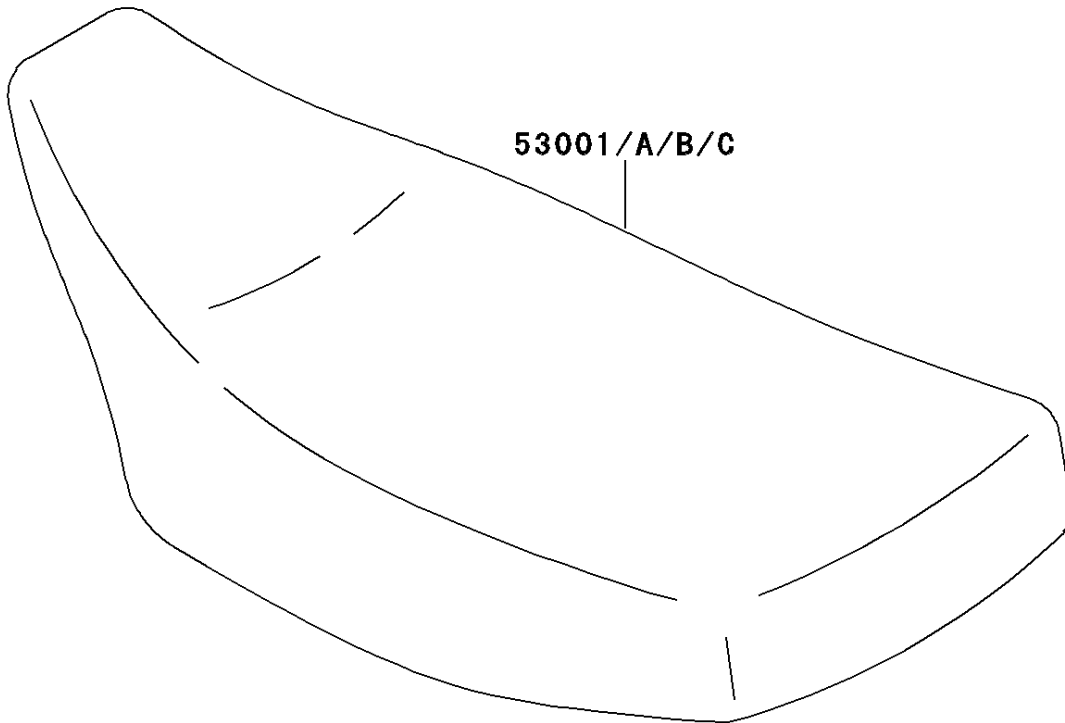

# 1994 KX60 PARTS DIAGRAM

Seat

F2510

# 1994 KX60 PARTS LIST

## Seat

ITEM NAME	PART NUMBER	QUANTITY
SEAT-ASSY,VIOLET (Ref # 53001)	53001-1732-PN	1
BAND (Ref # 92072)	92072-1055	1