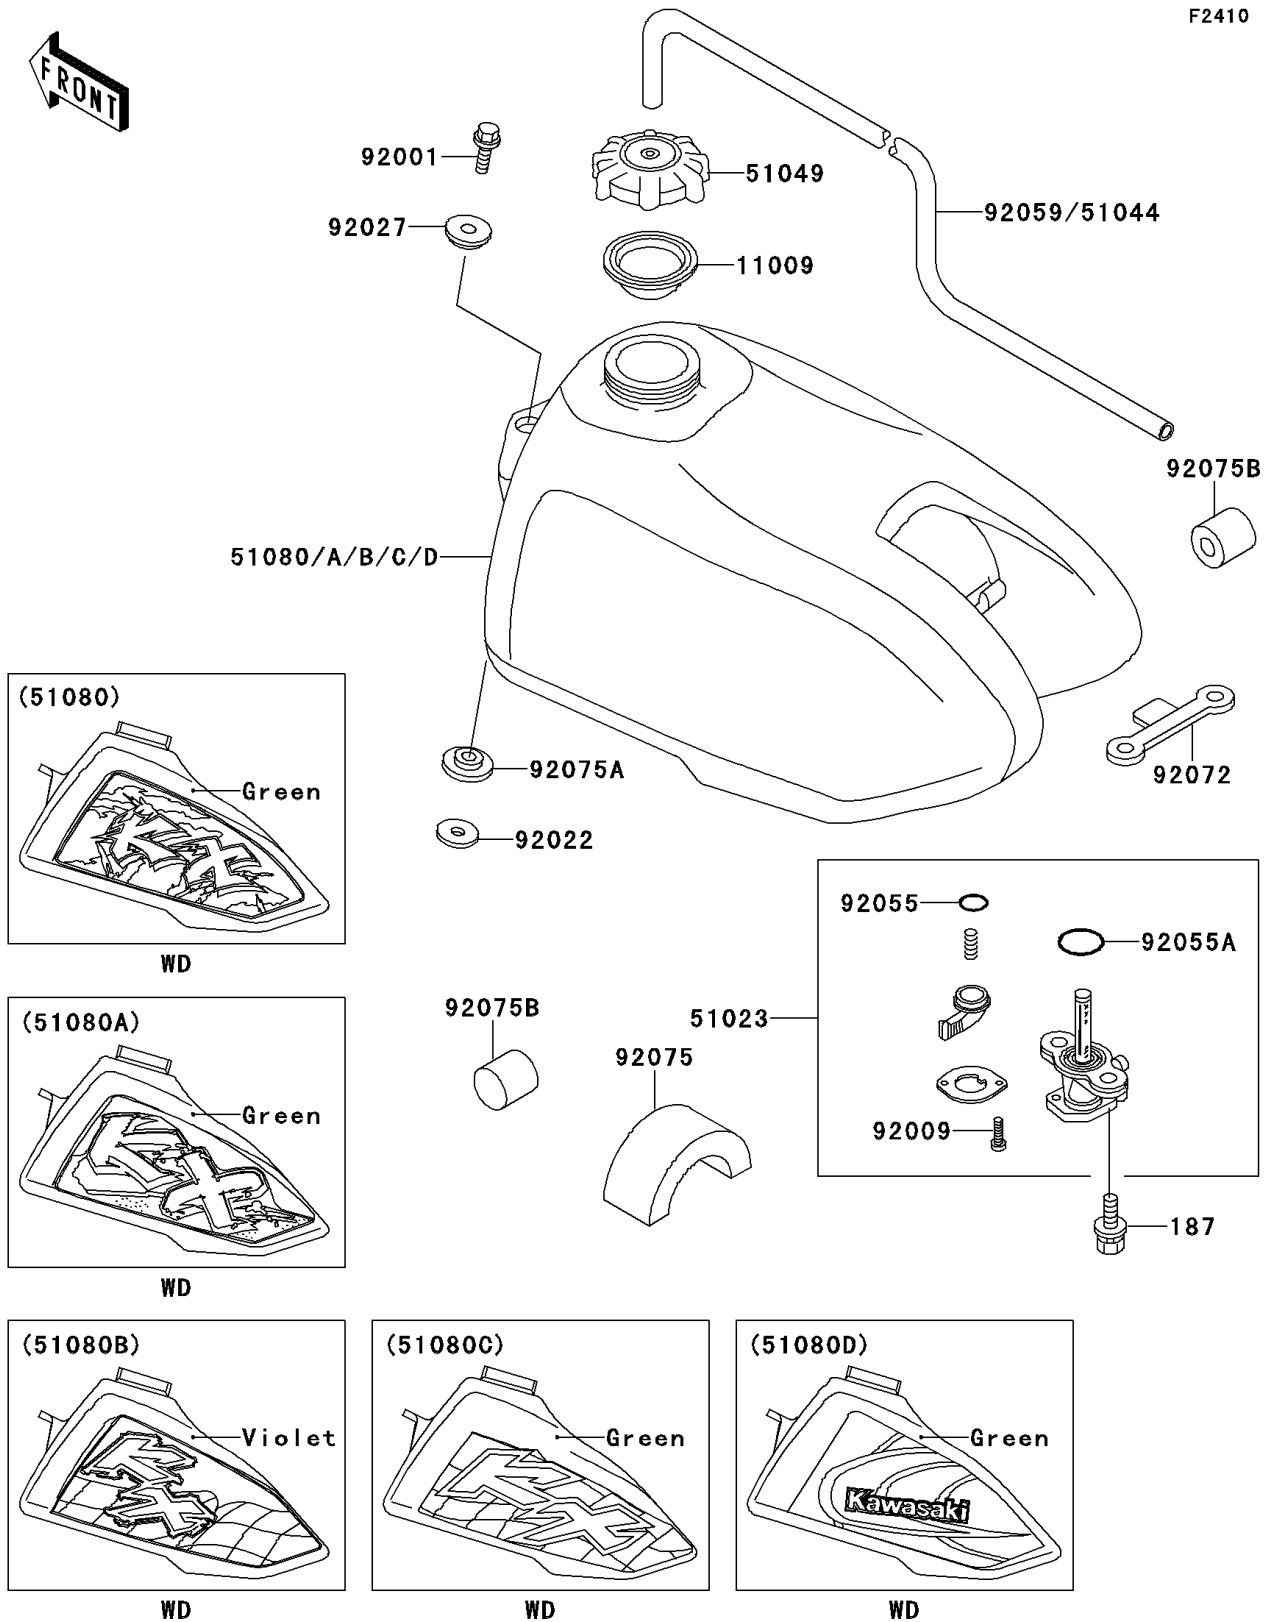

## 1998 KX60 PARTS DIAGRAM

Fuel Tank

F2410

## 1998 KX60 PARTS LIST

Fuel Tank

ITEM NAME	PART NUMBER	QUANTITY
BOLT-UPSET-WSP (Ref # 187)	187B0616	1
GASKET,FUEL TANK CAP (Ref # 11009)	11009-1452	1
TAP-ASSY,FUEL (Ref # 51023)	51023-1115	1
TUBE-ASSY (Ref # 51044)	51044-1185	1
CAP-TANK,FUEL (Ref # 51049)	51049-1006	1
TANK-COMP-FUEL,LIME GREEN (Ref # 51080D)	51080-5423-6W	1
BOLT,W/WASHER,6X12 (Ref # 92001)	92001-1516	1
SCREW,3X8 (Ref # 92009)	92009-1386	1
WASHER,10X22X3.2 (Ref # 92022)	92022-176	1
COLLAR,L=4.7 (Ref # 92027)	92027-122	1
RING-O,FUEL TAP LEVER (Ref # 92055)	92055-1299	1
RING-O,FUEL TAP PACKING (Ref # 92055A)	92055-1300	1
BAND,FUEL TANK (Ref # 92072)	92072-1056	1
DAMPER,FUEL TANK (Ref # 92075)	92075-1382	1
DAMPER,FUEL TANK,FR (Ref # 92075A)	92075-1404	1
DAMPER (Ref # 92075B)	92075-243	1