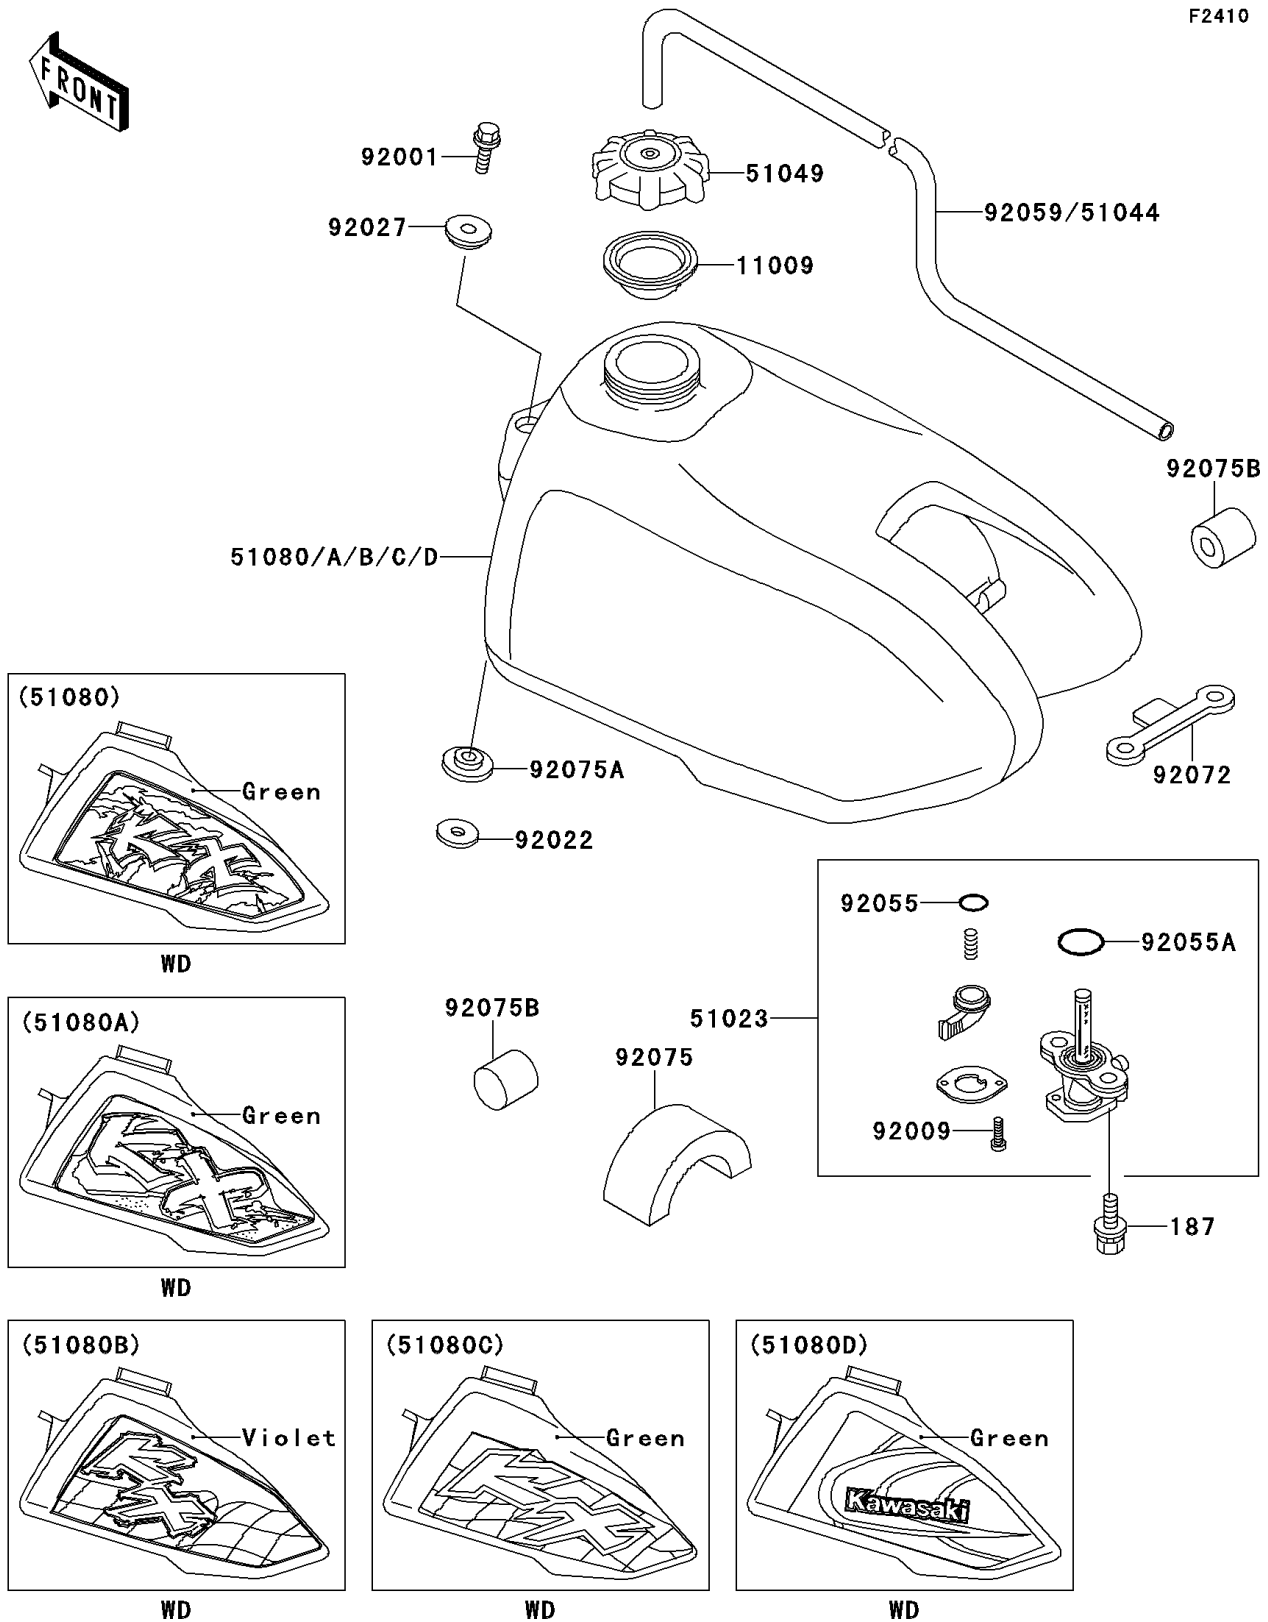

1997 KX60 PARTS DIAGRAM

Fuel Tank

F2410

1997 KX60 PARTS LIST

Fuel Tank

ITEM NAME	PART NUMBER	QUANTITY
BOLT-UPSET-WSP (Ref # 187)	187B0616	2
GASKET,FUEL TANK CAP (Ref # 11009)	11009-1452	1
TAP-ASSY,FUEL (Ref # 51023)	51023-1115	1
TUBE-ASSY (Ref # 51044)	51044-1185	1
CAP-TANK,FUEL (Ref # 51049)	51049-1006	1
TANK-COMP-FUEL,LIME GREEN (Ref # 51080C)	51080-5324-6W	1
BOLT,W/WASHER,6X12 (Ref # 92001)	92001-1516	1
SCREW,3X8 (Ref # 92009)	92009-1386	2
WASHER,10X22X3.2 (Ref # 92022)	92022-176	1
COLLAR,L=4.7 (Ref # 92027)	92027-122	1
RING-O,FUEL TAP LEVER (Ref # 92055)	92055-1299	1
RING-O,FUEL TAP PACKING (Ref # 92055A)	92055-1300	1
BAND,FUEL TANK (Ref # 92072)	92072-1056	1
DAMPER,FUEL TANK (Ref # 92075)	92075-1382	1
DAMPER,FUEL TANK,FR (Ref # 92075A)	92075-1404	1
DAMPER (Ref # 92075B)	92075-243	2