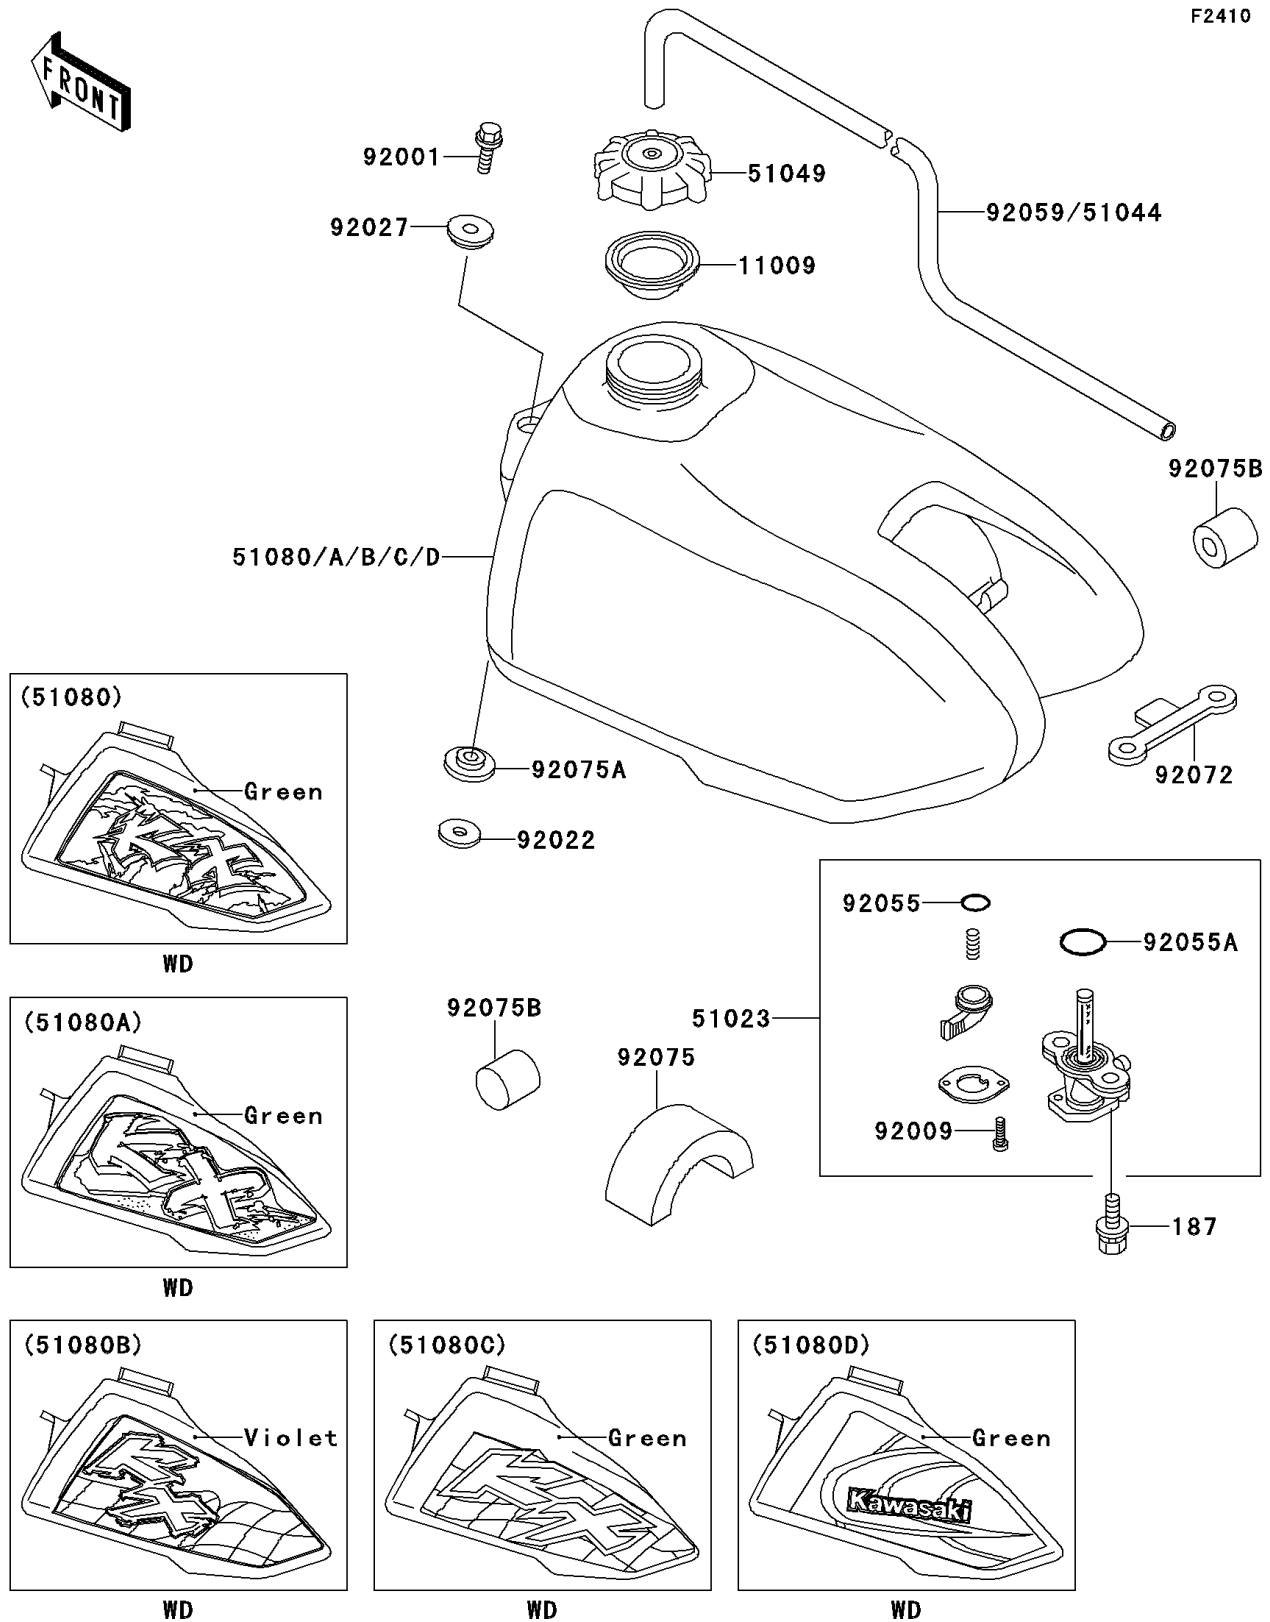

# 1997 KX60 PARTS DIAGRAM

Fuel Tank

F2410

# 1997 KX60 PARTS LIST

## Fuel Tank

ITEM NAME	PART NUMBER	QUANTITY
BOLT-UPSET-WSP (Ref # 187)	187B0616	2
GASKET,FUEL TANK CAP (Ref # 11009)	11009-1452	1
TAP-ASSY,FUEL (Ref # 51023)	51023-1115	1
TUBE-ASSY (Ref # 51044)	51044-1185	1
CAP-TANK,FUEL (Ref # 51049)	51049-1006	1
TANK-COMP-FUEL,LIME GREEN (Ref # 51080C)	51080-5324-6W	1
BOLT,W/WASHER,6X12 (Ref # 92001)	92001-1516	1
SCREW,3X8 (Ref # 92009)	92009-1386	2
WASHER,10X22X3.2 (Ref # 92022)	92022-176	1
COLLAR,L=4.7 (Ref # 92027)	92027-122	1
RING-O,FUEL TAP LEVER (Ref # 92055)	92055-1299	1
RING-O,FUEL TAP PACKING (Ref # 92055A)	92055-1300	1
BAND,FUEL TANK (Ref # 92072)	92072-1056	1
DAMPER,FUEL TANK (Ref # 92075)	92075-1382	1
DAMPER,FUEL TANK,FR (Ref # 92075A)	92075-1404	1
DAMPER (Ref # 92075B)	92075-243	2