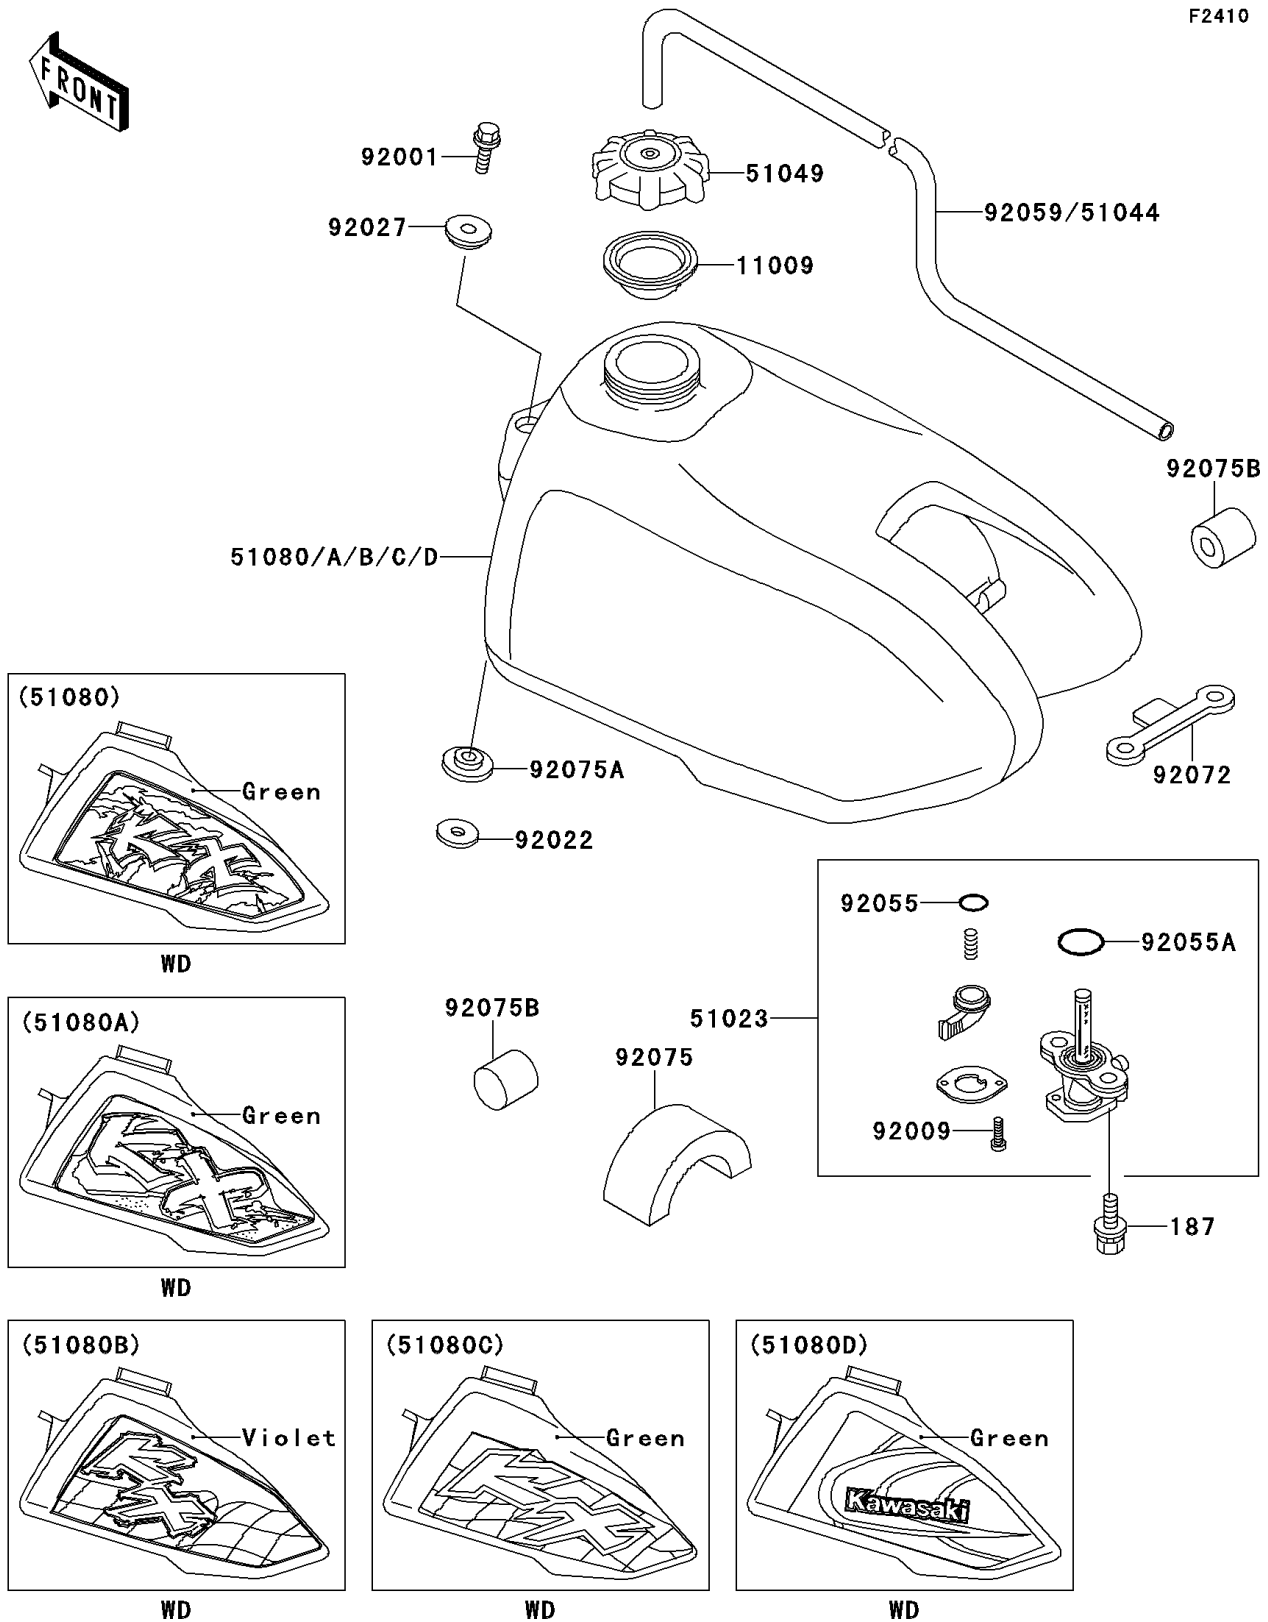

1994 KX60 PARTS DIAGRAM

Fuel Tank

F2410

1994 KX60 PARTS LIST

Fuel Tank

| ITEM NAME | PART NUMBER | QUANTITY |
|--|---------------|----------|
| BOLT-UPSET-WSP (Ref # 187) | 187B0616 | 2 |
| GASKET,FUEL TANK CAP (Ref # 11009) | 11009-1452 | 1 |
| TAP-ASSY,FUEL (Ref # 51023) | 51023-1115 | 1 |
| CAP-TANK,FUEL (Ref # 51049) | 51049-1006 | 1 |
| TANK-COMP-FUEL,L.GREEN (Ref # 51080) | 51080-5036-6W | 1 |
| BOLT,W/WASHER,6X12 (Ref # 92001) | 92001-1516 | 1 |
| SCREW,3X8 (Ref # 92009) | 92009-1386 | 2 |
| WASHER,10X22X3.2 (Ref # 92022) | 92022-176 | 1 |
| COLLAR,L=4.7 (Ref # 92027) | 92027-122 | 1 |
| RING-O,FUEL TAP LEVER (Ref # 92055) | 92055-1299 | 1 |
| RING-O,FUEL TAP PACKING (Ref # 92055A) | 92055-1300 | 1 |
| TUBE,5X9X350 (Ref # 92059) | 92059-1265 | 1 |
| BAND,FUEL TANK (Ref # 92072) | 92072-1056 | 1 |
| DAMPER,FUEL TANK (Ref # 92075) | 92075-1382 | 1 |
| DAMPER,FUEL TANK,FR (Ref # 92075A) | 92075-1404 | 1 |
| DAMPER (Ref # 92075B) | 92075-243 | 2 |