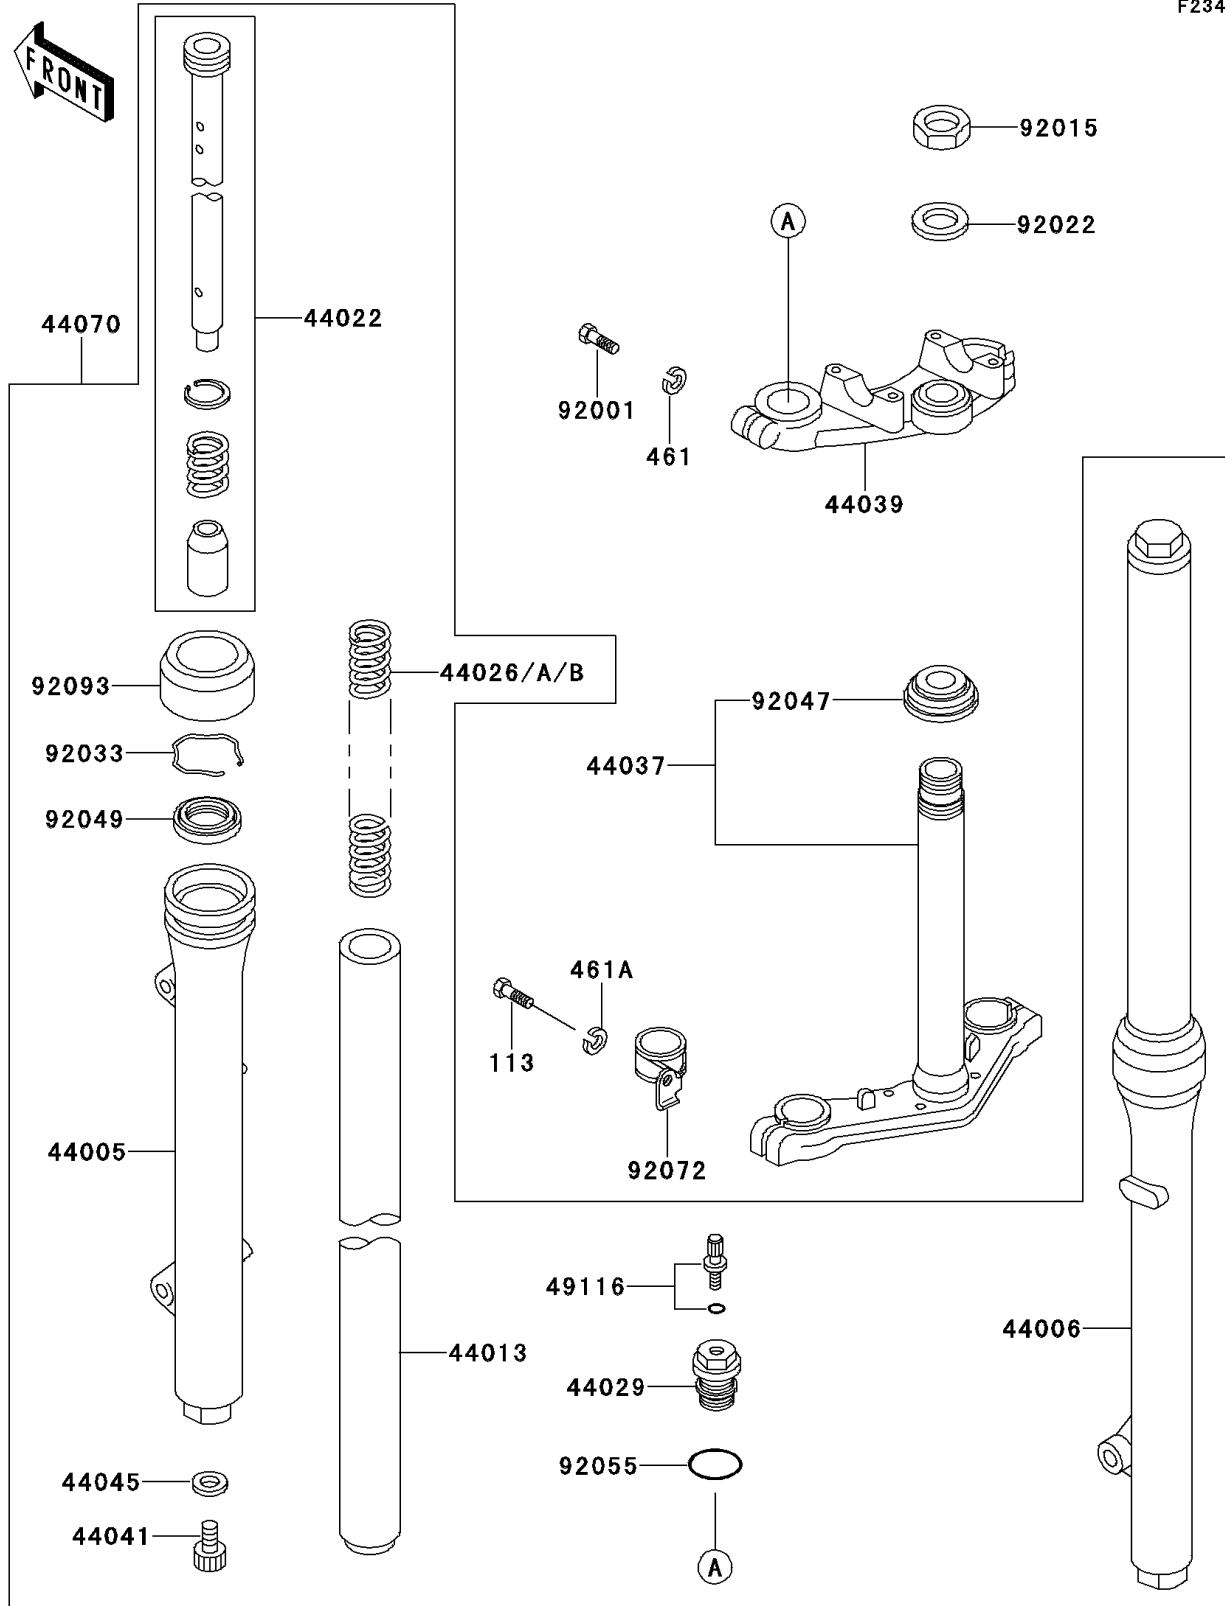

## 1998 KX60 PARTS DIAGRAM

Front Fork

F2340

## 1998 KX60 PARTS LIST

### Front Fork

ITEM NAME	PART NUMBER	QUANTITY
BOLT-SWALL-FINE,10X35 (Ref # 113)	113B1035	1
WASHER-SPRING,8MM (Ref # 461)	461F0800	1
WASHER-SPRING,10MM (Ref # 461A)	461F1000	1
PIPE-LEFT FORK OUTER (Ref # 44005)	44005-1101	1
PIPE-RIGHT FORK OUTER (Ref # 44006)	44006-1101	1
PIPE-FORK INNER (Ref # 44013)	44013-1098	1
CYLINDER-FORK (Ref # 44022)	44022-1085	1
SPRING-FRONT FORK,K=0.25 (Ref # 44026)	44026-1156	1
SPRING-FRONT FORK,K=0.23 (Ref # 44026A)	44026-1174	1
SPRING-FRONT FORK,K=0.27 (Ref # 44026B)	44026-1175	1
SEAT-FORK SPRING (Ref # 44029)	44029-1101	1
HOLDER-FORK UNDER (Ref # 44037)	44037-1227	1
HOLDER-FORK UPPER (Ref # 44039)	44039-1167	1
BOLT,FORK CYLINDER (Ref # 44041)	44041-078	1
GASKET,FORK CYLINDER BOLT (Ref # 44045)	44045-051	1
DAMPER-ASSY,FORK (Ref # 44070)	44070-5007	1
VALVE-ASSY,AIR (Ref # 49116)	49116-1054	1
BOLT,8X35 (Ref # 92001)	92001-1643	1
NUT,FORK TOP (Ref # 92015)	92015-1224	1
WASHER,FORK TOP (Ref # 92022)	92022-1385	1
RING-SNAP (Ref # 92033)	92033-1062	1
RACE,STEERING STEM BEARING (Ref # 92047)	92047-013	1
SEAL-OIL,FORK OUTER TUBE (Ref # 92049)	92049-1069	1
RING-O,FORK SPRING SEAT (Ref # 92055)	92055-1142	1
BAND,CABLE (Ref # 92072)	92072-1089	1
DUST SHIELD,FORK (Ref # 92093)	92093-1054	1