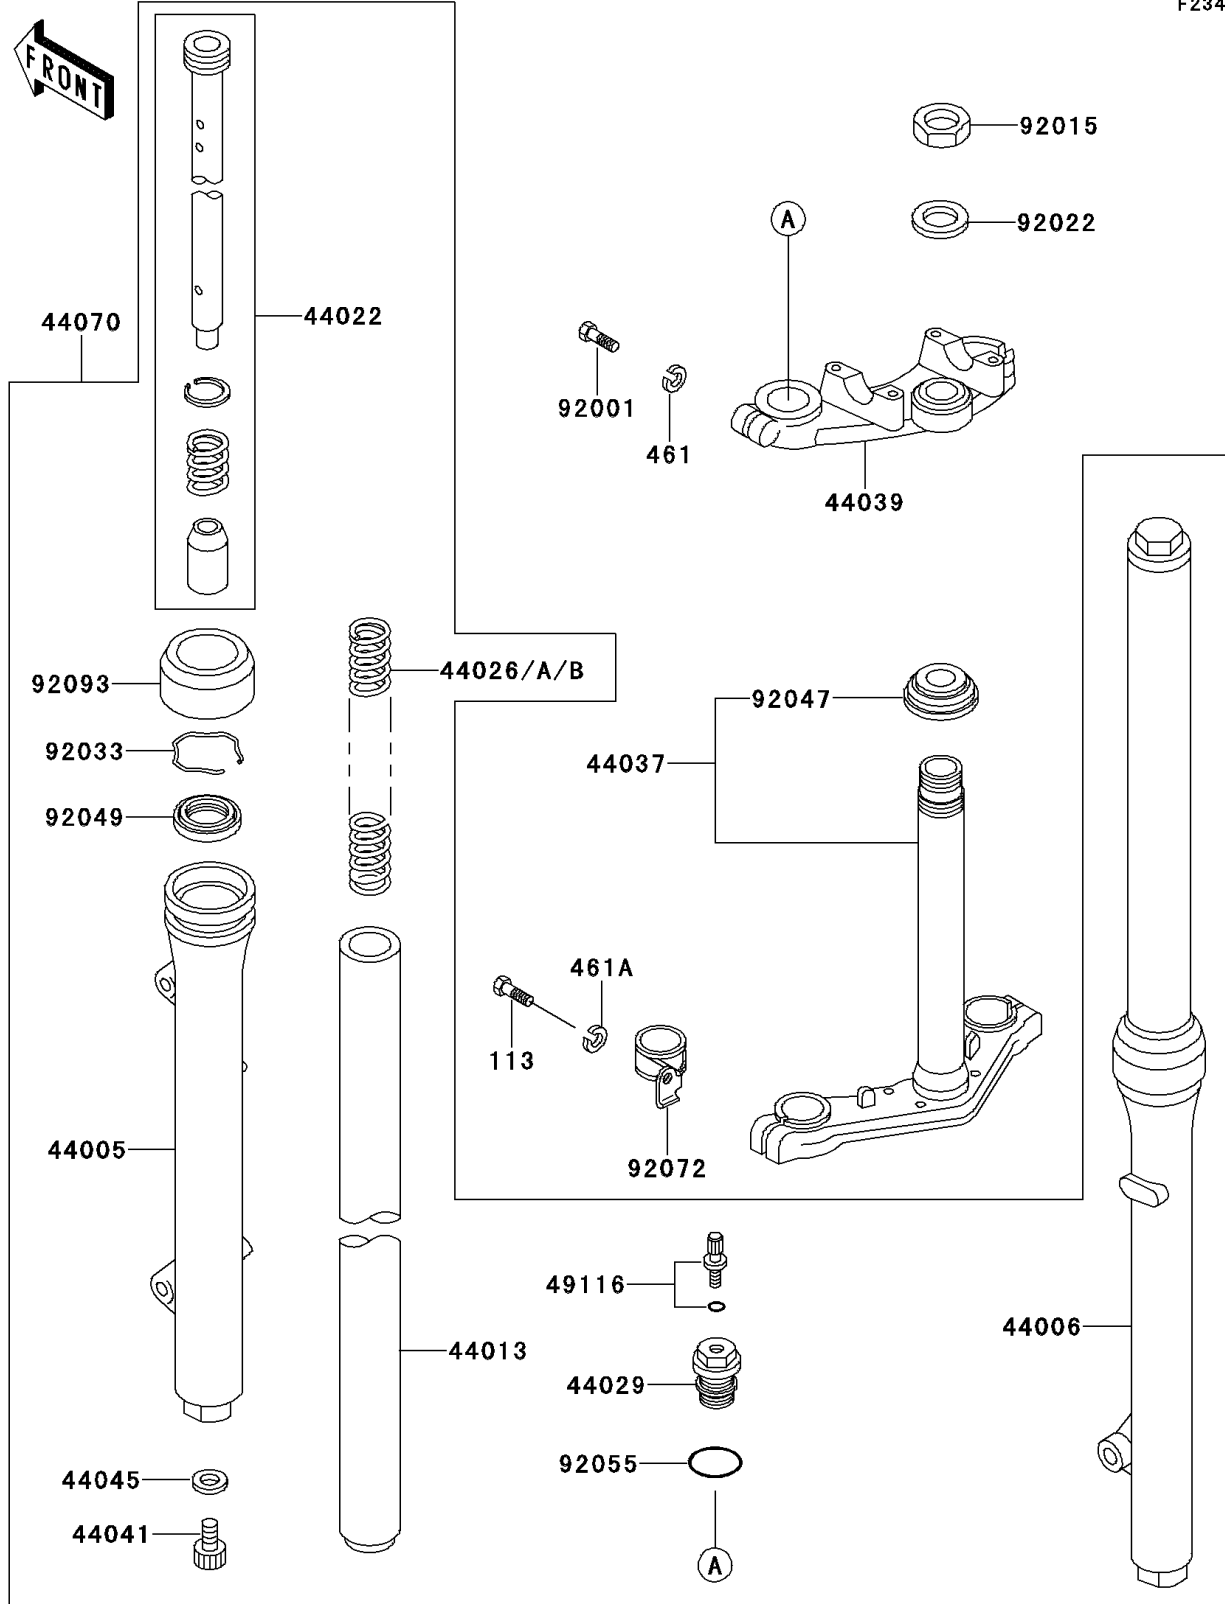

1997 KX60 PARTS DIAGRAM

Front Fork

F2340

1997 KX60 PARTS LIST

Front Fork

ITEM NAME	PART NUMBER	QUANTITY
BOLT-SWALL-FINE,10X35 (Ref # 113)	113B1035	2
WASHER-SPRING,8MM (Ref # 461)	461F0800	2
WASHER-SPRING,10MM (Ref # 461A)	461F1000	2
PIPE-LEFT FORK OUTER (Ref # 44005)	44005-1101	1
PIPE-RIGHT FORK OUTER (Ref # 44006)	44006-1101	1
PIPE-FORK INNER (Ref # 44013)	44013-1098	2
CYLINDER-FORK (Ref # 44022)	44022-1085	2
SPRING-FRONT FORK,K=0.25 (Ref # 44026)	44026-1156	2
SPRING-FRONT FORK,K=0.23 (Ref # 44026A)	44026-1174	2
SPRING-FRONT FORK,K=0.27 (Ref # 44026B)	44026-1175	2
SEAT-FORK SPRING (Ref # 44029)	44029-1101	2
HOLDER-FORK UNDER (Ref # 44037)	44037-1227	1
HOLDER-FORK UPPER (Ref # 44039)	44039-1167	1
BOLT,FORK CYLINDER (Ref # 44041)	44041-078	2
GASKET,FORK CYLINDER BOLT (Ref # 44045)	44045-051	2
DAMPER-ASSY,FORK (Ref # 44070)	44070-5007	1
VALVE-ASSY,AIR (Ref # 49116)	49116-1054	2
BOLT,8X35 (Ref # 92001)	92001-1643	2
NUT,FORK TOP (Ref # 92015)	92015-1224	1
WASHER,FORK TOP (Ref # 92022)	92022-1385	1
RING-SNAP (Ref # 92033)	92033-1062	2
RACE,STEERING STEM BEARING (Ref # 92047)	92047-013	1
SEAL-OIL,FORK OUTER TUBE (Ref # 92049)	92049-1069	2
RING-O,FORK SPRING SEAT (Ref # 92055)	92055-1142	2
BAND,CABLE (Ref # 92072)	92072-1089	1
DUST SHIELD,FORK (Ref # 92093)	92093-1054	2