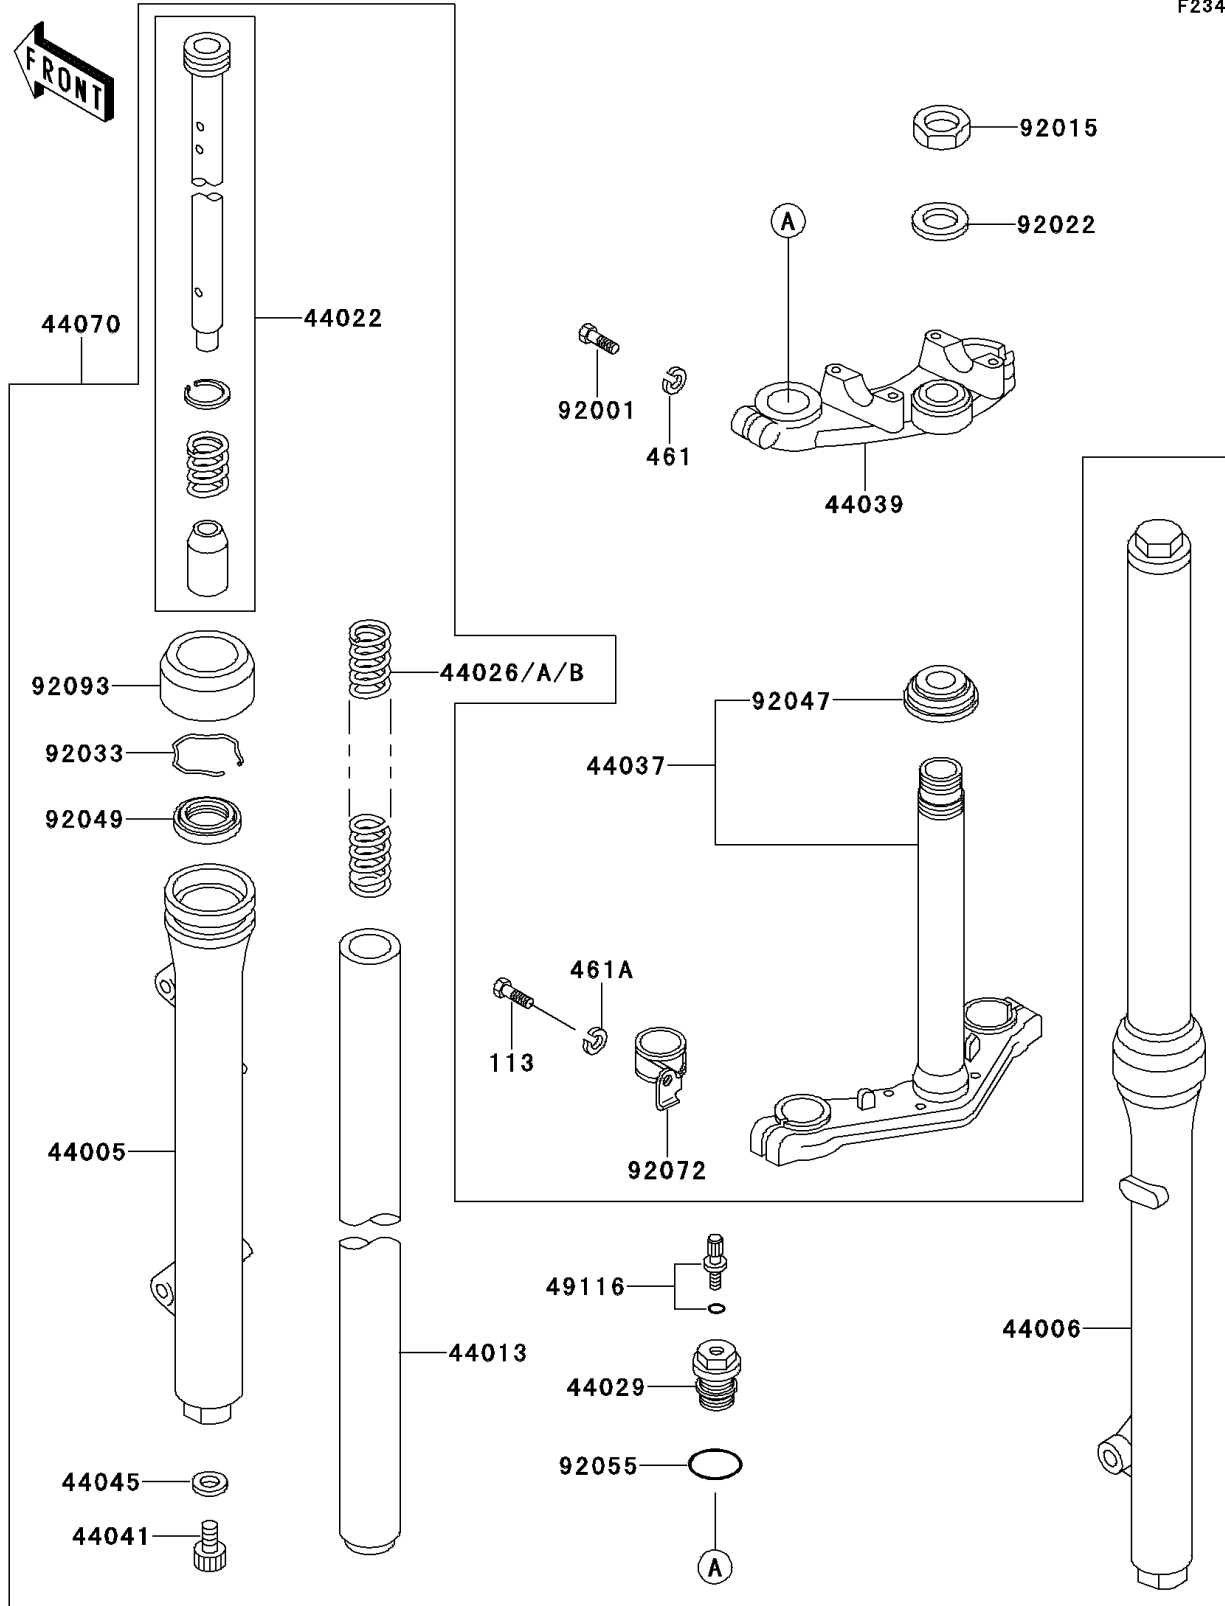

# 1997 KX60 PARTS DIAGRAM

Front Fork

F2340

# 1997 KX60 PARTS LIST

## Front Fork

ITEM NAME	PART NUMBER	QUANTITY
BOLT-SWALL-FINE,10X35 (Ref # 113)	113B1035	2
WASHER-SPRING,8MM (Ref # 461)	461F0800	2
WASHER-SPRING,10MM (Ref # 461A)	461F1000	2
PIPE-LEFT FORK OUTER (Ref # 44005)	44005-1101	1
PIPE-RIGHT FORK OUTER (Ref # 44006)	44006-1101	1
PIPE-FORK INNER (Ref # 44013)	44013-1098	2
CYLINDER-FORK (Ref # 44022)	44022-1085	2
SPRING-FRONT FORK,K=0.25 (Ref # 44026)	44026-1156	2
SPRING-FRONT FORK,K=0.23 (Ref # 44026A)	44026-1174	2
SPRING-FRONT FORK,K=0.27 (Ref # 44026B)	44026-1175	2
SEAT-FORK SPRING (Ref # 44029)	44029-1101	2
HOLDER-FORK UNDER (Ref # 44037)	44037-1227	1
HOLDER-FORK UPPER (Ref # 44039)	44039-1167	1
BOLT,FORK CYLINDER (Ref # 44041)	44041-078	2
GASKET,FORK CYLINDER BOLT (Ref # 44045)	44045-051	2
DAMPER-ASSY,FORK (Ref # 44070)	44070-5007	1
VALVE-ASSY,AIR (Ref # 49116)	49116-1054	2
BOLT,8X35 (Ref # 92001)	92001-1643	2
NUT,FORK TOP (Ref # 92015)	92015-1224	1
WASHER,FORK TOP (Ref # 92022)	92022-1385	1
RING-SNAP (Ref # 92033)	92033-1062	2
RACE,STEERING STEM BEARING (Ref # 92047)	92047-013	1
SEAL-OIL,FORK OUTER TUBE (Ref # 92049)	92049-1069	2
RING-O,FORK SPRING SEAT (Ref # 92055)	92055-1142	2
BAND,CABLE (Ref # 92072)	92072-1089	1
DUST SHIELD,FORK (Ref # 92093)	92093-1054	2