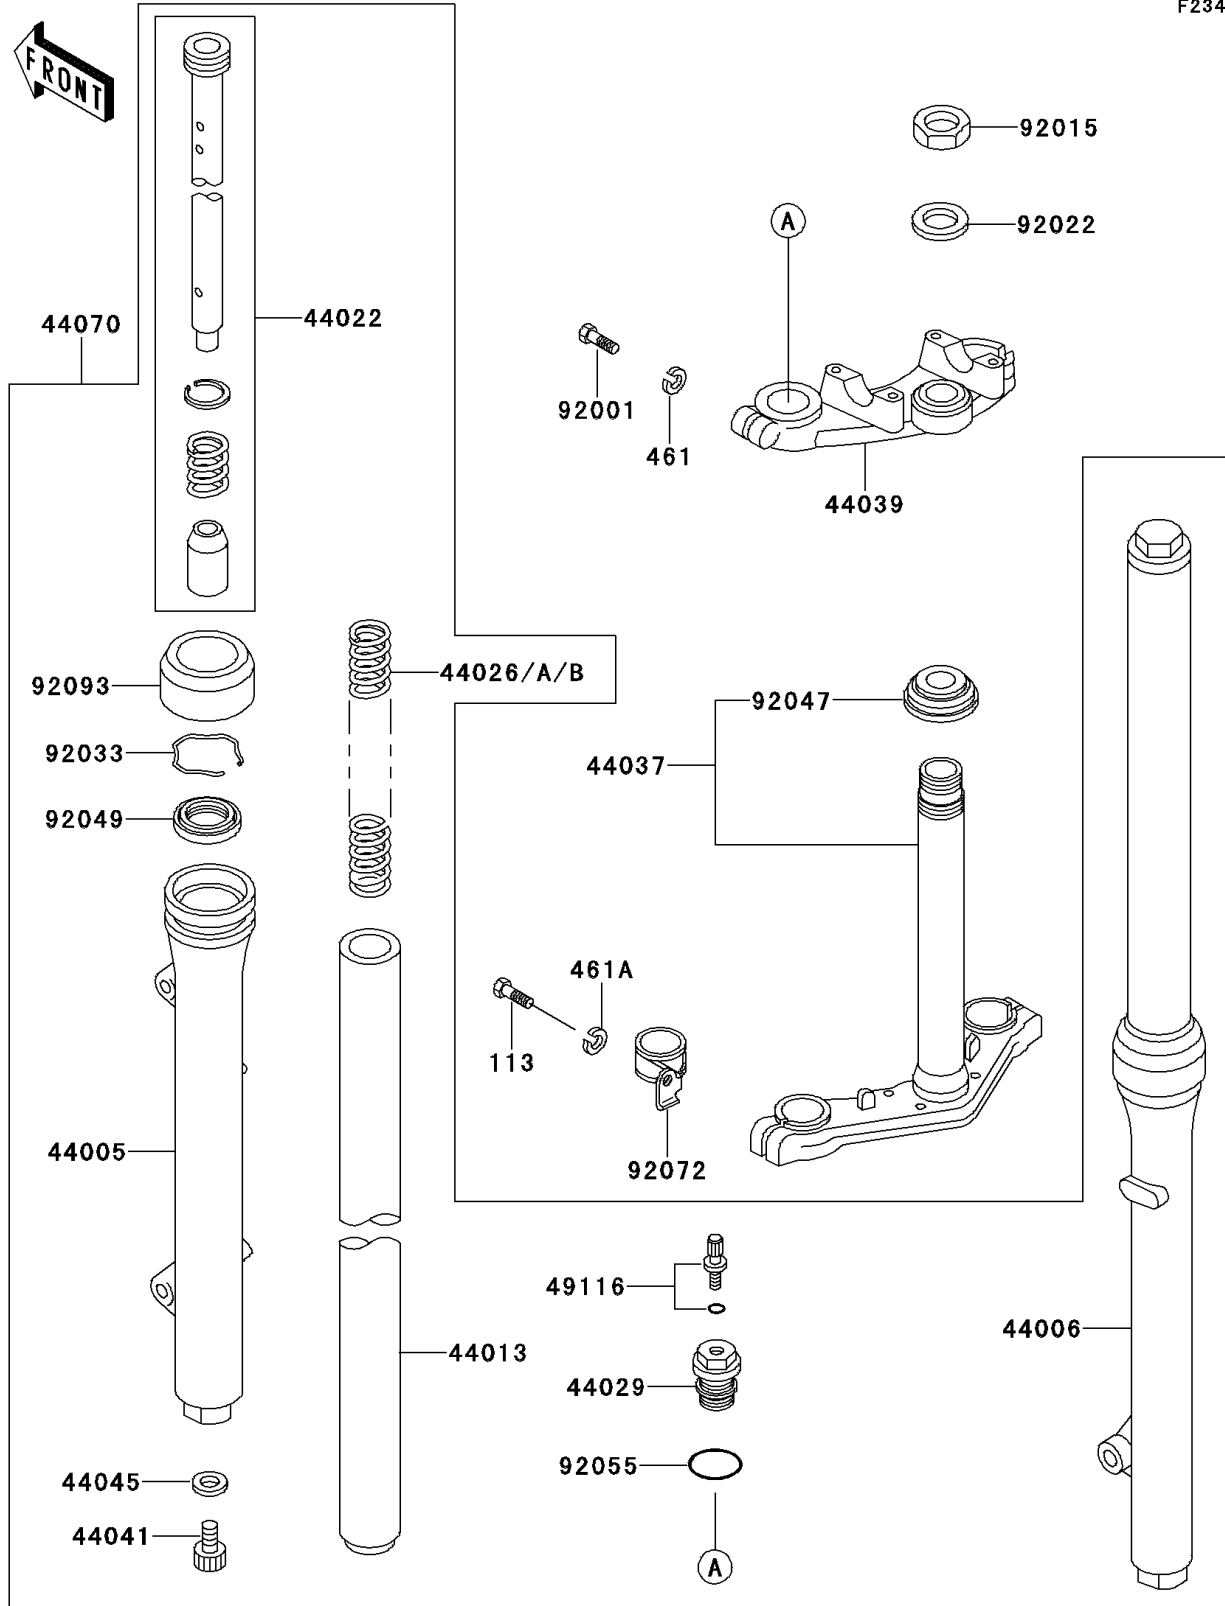

1994 KX60 PARTS DIAGRAM

Front Fork

F2340

1994 KX60 PARTS LIST

Front Fork

ITEM NAME	PART NUMBER	QUANTITY
BOLT-SWALL-FINE,10X35 (Ref # 113)	113B1035	2
WASHER-SPRING,8MM (Ref # 461)	461F0800	2
WASHER-SPRING,10MM (Ref # 461A)	461F1000	2
PIPE-LEFT FORK OUTER (Ref # 44005)	44005-1101	1
PIPE-RIGHT FORK OUTER (Ref # 44006)	44006-1101	1
PIPE-FORK INNER (Ref # 44013)	44013-1098	2
CYLINDER-FORK (Ref # 44022)	44022-1085	2
SPRING-FRONT FORK,K=0.25 (Ref # 44026)	44026-1156	2
SPRING-FRONT FORK,K=0.23 (Ref # 44026A)	44026-1174	2
SPRING-FRONT FORK,K=0.27 (Ref # 44026B)	44026-1175	2
SEAT-FORK SPRING (Ref # 44029)	44029-1101	2
HOLDER-FORK UNDER (Ref # 44037)	44037-1227	1
HOLDER-FORK UPPER (Ref # 44039)	44039-1167	1
BOLT,FORK CYLINDER (Ref # 44041)	44041-078	2
GASKET,FORK CYLINDER BOLT (Ref # 44045)	44045-051	2
DAMPER-ASSY,FORK (Ref # 44070)	44070-5007	1
VALVE-ASSY,AIR (Ref # 49116)	49116-1054	2
BOLT,8X35 (Ref # 92001)	92001-1643	2
NUT,FORK TOP (Ref # 92015)	92015-1224	1
WASHER,FORK TOP (Ref # 92022)	92022-1385	1
RING-SNAP (Ref # 92033)	92033-1062	2
RACE,STEERING STEM BEARING (Ref # 92047)	92047-013	1
SEAL-OIL,FORK OUTER TUBE (Ref # 92049)	92049-1069	2
RING-O,FORK SPRING SEAT (Ref # 92055)	92055-1142	2
BAND,CABLE (Ref # 92072)	92072-1089	1
DUST SHIELD,FORK (Ref # 92093)	92093-1054	2