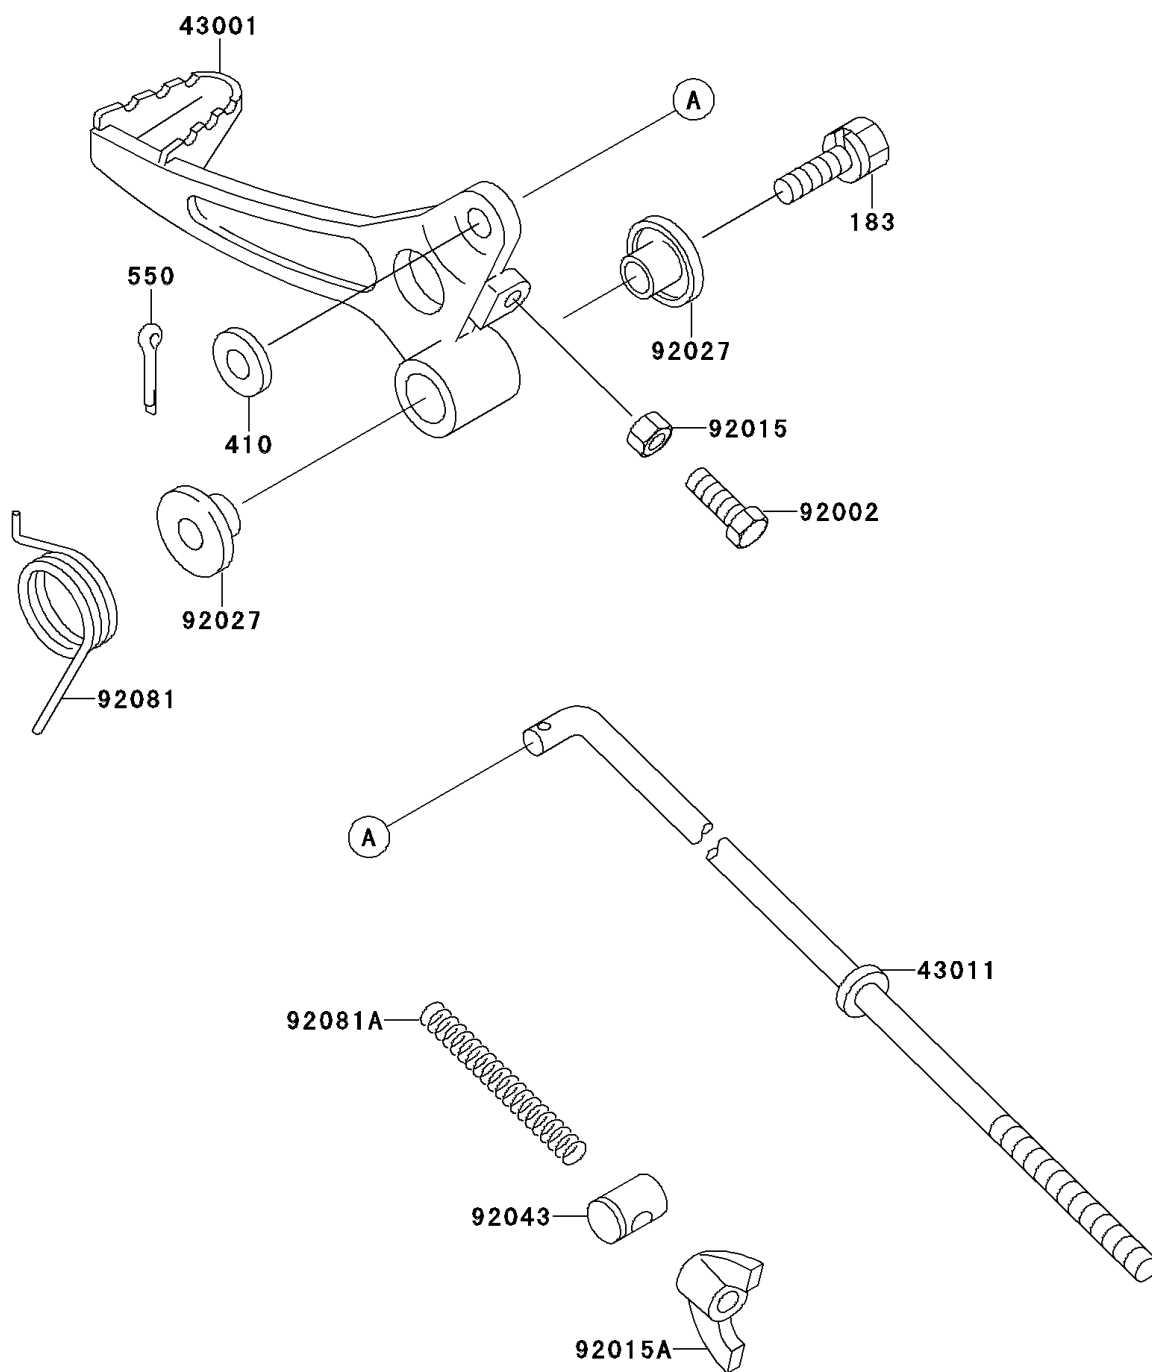

## 1998 KX60 PARTS DIAGRAM

Brake Pedal

F2260

## 1998 KX60 PARTS LIST

Brake Pedal

ITEM NAME	PART NUMBER	QUANTITY
BOLT-UPSET-WS-SMALL (Ref # 183)	183G0840	1
WASHER-PLAIN-SMALL,6MM (Ref # 410)	410B0600	1
PIN-COTTER,2.0X15 (Ref # 550)	550D2015	1
LEVER-BRAKE,PEDAL (Ref # 43001)	43001-1243	1
ROD-BRAKE (Ref # 43011)	43011-1104	1
BOLT,6X20 (Ref # 92002)	92002-1373	1
NUT,6MM (Ref # 92015)	92015-1391	1
NUT,WING,6MM (Ref # 92015A)	92015-4004	1
COLLAR,BRAKE PEDAL (Ref # 92027)	92027-1497	1
PIN,BRAKE ROD (Ref # 92043)	92043-039	1
SPRING,BRAKE PEDAL (Ref # 92081)	92081-1494	1
SPRING,BRAKE ROD (Ref # 92081A)	92081-1688	1