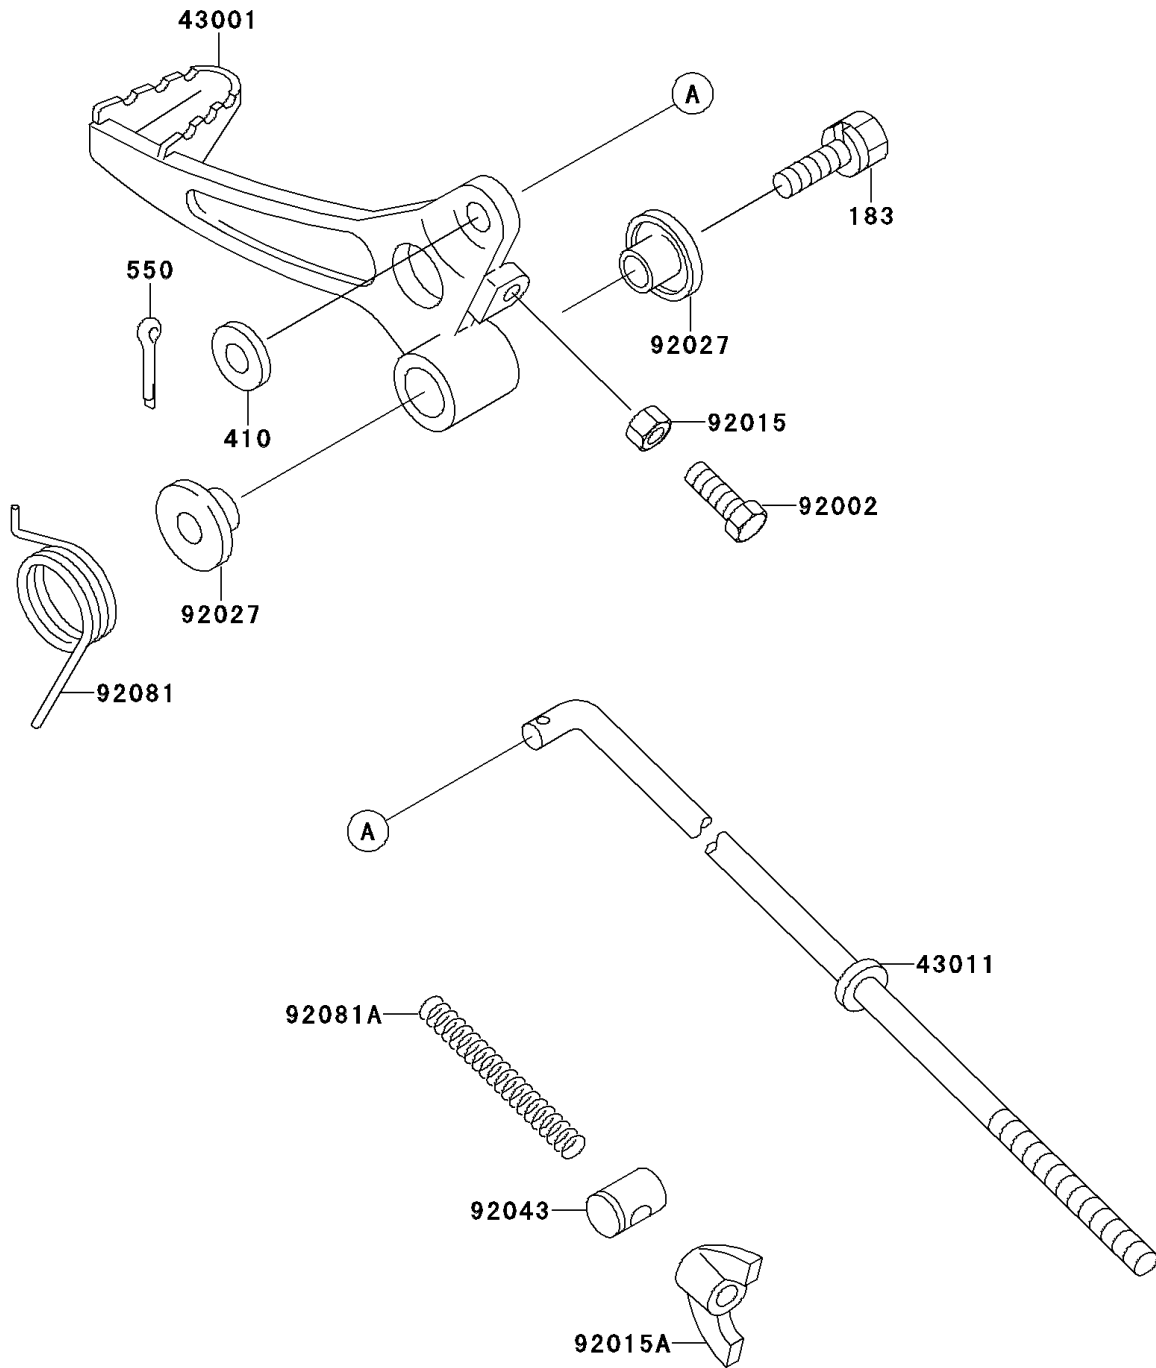

1997 KX60 PARTS DIAGRAM

Brake Pedal

F2260

1997 KX60 PARTS LIST

Brake Pedal

ITEM NAME	PART NUMBER	QUANTITY
BOLT-UPSET-WS-SMALL (Ref # 183)	183G0840	1
WASHER-PLAIN-SMALL,6MM (Ref # 410)	410B0600	1
PIN-COTTER,2.0X15 (Ref # 550)	550D2015	1
LEVER-BRAKE,PEDAL (Ref # 43001)	43001-1243	1
ROD-BRAKE (Ref # 43011)	43011-1104	1
BOLT,6X20 (Ref # 92002)	92002-1373	1
NUT,6MM (Ref # 92015)	92015-1391	1
NUT,WING,6MM (Ref # 92015A)	92015-4004	1
COLLAR,BRAKE PEDAL (Ref # 92027)	92027-1497	2
PIN,BRAKE ROD (Ref # 92043)	92043-039	1
SPRING,BRAKE PEDAL (Ref # 92081)	92081-1494	1
SPRING,BRAKE ROD (Ref # 92081A)	92081-1688	1