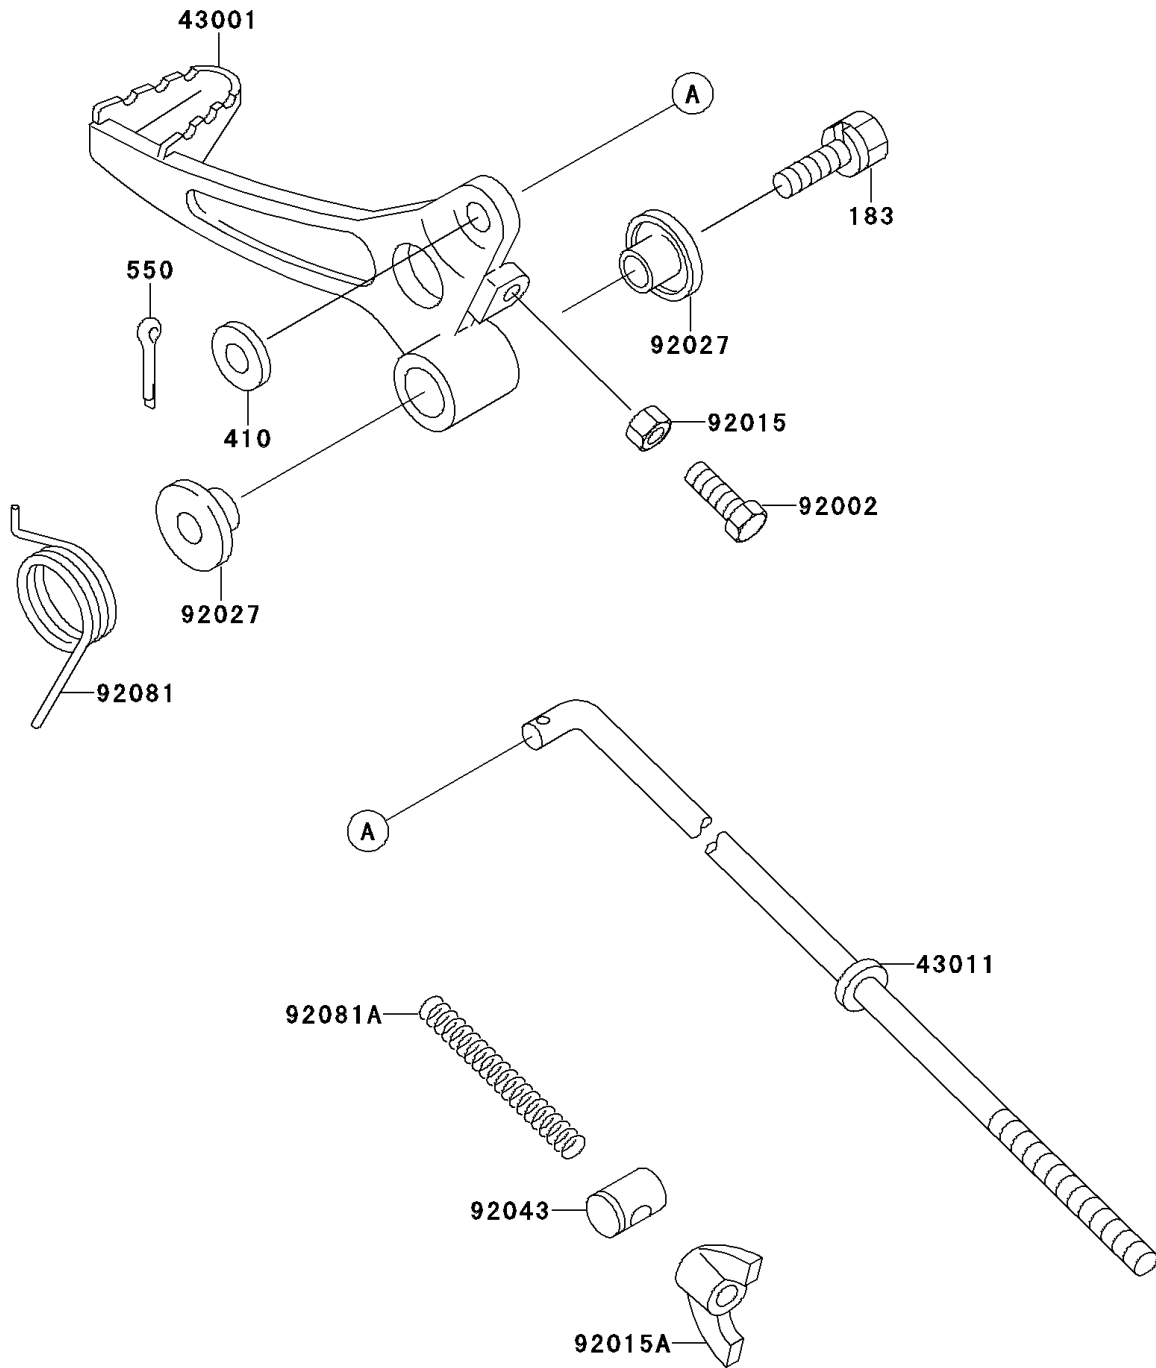

1994 KX60 PARTS DIAGRAM

Brake Pedal

F2260

1994 KX60 PARTS LIST

Brake Pedal

ITEM NAME	PART NUMBER	QUANTITY
BOLT-UPSET-WS-SMALL (Ref # 183)	183G0840	1
WASHER-PLAIN-SMALL,6MM (Ref # 410)	410B0600	1
PIN-COTTER,2.0X15 (Ref # 550)	550D2015	1
LEVER-BRAKE,PEDAL (Ref # 43001)	43001-1243	1
ROD-BRAKE (Ref # 43011)	43011-1104	1
BOLT,6X20 (Ref # 92002)	92002-1373	1
NUT,6MM (Ref # 92015)	92015-1391	1
NUT,WING,6MM (Ref # 92015A)	92015-4004	1
COLLAR,BRAKE PEDAL (Ref # 92027)	92027-1497	2
PIN,BRAKE ROD (Ref # 92043)	92043-039	1
SPRING,BRAKE PEDAL (Ref # 92081)	92081-1494	1
SPRING,BRAKE ROD (Ref # 92081A)	92081-1688	1