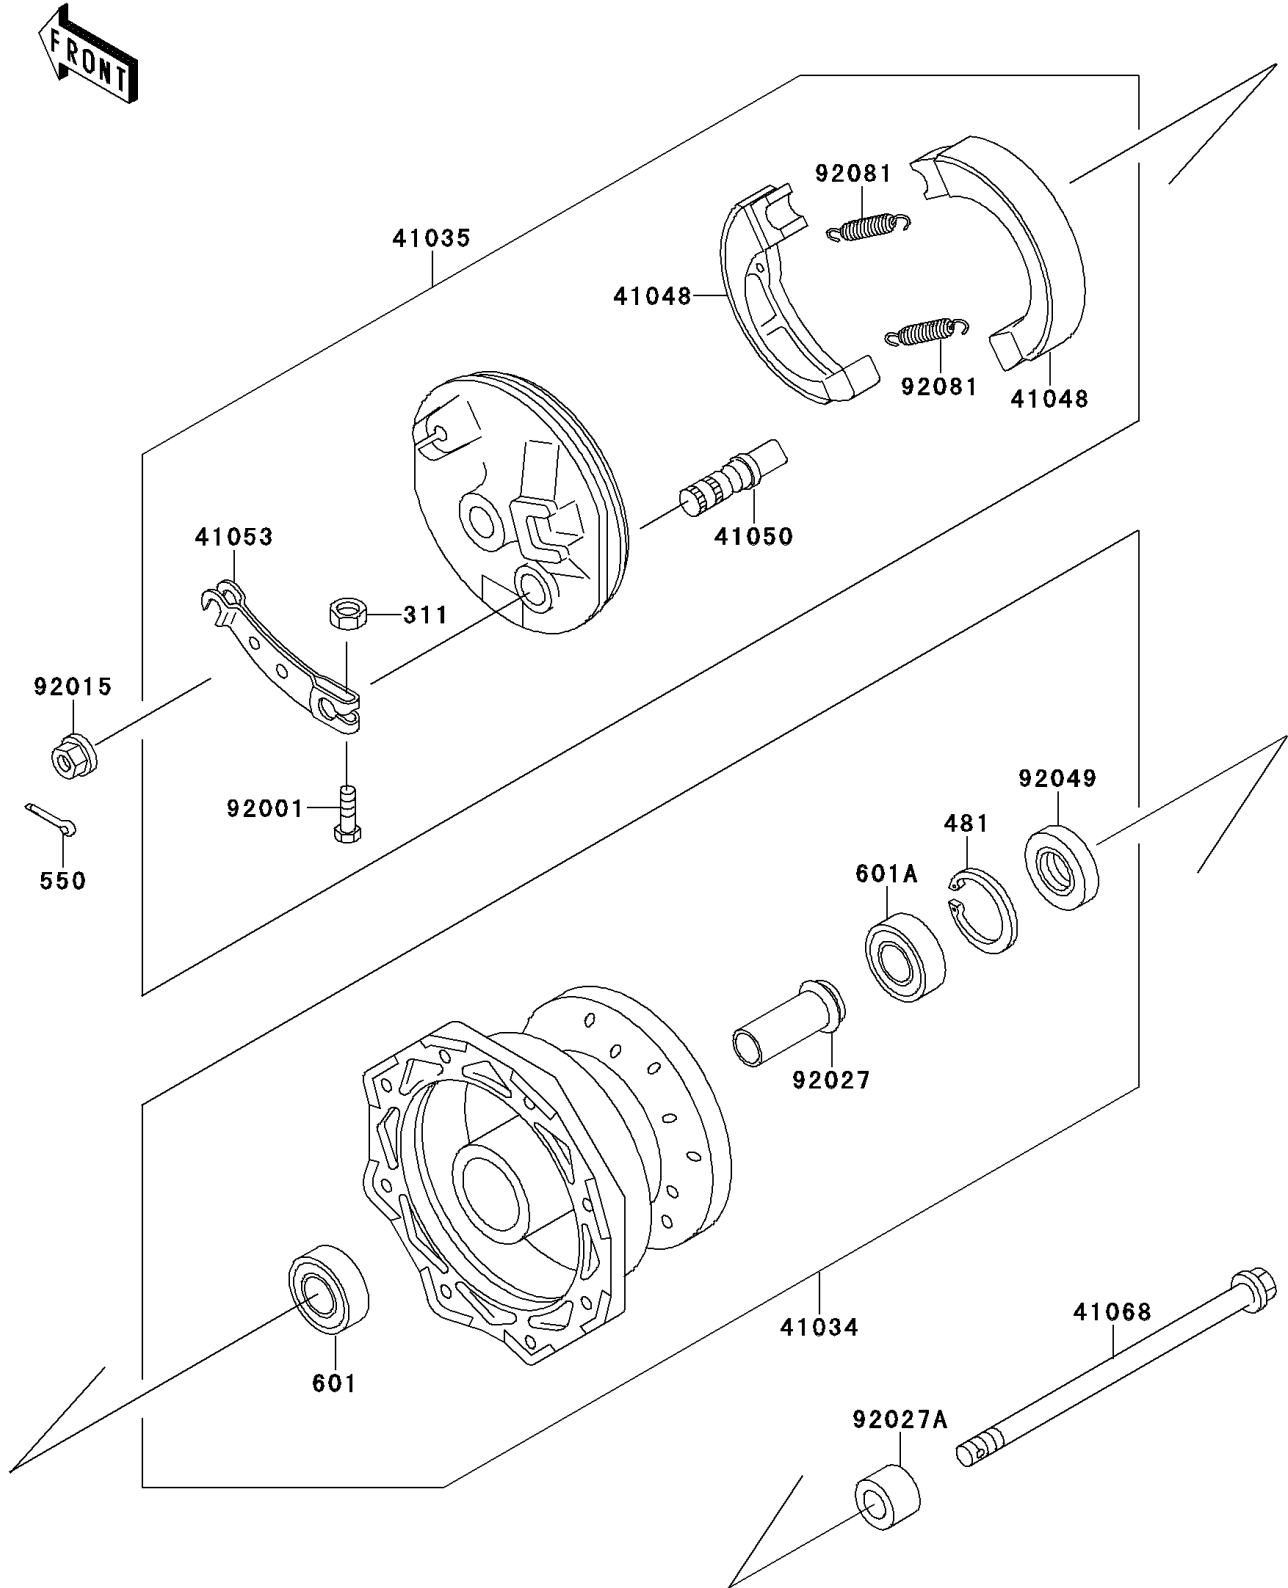

## 1998 KX60 PARTS DIAGRAM

Front Hub

F2230

## 1998 KX60 PARTS LIST

Front Hub

ITEM NAME	PART NUMBER	QUANTITY
NUT-HEX (Ref # 311)	311G0500	1
CIRCLIP-TYPE-C,35MM (Ref # 481)	481J3500	1
PIN-COTTER,2.5X20 (Ref # 550)	550D2520	1
BEARING-BALL,#6200UUC3 (Ref # 601)	601B6200UU	1
BEARING-BALL,#6300UUC3 (Ref # 601A)	601B6300UU	1
DRUM-ASSY,FRONT BRAKE (Ref # 41034)	41034-1168	1
PANEL-ASSY-BRAKE,FR (Ref # 41035)	41035-1285	1
SHOE-BRAKE (Ref # 41048)	41048-1083	1
CAM-BRAKE (Ref # 41050)	41050-1031	1
LEVER-BRAKE CAM,FR (Ref # 41053)	41053-1027	1
AXLE,FR (Ref # 41068)	41068-1305	1
BOLT,5X25 (Ref # 92001)	92001-1695	1
NUT,FLANGED,10MM (Ref # 92015)	92015-1335	1
COLLAR,FRONT DRUM,L=54 (Ref # 92027)	92027-1470	1
COLLAR,FRONT AXLE,L=14.5 (Ref # 92027A)	92027-1472	1
SEAL-OIL,DD20357 (Ref # 92049)	92049-1095	1
SPRING,BRAKE SHOE (Ref # 92081)	92081-1564	1