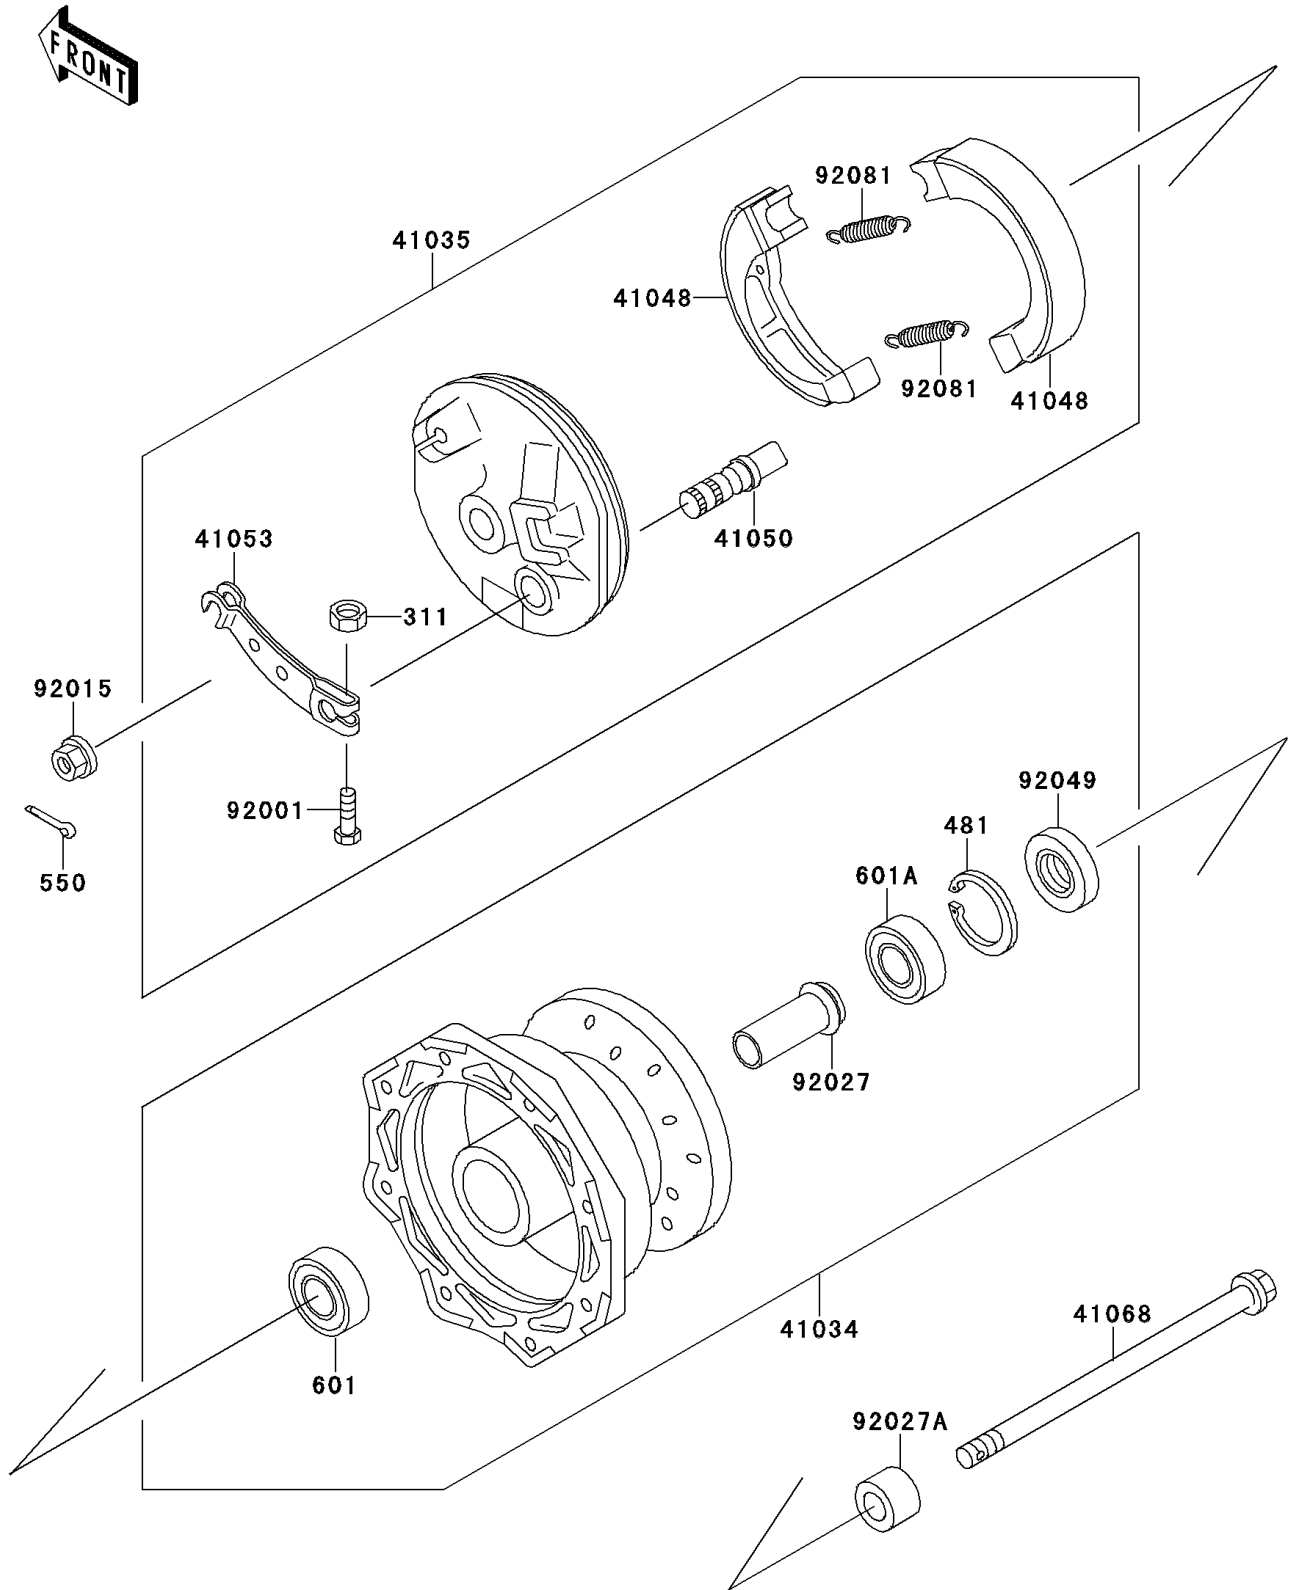

# 1997 KX60 PARTS DIAGRAM

Front Hub

F2230

# 1997 KX60 PARTS LIST

## Front Hub

ITEM NAME	PART NUMBER	QUANTITY
NUT-HEX (Ref # 311)	311G0500	1
CIRCLIP-TYPE-C,35MM (Ref # 481)	481J3500	1
PIN-COTTER,2.5X20 (Ref # 550)	550D2520	1
BEARING-BALL,#6200UUC3 (Ref # 601)	601B6200UU	1
BEARING-BALL,#6300UUC3 (Ref # 601A)	601B6300UU	1
DRUM-ASSY,FRONT BRAKE (Ref # 41034)	41034-1168	1
PANEL-ASSY-BRAKE,FR (Ref # 41035)	41035-1285	1
SHOE-BRAKE (Ref # 41048)	41048-1083	2
CAM-BRAKE (Ref # 41050)	41050-1031	1
LEVER-BRAKE CAM,FR (Ref # 41053)	41053-1027	1
AXLE,FR (Ref # 41068)	41068-1305	1
BOLT,5X25 (Ref # 92001)	92001-1695	1
NUT,FLANGED,10MM (Ref # 92015)	92015-1335	1
COLLAR,FRONT DRUM,L=54 (Ref # 92027)	92027-1470	1
COLLAR,FRONT AXLE,L=14.5 (Ref # 92027A)	92027-1472	1
SEAL-OIL,DD20357 (Ref # 92049)	92049-1095	1
SPRING,BRAKE SHOE (Ref # 92081)	92081-1564	2