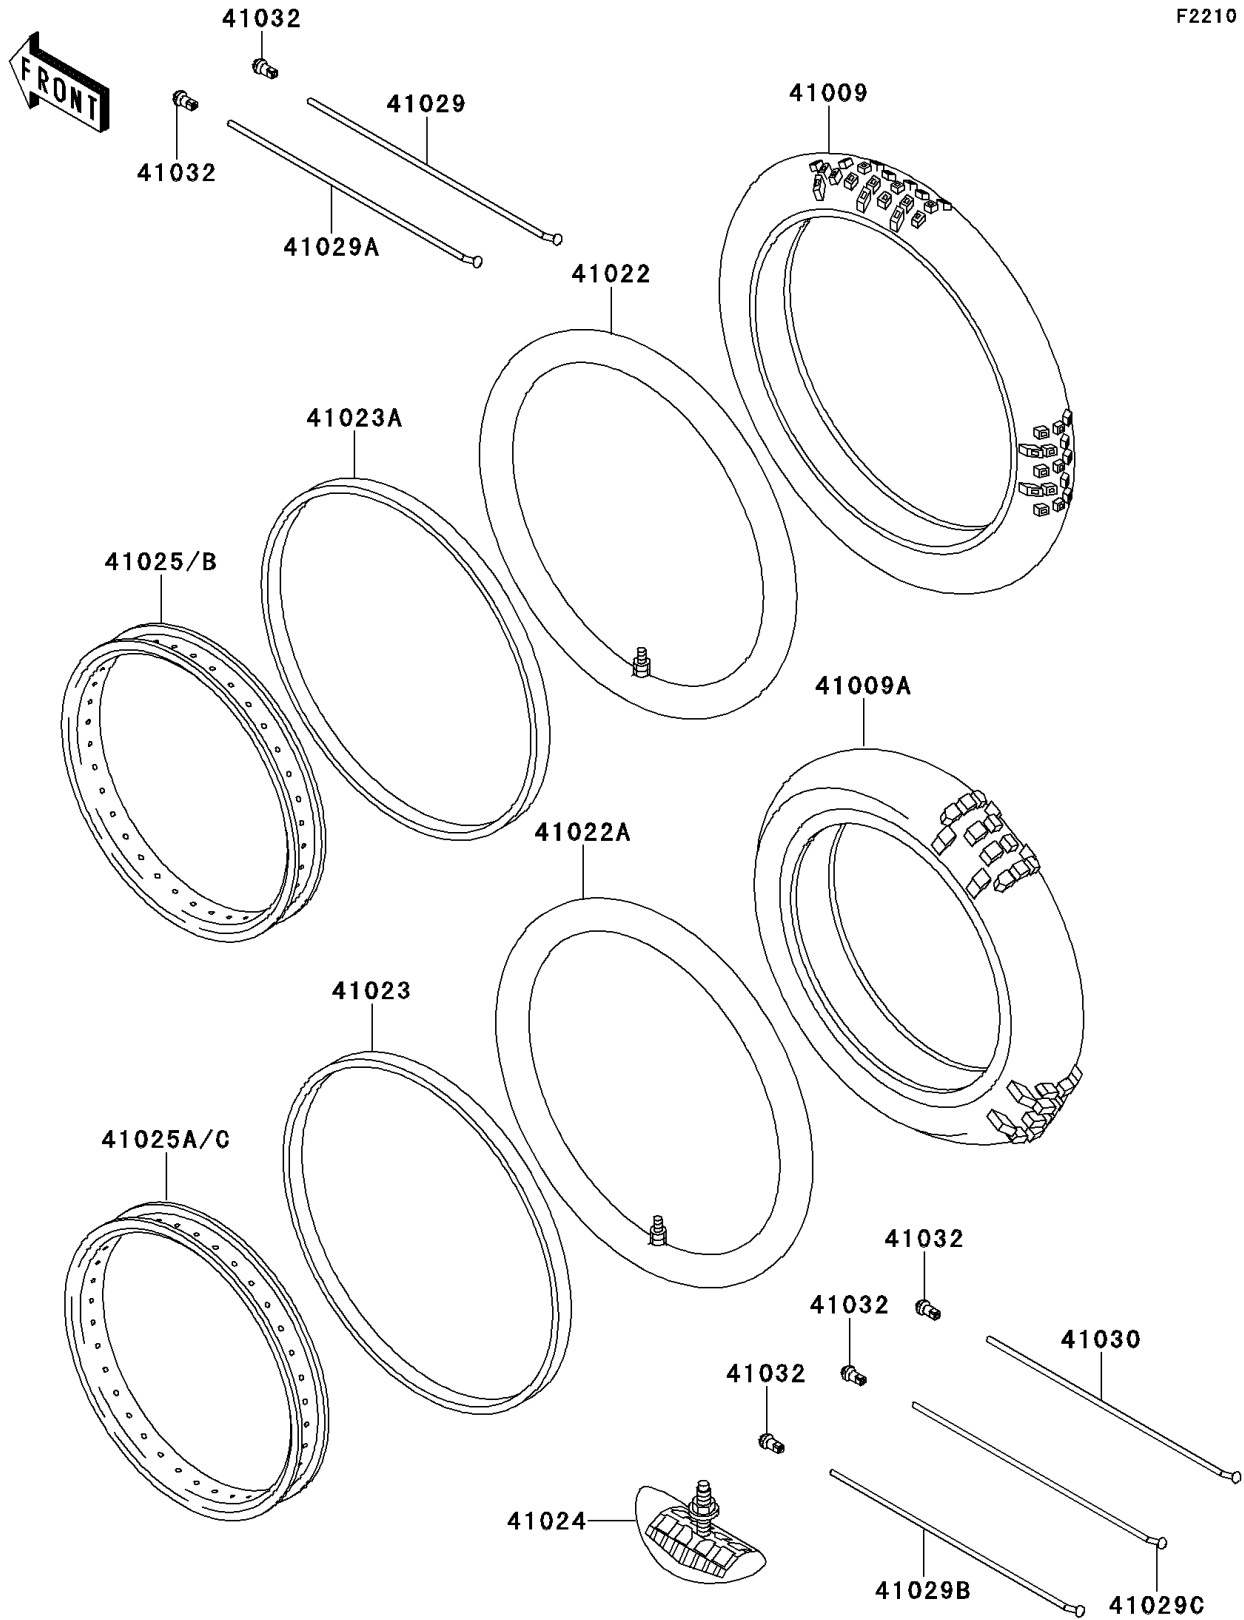

1998 KX60 PARTS DIAGRAM

Wheels/Tires

F2210

1998 KX60 PARTS LIST

Wheels/Tires

ITEM NAME	PART NUMBER	QUANTITY
TIRE,FR,60/100-14 30M,K490(D) (Ref # 41009)	41009-1057	1
TIRE,RR,80/100-12 41M,K695(D) (Ref # 41009A)	41009-1058	1
TUBE-TIRE,FR (Ref # 41022)	41022-1114	1
TUBE-TIRE,RR (Ref # 41022A)	41022-1115	1
BAND-RIM,80/100-12(D) (Ref # 41023)	41023-1066	1
BAND-RIM,80/100-14(D) (Ref # 41023A)	41023-1068	1
STOPPER-RIM,1.60-M(DUNLOP) (Ref # 41024)	41024-010	1
RIM,FR,1.40X14 (Ref # 41025)	41025-1070	1
RIM,RR,1.60X12 (Ref # 41025A)	41025-1071	1
RIM,FR,1.40X14 UT-02 (Ref # 41025B)	41025-1082	1
RIM,RR,1.60X12 UT-03 (Ref # 41025C)	41025-1083	1
SPOKE-INNER,FR,144MMX118D (Ref # 41029)	41029-1067	1
SPOKE-INNER,FR,133.5MMX97D (Ref # 41029A)	41029-1068	1
SPOKE-INNER,RR,129MMX124D (Ref # 41029B)	41029-1069	1
SPOKE-INNER,RR,113.5MMX98D (Ref # 41029C)	41029-1070	1
SPOKE-OUTER,RR,126MMX124D (Ref # 41030)	41030-1060	1
NIPPLE-SPOKE (Ref # 41032)	41032-1055	1