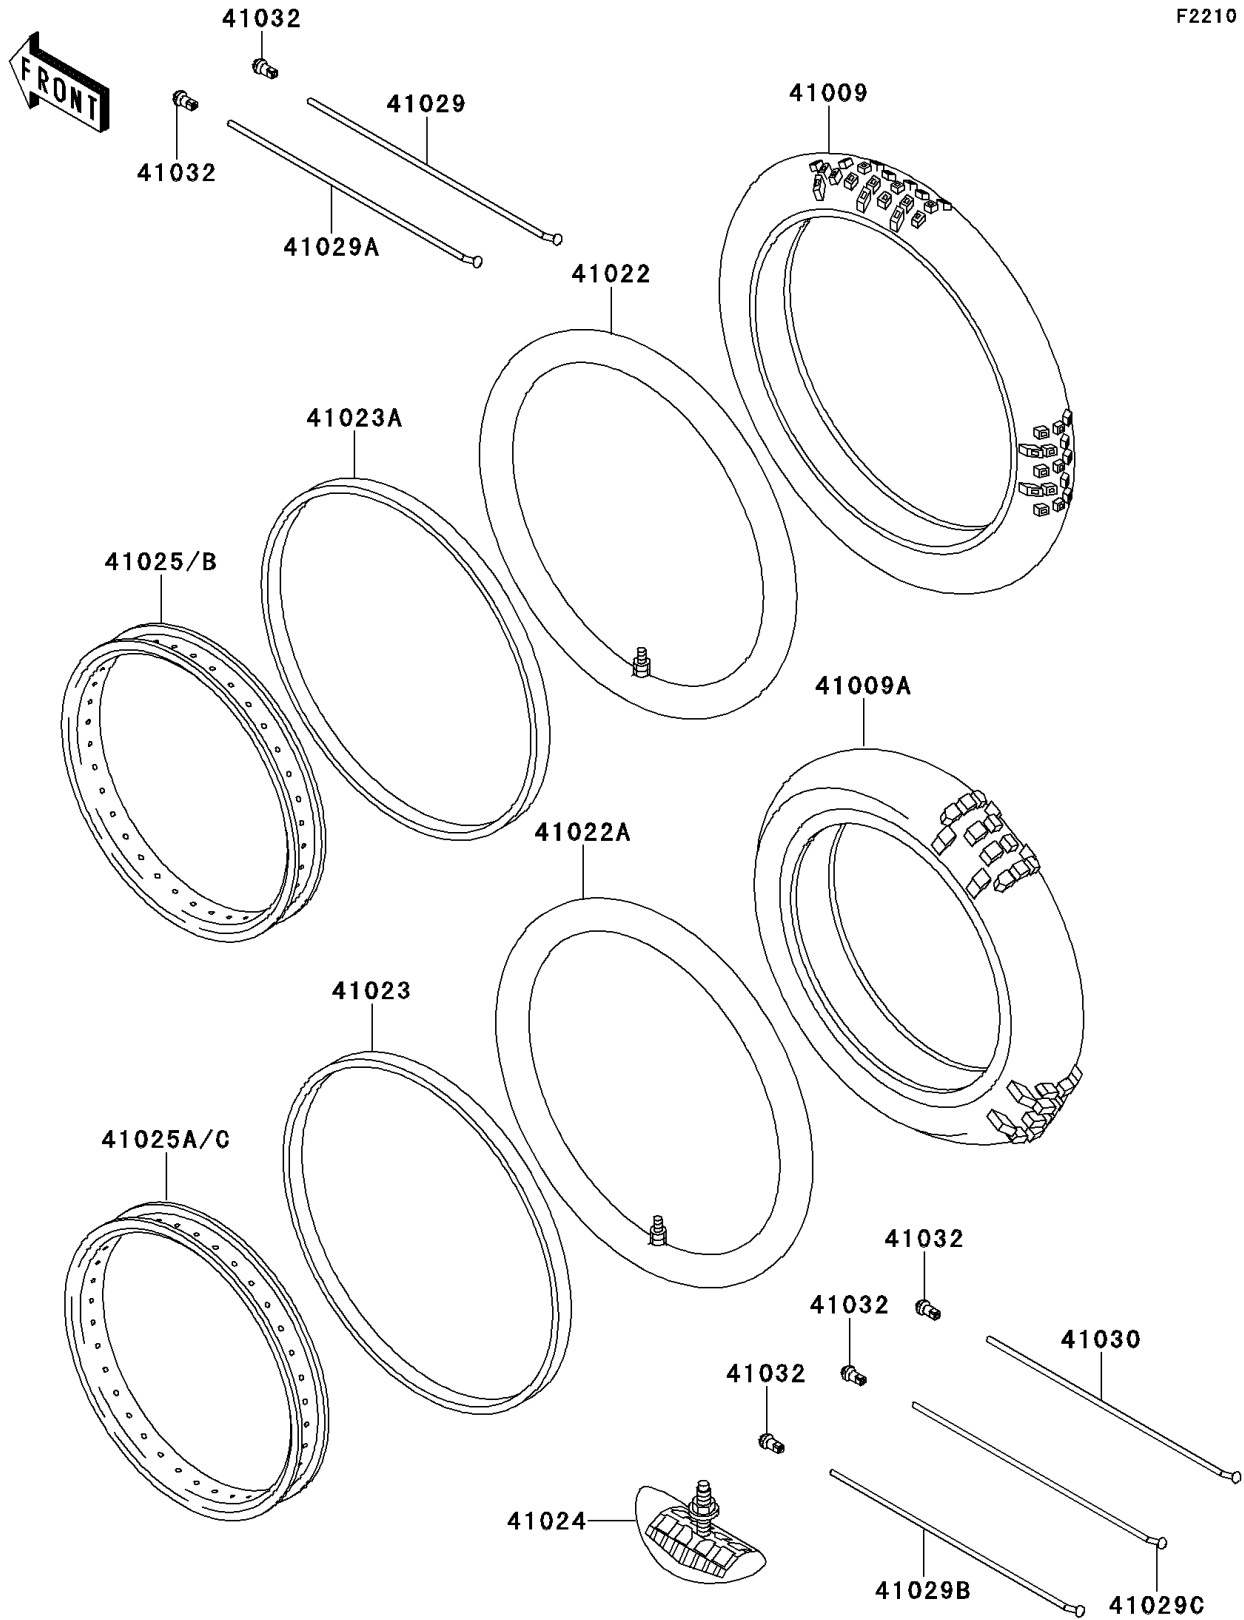

1997 KX60 PARTS DIAGRAM

Wheels/Tires

F2210

1997 KX60 PARTS LIST

Wheels/Tires

ITEM NAME	PART NUMBER	QUANTITY
TIRE,FR,60/100-14 30M,K490(D) (Ref # 41009)	41009-1057	1
TIRE,RR,80/100-12 41M,K695(D) (Ref # 41009A)	41009-1058	1
TUBE-TIRE,FR (Ref # 41022)	41022-1114	1
TUBE-TIRE,RR (Ref # 41022A)	41022-1115	1
BAND-RIM,80/100-12(D) (Ref # 41023)	41023-1066	1
BAND-RIM,80/100-14(D) (Ref # 41023A)	41023-1068	1
STOPPER-RIM,1.60-M(DUNLOP) (Ref # 41024)	41024-010	1
RIM,FR,1.40X14 (Ref # 41025)	41025-1070	1
RIM,RR,1.60X12 (Ref # 41025A)	41025-1071	1
RIM,FR,1.40X14 UT-02 (Ref # 41025B)	41025-1082	1
RIM,RR,1.60X12 UT-03 (Ref # 41025C)	41025-1083	1
SPOKE-INNER,FR,144MMX118D (Ref # 41029)	41029-1067	16
SPOKE-INNER,FR,133.5MMX97D (Ref # 41029A)	41029-1068	16
SPOKE-INNER,RR,129MMX124D (Ref # 41029B)	41029-1069	8
SPOKE-INNER,RR,113.5MMX98D (Ref # 41029C)	41029-1070	16
SPOKE-OUTER,RR,126MMX124D (Ref # 41030)	41030-1060	8
NIPPLE-SPOKE (Ref # 41032)	41032-1055	64