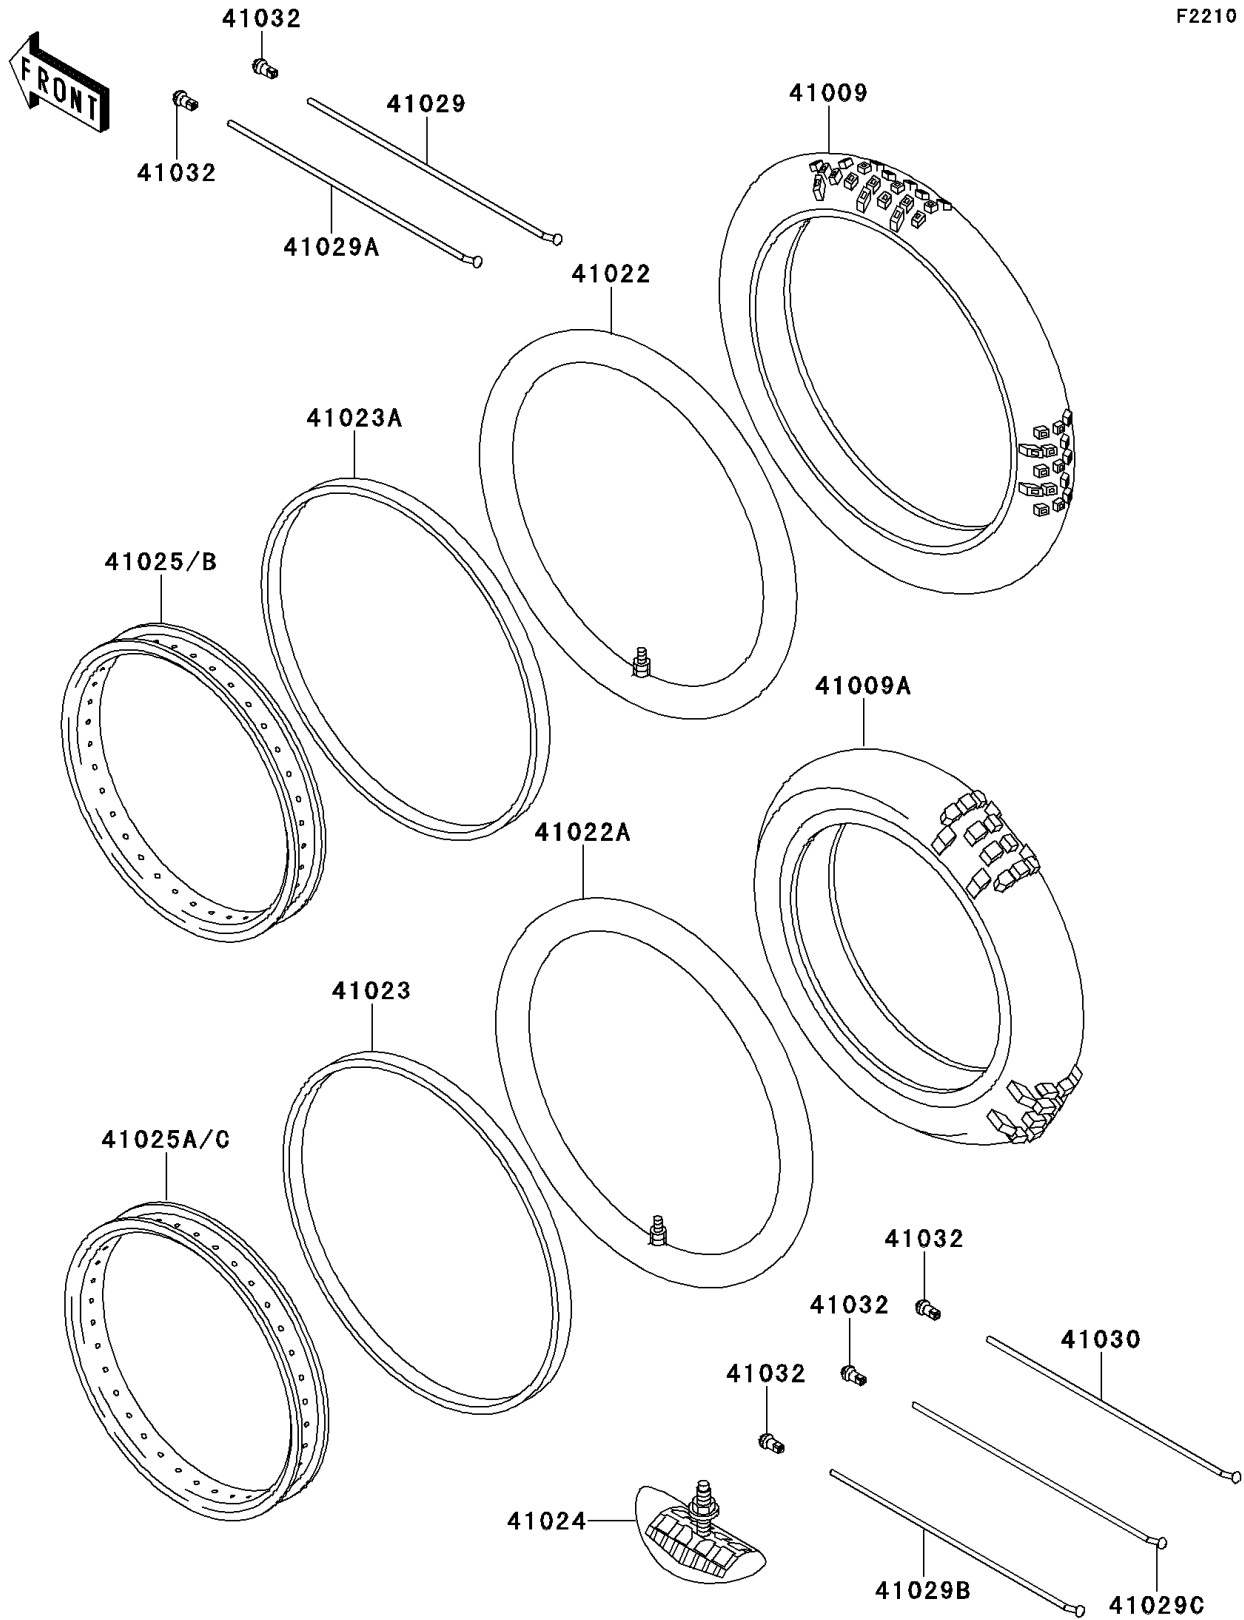

1994 KX60 PARTS DIAGRAM

Wheels/Tires

F2210

1994 KX60 PARTS LIST

Wheels/Tires

ITEM NAME	PART NUMBER	QUANTITY
TIRE,FR,60/100-14 30M,K490(D) (Ref # 41009)	41009-1057	1
TIRE,RR,80/100-12 41M,K695(D) (Ref # 41009A)	41009-1058	1
TUBE-TIRE,FR (Ref # 41022)	41022-1114	1
TUBE-TIRE,RR (Ref # 41022A)	41022-1115	1
BAND-RIM,80/100-12(D) (Ref # 41023)	41023-1066	1
BAND-RIM,80/100-14(D) (Ref # 41023A)	41023-1068	1
STOPPER-RIM,1.60-M(DUNLOP) (Ref # 41024)	41024-010	1
RIM,FR,1.40X14 (Ref # 41025)	41025-1070	1
RIM,RR,1.60X12 (Ref # 41025A)	41025-1071	1
RIM,FR,1.40X14 UT-02 (Ref # 41025B)	41025-1082	1
RIM,RR,1.60X12 UT-03 (Ref # 41025C)	41025-1083	1
SPOKE-INNER,FR,144MMX118D (Ref # 41029)	41029-1067	16
SPOKE-INNER,FR,133.5MMX97D (Ref # 41029A)	41029-1068	16
SPOKE-INNER,RR,129MMX124D (Ref # 41029B)	41029-1069	8
SPOKE-INNER,RR,113.5MMX98D (Ref # 41029C)	41029-1070	16
SPOKE-OUTER,RR,126MMX124D (Ref # 41030)	41030-1060	8
NIPPLE-SPOKE (Ref # 41032)	41032-1055	64