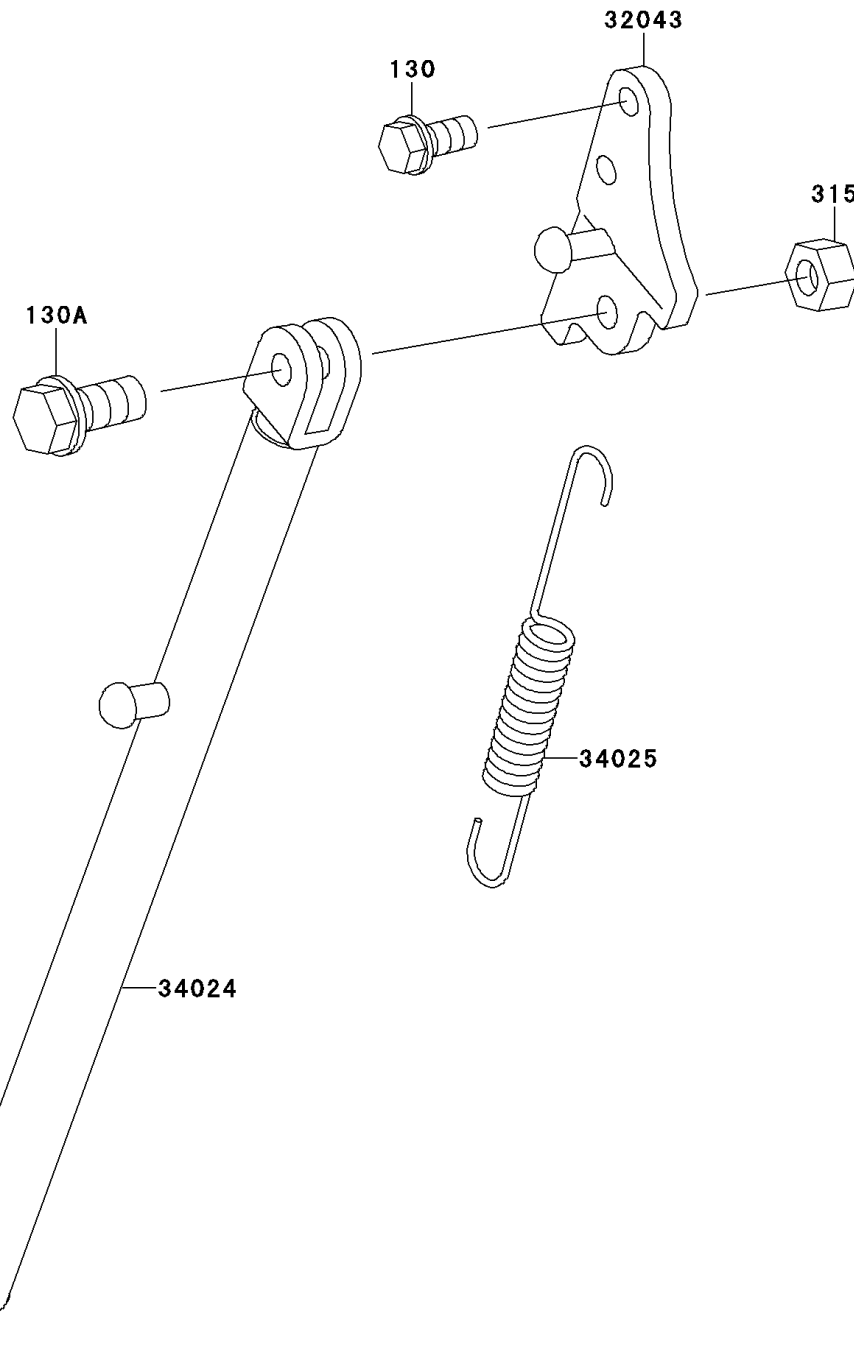

1998 KX60 PARTS DIAGRAM

Stand(s)

F2190

1998 KX60 PARTS LIST

Stand(s)

ITEM NAME	PART NUMBER	QUANTITY
BOLT-FLANGED,8X12 (Ref # 130)	130G0812	1
BOLT-FLANGED,10X30 (Ref # 130A)	130V1030	1
NUT-HEX-FINE,10MM,BLACK (Ref # 315)	315C1000	1
BRACKET-STAND,SIDE (Ref # 32043)	32043-1312	1
STAND-SIDE (Ref # 34024)	34024-1233	1
SPRING,STAND (Ref # 34025)	34025-005	1