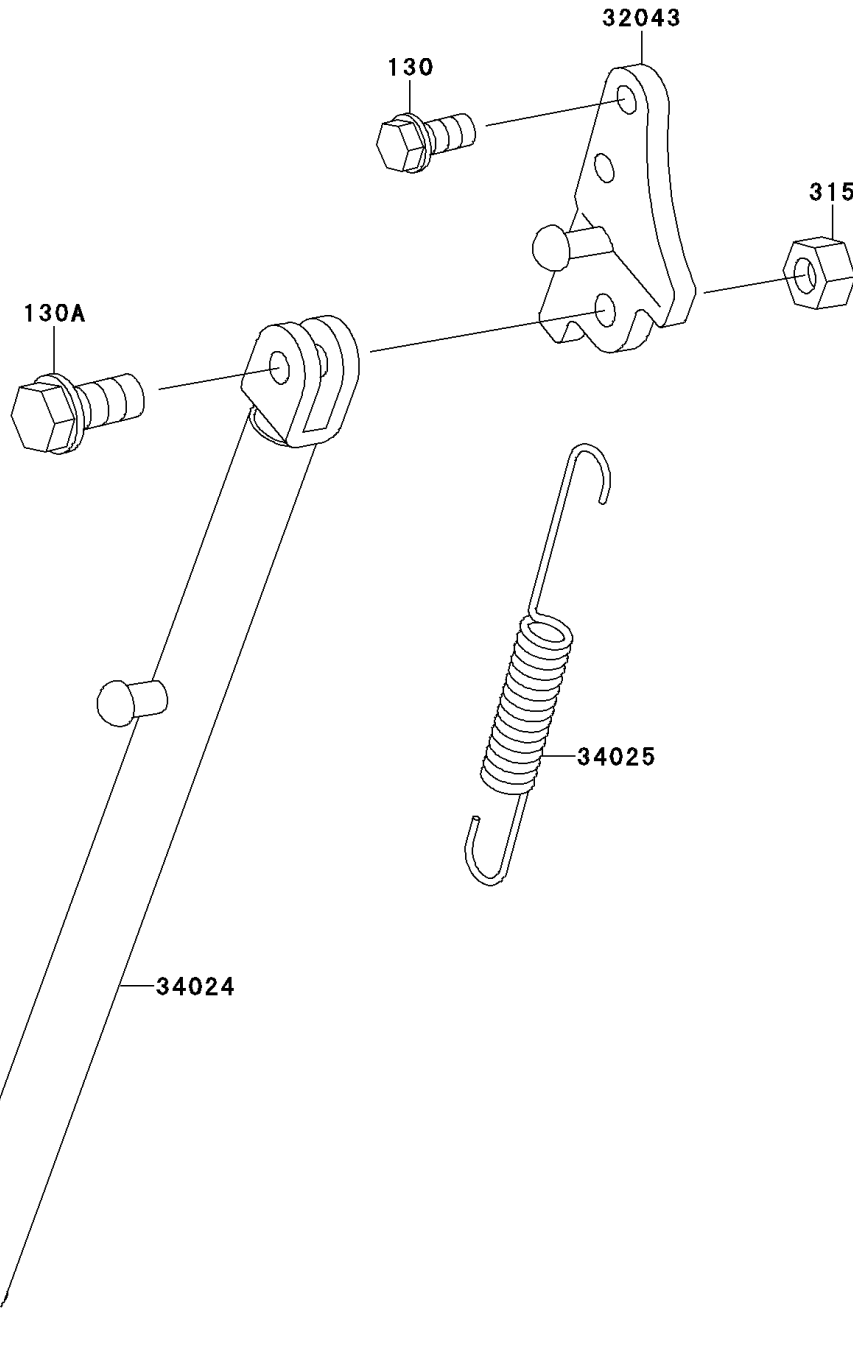

# 1997 KX60 PARTS DIAGRAM

Stand(s)

F2190

## 1997 KX60 PARTS LIST

Stand(s)

ITEM NAME	PART NUMBER	QUANTITY
BOLT-FLANGED,8X12 (Ref # 130)	130G0812	2
BOLT-FLANGED,10X30 (Ref # 130A)	130V1030	1
NUT-HEX-FINE,10MM,BLACK (Ref # 315)	315C1000	1
BRACKET-STAND,SIDE (Ref # 32043)	32043-1312	1
STAND-SIDE (Ref # 34024)	34024-1233	1
SPRING,STAND (Ref # 34025)	34025-005	1