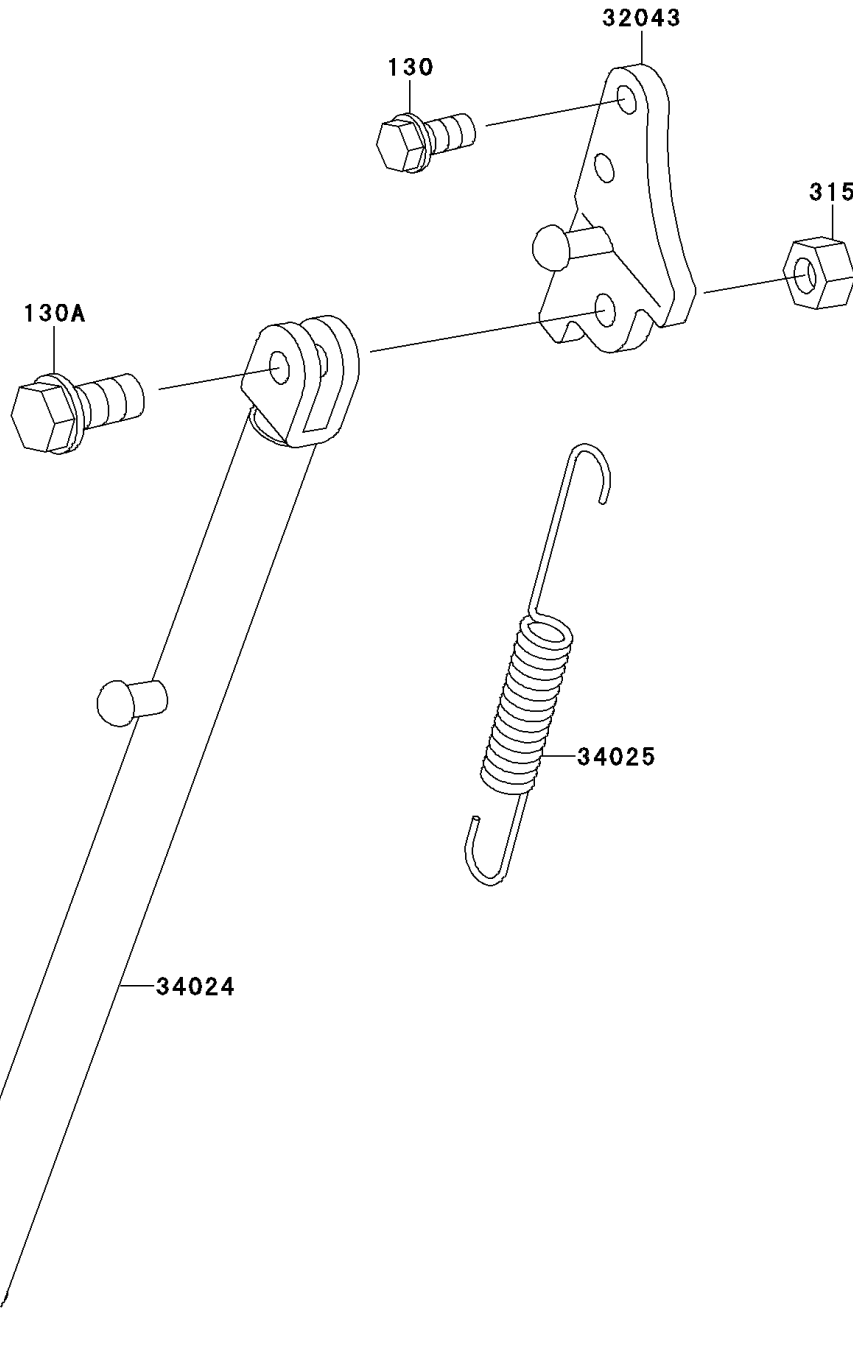

1997 KX60 PARTS DIAGRAM

Stand(s)

F2190

1997 KX60 PARTS LIST

Stand(s)

ITEM NAME	PART NUMBER	QUANTITY
BOLT-FLANGED,8X12 (Ref # 130)	130G0812	2
BOLT-FLANGED,10X30 (Ref # 130A)	130V1030	1
NUT-HEX-FINE,10MM,BLACK (Ref # 315)	315C1000	1
BRACKET-STAND,SIDE (Ref # 32043)	32043-1312	1
STAND-SIDE (Ref # 34024)	34024-1233	1
SPRING,STAND (Ref # 34025)	34025-005	1