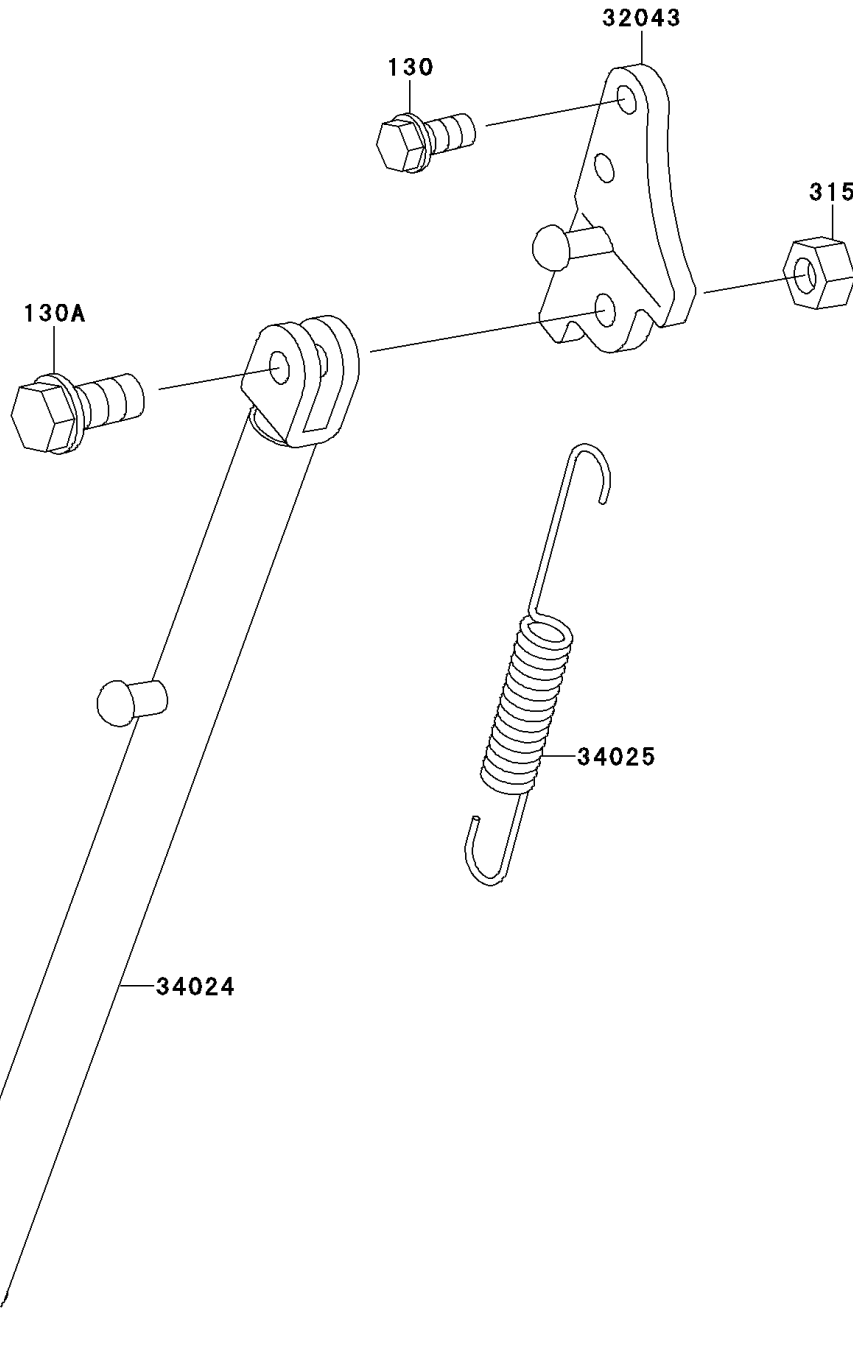

# 1994 KX60 PARTS DIAGRAM

Stand(s)

F2190

# 1994 KX60 PARTS LIST

Stand(s)

ITEM NAME	PART NUMBER	QUANTITY
BOLT-FLANGED,8X12 (Ref # 130)	130G0812	2
BOLT-FLANGED,10X30 (Ref # 130A)	130V1030	1
NUT-HEX-FINE,10MM,BLACK (Ref # 315)	315C1000	1
BRACKET-STAND,SIDE (Ref # 32043)	32043-1312	1
STAND-SIDE (Ref # 34024)	34024-1233	1
SPRING,STAND (Ref # 34025)	34025-005	1