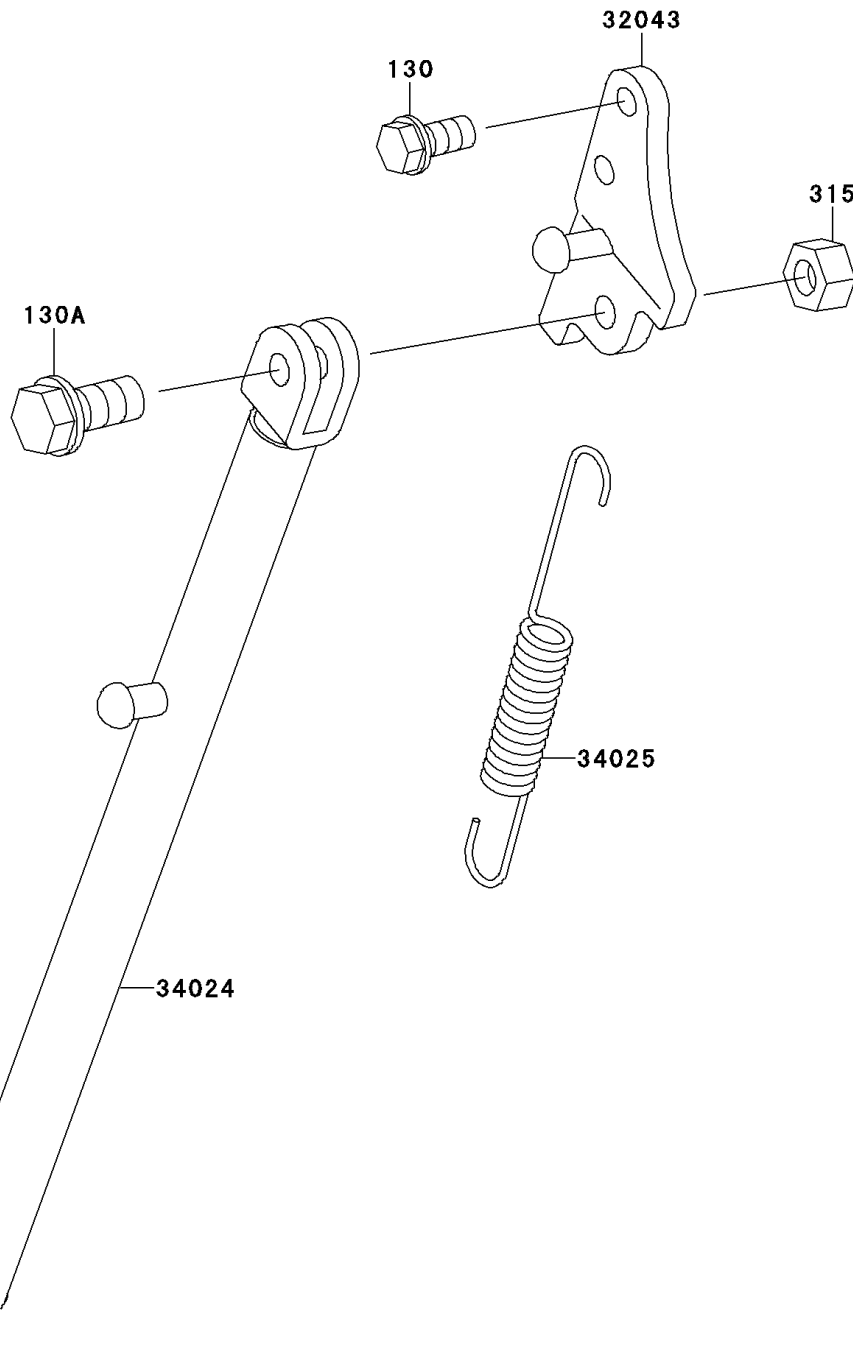

1994 KX60 PARTS DIAGRAM

Stand(s)

F2190

1994 KX60 PARTS LIST

Stand(s)

ITEM NAME	PART NUMBER	QUANTITY
BOLT-FLANGED,8X12 (Ref # 130)	130G0812	2
BOLT-FLANGED,10X30 (Ref # 130A)	130V1030	1
NUT-HEX-FINE,10MM,BLACK (Ref # 315)	315C1000	1
BRACKET-STAND,SIDE (Ref # 32043)	32043-1312	1
STAND-SIDE (Ref # 34024)	34024-1233	1
SPRING,STAND (Ref # 34025)	34025-005	1