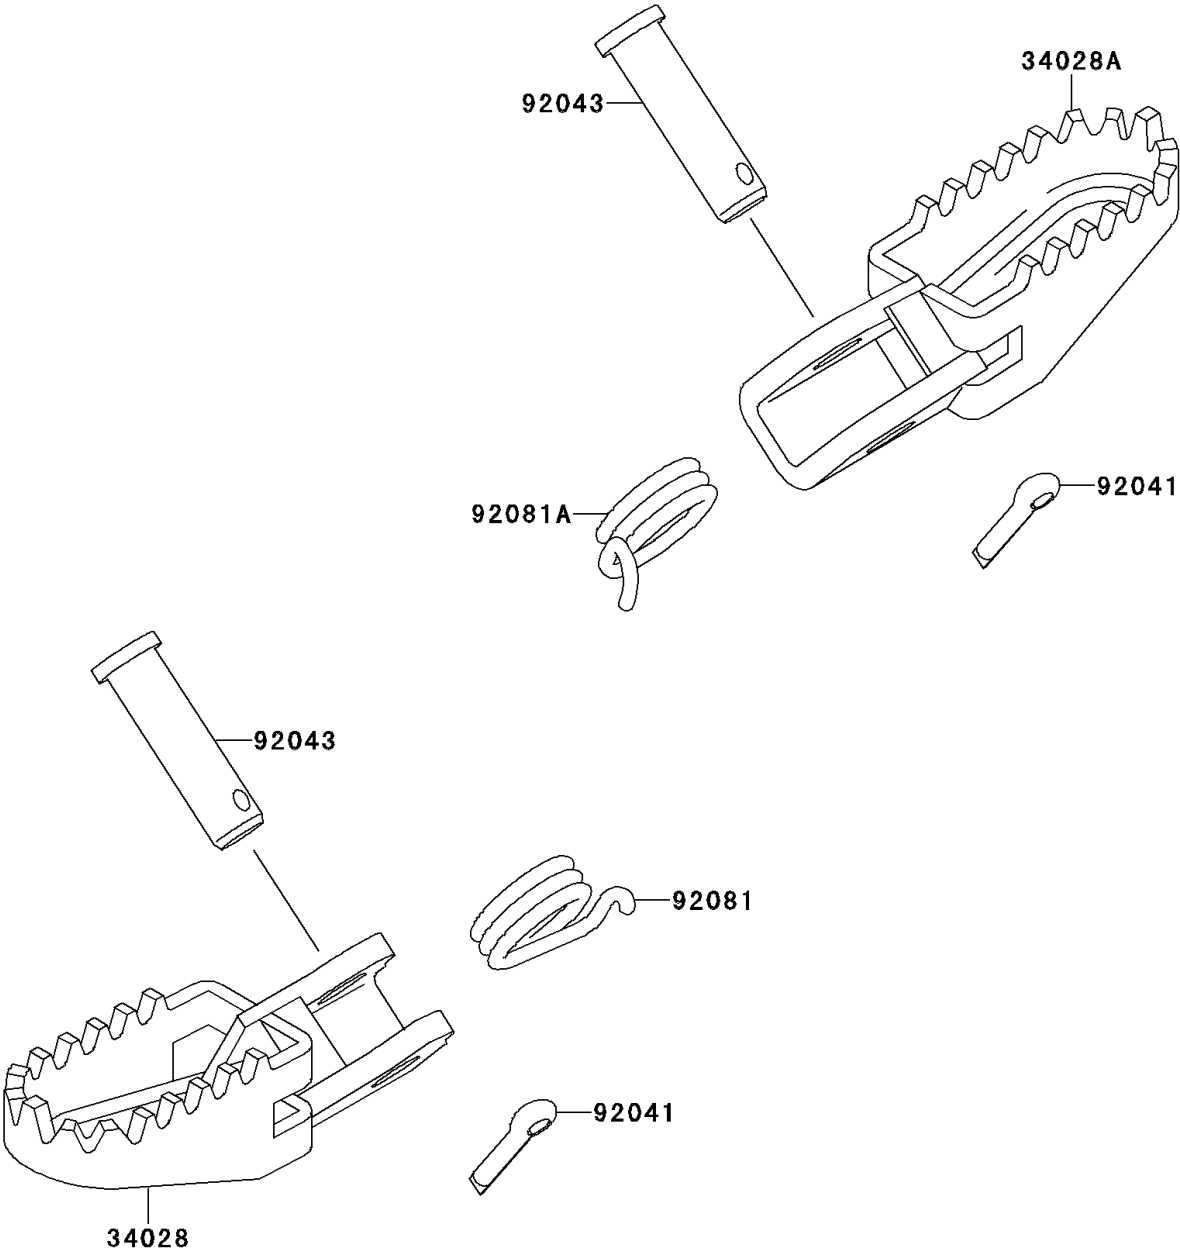

1998 KX60 PARTS DIAGRAM

Footrests

F2160

1998 KX60 PARTS LIST

Footrests

ITEM NAME	PART NUMBER	QUANTITY
STEP,LH (Ref # 34028)	34028-1237	1
STEP,RH (Ref # 34028A)	34028-1238	1
COTTER,2.5X15 (Ref # 92041)	92041-1051	1
PIN,8X32 (Ref # 92043)	92043-1143	1
SPRING,FOOTREST,LH (Ref # 92081)	92081-1491	1
SPRING,FOOTREST,RH (Ref # 92081A)	92081-1543	1