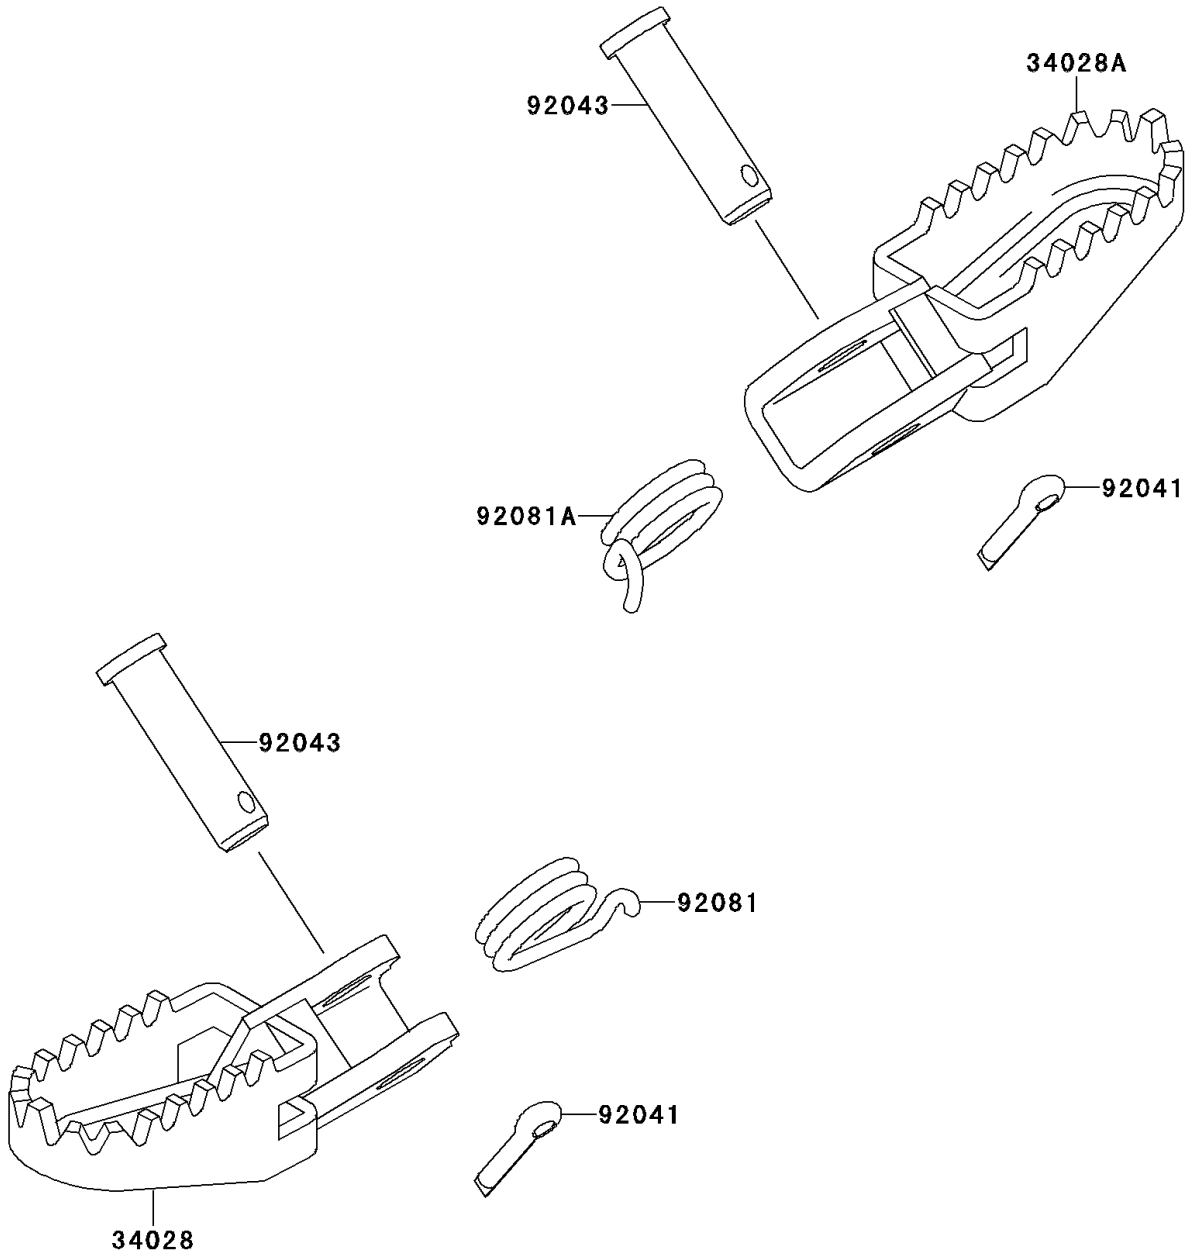

1997 KX60 PARTS DIAGRAM

Footrests

F2160

1997 KX60 PARTS LIST

Footrests

ITEM NAME	PART NUMBER	QUANTITY
STEP,LH (Ref # 34028)	34028-1237	1
STEP,RH (Ref # 34028A)	34028-1238	1
COTTER,2.5X15 (Ref # 92041)	92041-1051	2
PIN,8X32 (Ref # 92043)	92043-1143	2
SPRING,FOOTREST,LH (Ref # 92081)	92081-1491	1
SPRING,FOOTREST,RH (Ref # 92081A)	92081-1543	1