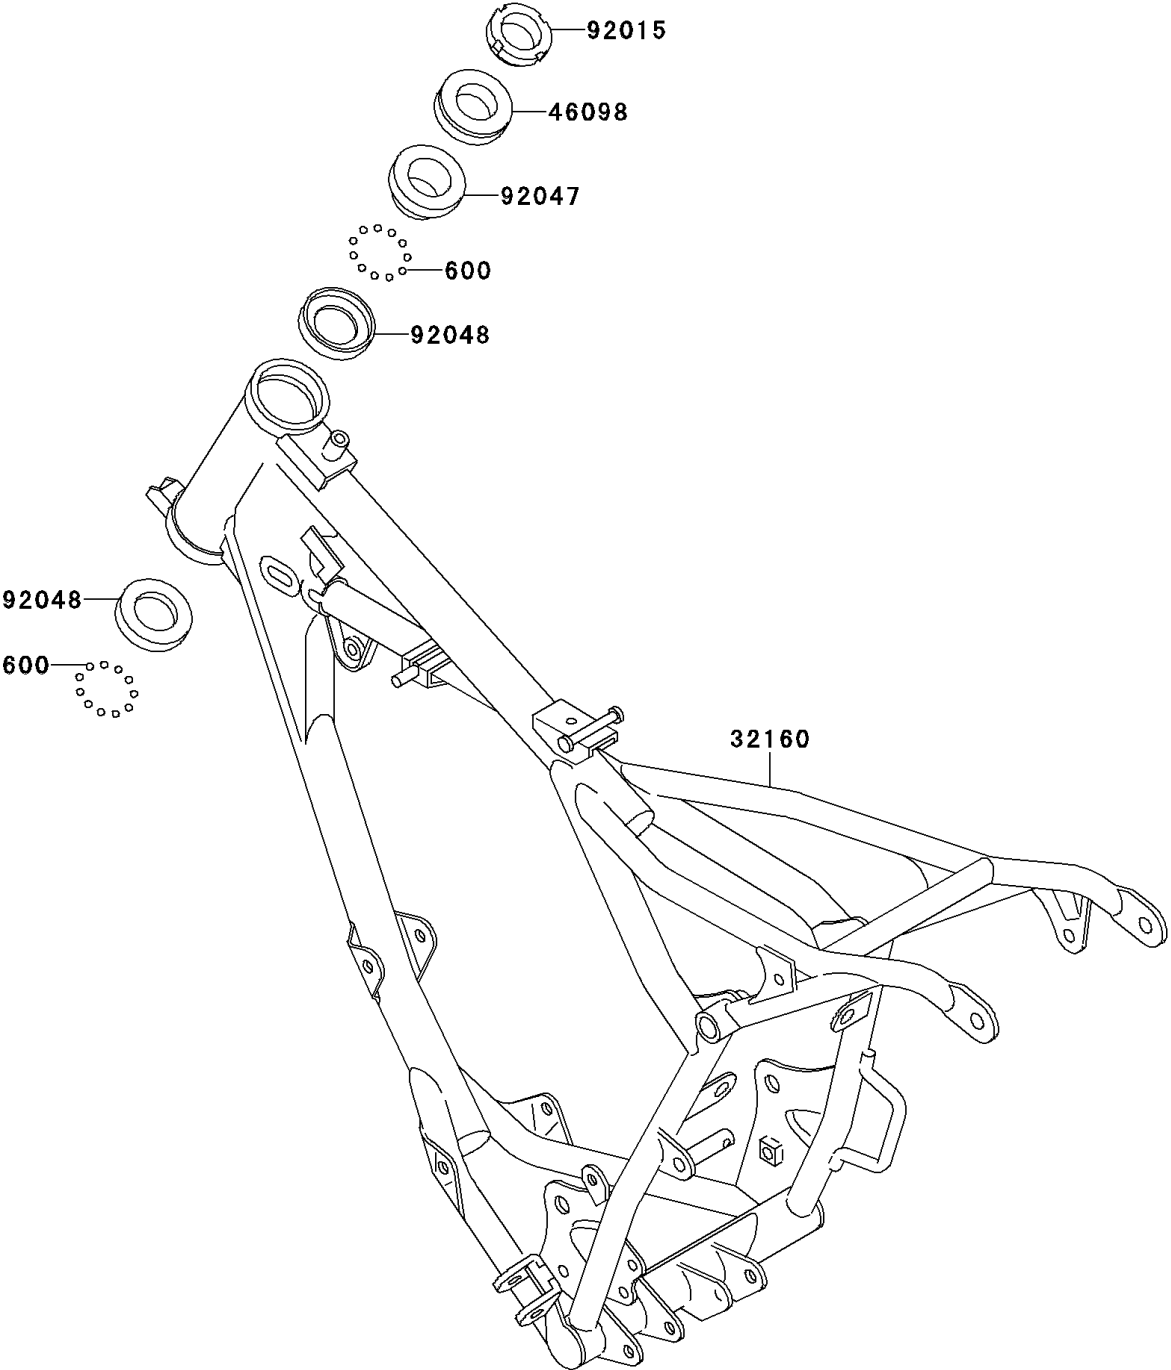

1998 KX60 PARTS DIAGRAM

Frame

F2120

1998 KX60 PARTS LIST

Frame

| ITEM NAME | PART NUMBER | QUANTITY |
|--|-------------|----------|
| BALL-STEEL,3/16" (Ref # 600) | 600A0600 | 1 |
| FRAME-COMP (Ref # 32160) | 32160-1053 | 1 |
| CAP,STEERING STEM (Ref # 46098) | 46098-018 | 1 |
| NUT,STEERING LOCK,25MM (Ref # 92015) | 92015-1222 | 1 |
| CONE,STEERING STEM BEARING (Ref # 92047) | 92047-014 | 1 |
| RACE,STEERING STEM BEARING (Ref # 92048) | 92048-009 | 1 |